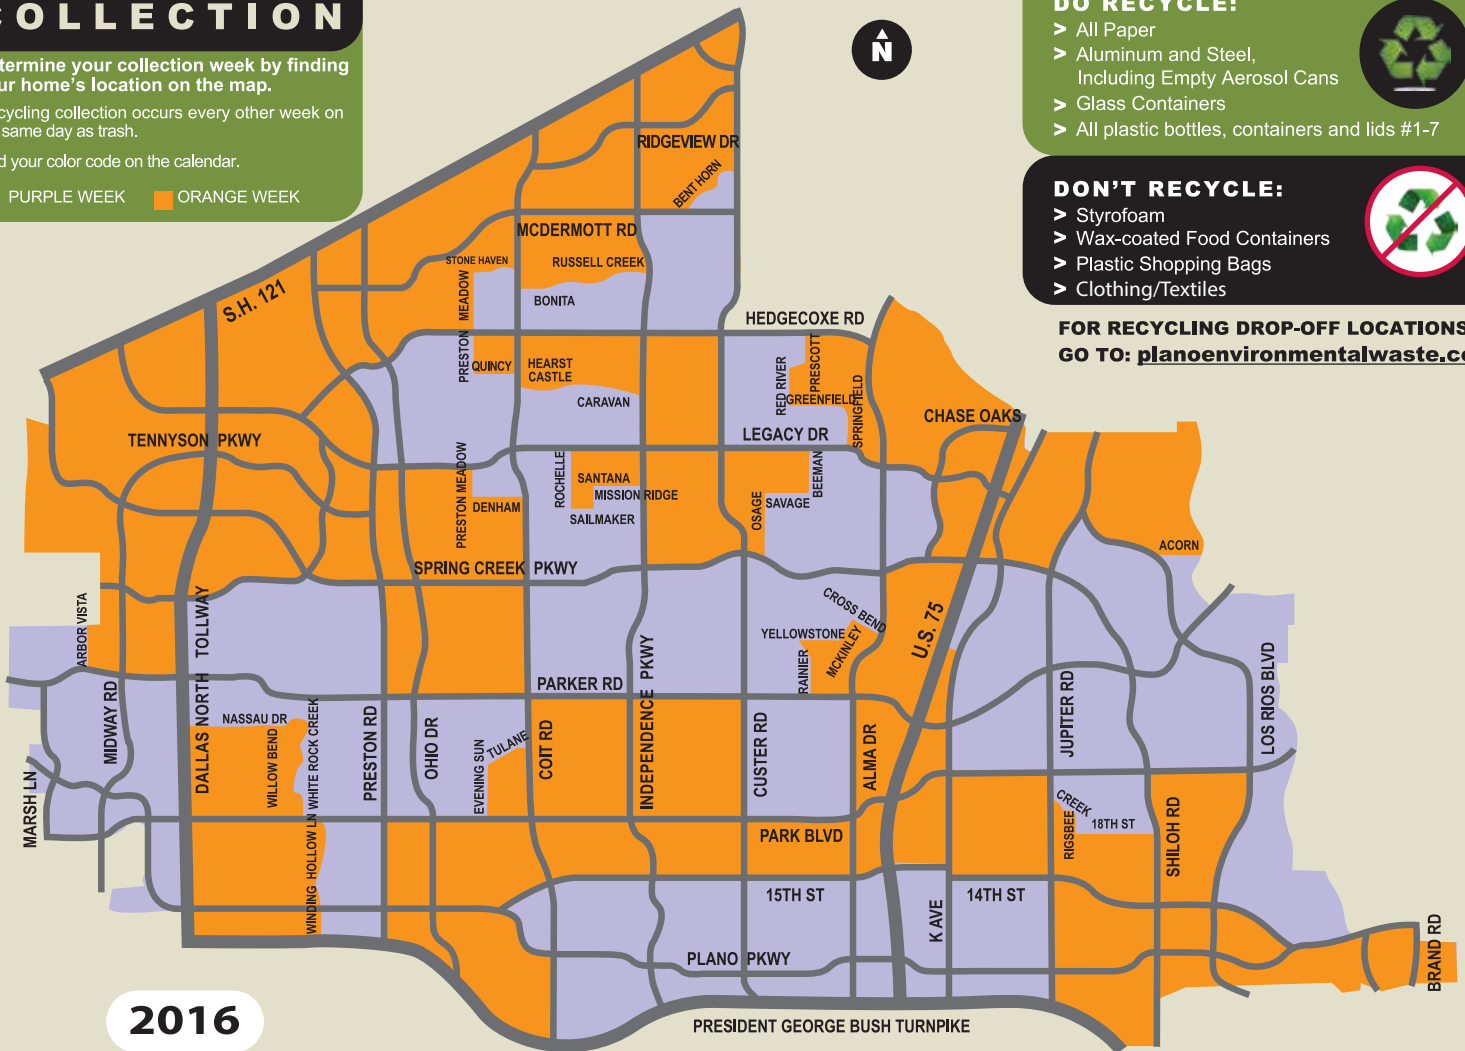

RECYCLING COLLECTION

Determine your collection week by finding your home's location on the map.

Recycling collection occurs every other week on the same day as trash.

Find your color code on the calendar.

PURPLE WEEK   ORANGE WEEK

DO RECYCLE:

- > All Paper
- > Aluminum and Steel, Including Empty Aerosol Cans
- > Glass Containers
- > All plastic bottles, containers and lids #1-7

DON'T RECYCLE:

- > Styrofoam
- > Wax-coated Food Containers
- > Plastic Shopping Bags
- > Clothing/Textiles

FOR RECYCLING DROP-OFF LOCATIONS GO TO: planoenvironmentalwaste.com

2016

JANUARY

S	M	T	W	TH	F	S
					1	2
3	4	5	6	7	8	9
10	11	12	13	14	15	16
17	18	19	20	21	22	23
24	25	26	27	28	29	30
31						

FEBRUARY

S	M	T	W	TH	F	S
	1	2	3	4	5	6
7	8	9	10	11	12	13
14	15	16	17	18	19	20
21	22	23	24	25	26	27
28	29					

MARCH

S	M	T	W	TH	F	S
		1	2	3	4	5
6	7	8	9	10	11	12
13	14	15	16	17	18	19
20	21	22	23	24	25	26
27	28	29	30	31		

APRIL

S	M	T	W	TH	F	S
					1	2
3	4	5	6	7	8	9
10	11	12	13	14	15	16
17	18	19	20	21	22	23
24	25	26	27	28	29	30

MAY

S	M	T	W	TH	F	S
1	2	3	4	5	6	7
8	9	10	11	12	13	14
15	16	17	18	19	20	21
22	23	24	25	26	27	28
29	30	31				

JUNE

S	M	T	W	TH	F	S
			1	2	3	4
5	6	7	8	9	10	11
12	13	14	15	16	17	18
19	20	21	22	23	24	25
26	27	28	29	30		

JULY

S	M	T	W	TH	F	S
					1	2
3	4	5	6	7	8	9
10	11	12	13	14	15	16
17	18	19	20	21	22	23
24	25	26	27	28	29	30
31						

AUGUST

S	M	T	W	TH	F	S
	1	2	3	4	5	6
7	8	9	10	11	12	13
14	15	16	17	18	19	20
21	22	23	24	25	26	27
28	29	30	31			

SEPTEMBER

S	M	T	W	TH	F	S
				1	2	3
4	5	6	7	8	9	10
11	12	13	14	15	16	17
18	19	20	21	22	23	24
25	26	27	28	29	30	

OCTOBER

S	M	T	W	TH	F	S
						1
2	3	4	5	6	7	8
9	10	11	12	13	14	15
16	17	18	19	20	21	22
23	24	25	26	27	28	29
30	31					

NOVEMBER

S	M	T	W	TH	F	S
		1	2	3	4	5
6	7	8	9	10	11	12
13	14	15	16	17	18	19
20	21	22	23	24	25	26
27	28	29	30			

DECEMBER

S	M	T	W	TH	F	S
				1	2	3
4	5	6	7	8	9	10
11	12	13	14	15	16	17
18	19	20	21	22	23	24
25	26	27	28	29	30	31

CITY-OBSERVED HOLIDAYS Collection services slide forward one day following City-observed holidays.
NOTE: City offices are closed Friday, January 1 and Friday, December 23, but EWS will follow a normal collection schedule; no delay in services.