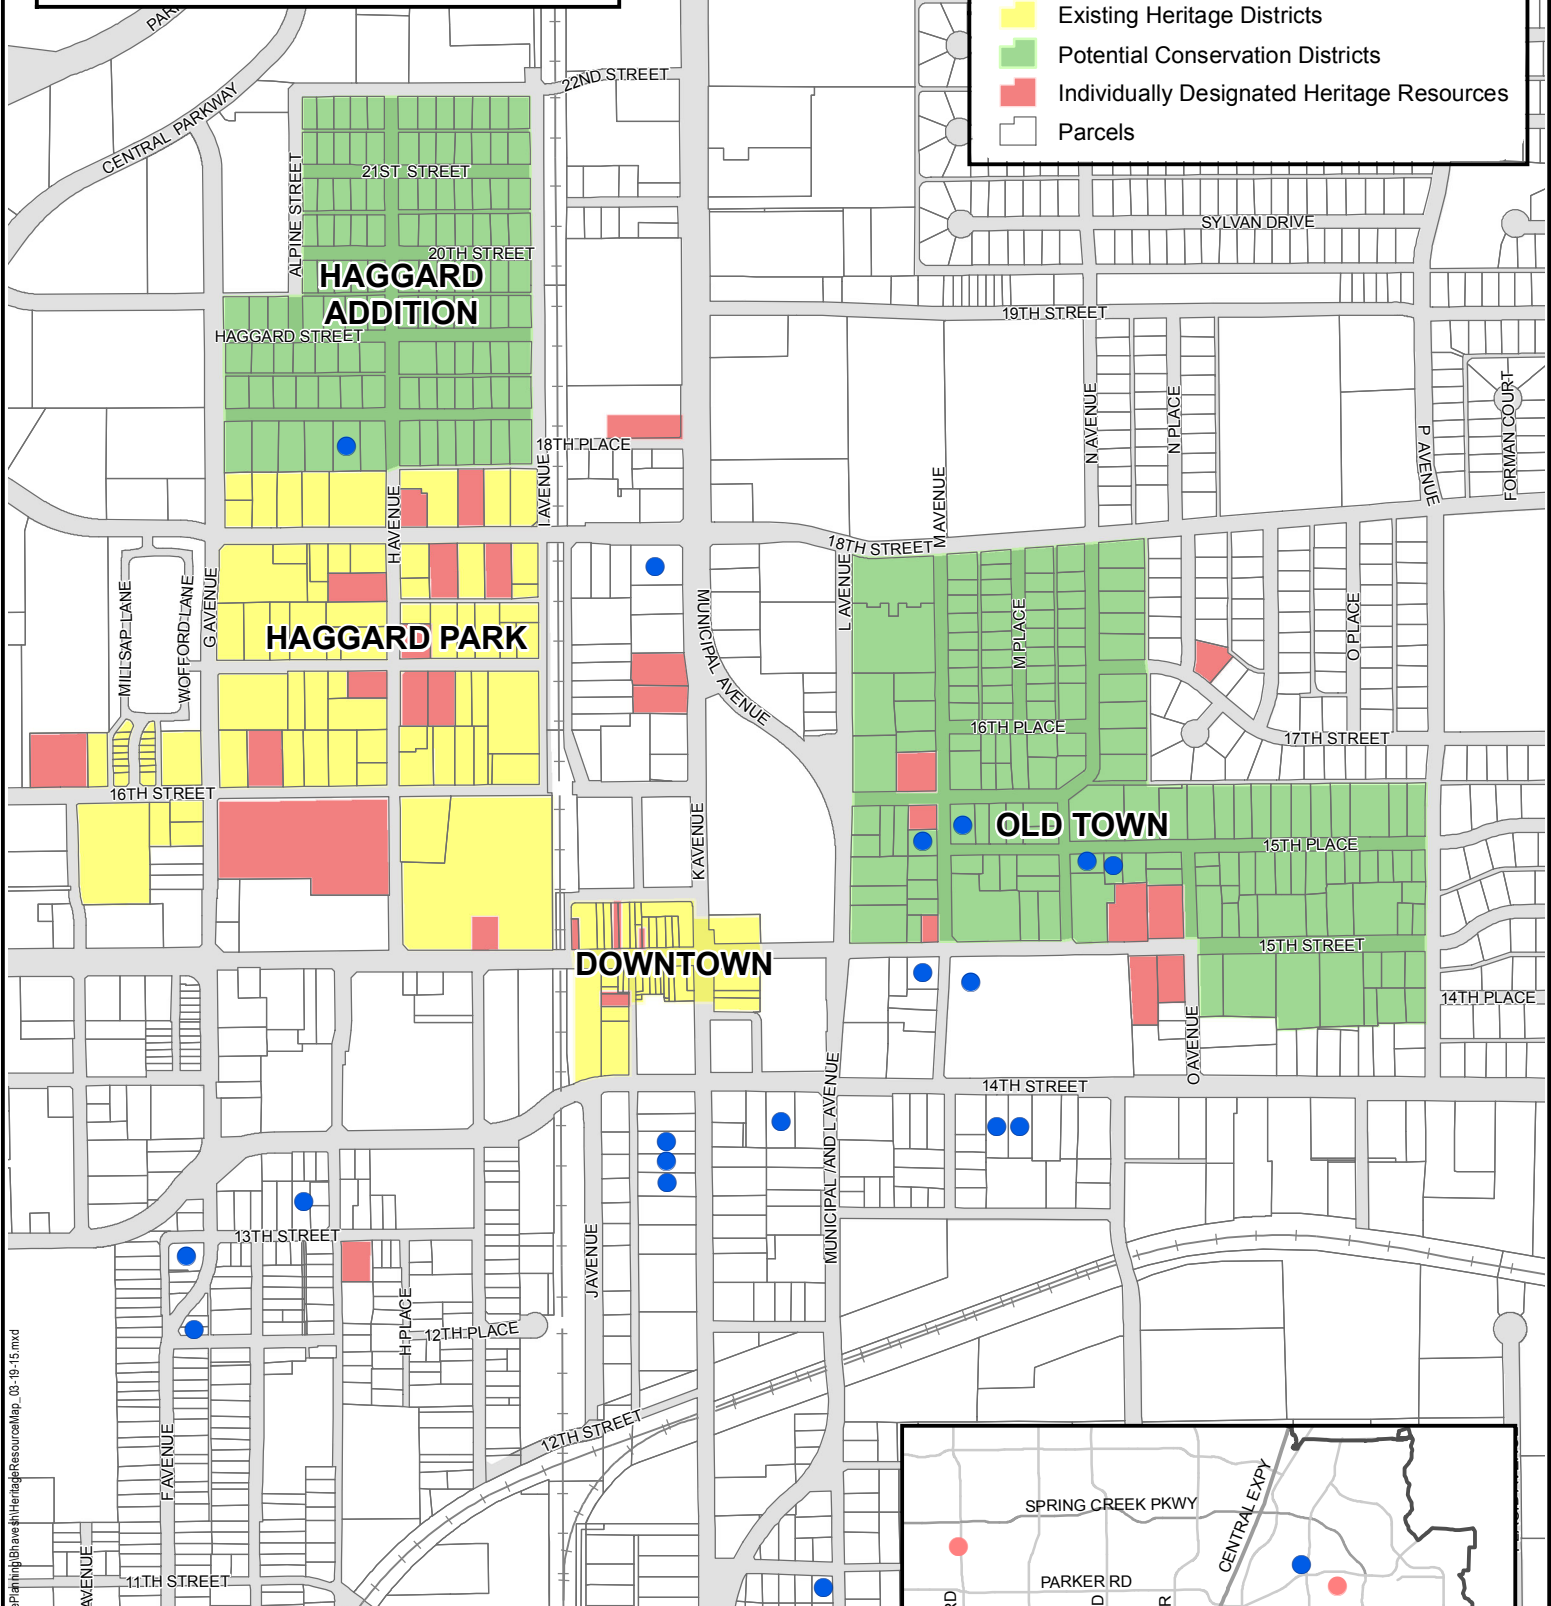

CITY OF PLANO Heritage Resources Map

- Potential Heritage Resources
- Individually Designated Heritage Resources

Heritage Districts

- Existing Heritage Districts
- Potential Conservation Districts
- Individually Designated Heritage Resources
- Parcels

Date: March, 2015
Source: City of Plano, GIS Division

Disclaimer: This map and information in it were developed exclusively for use by the City of Plano. Any use or reliance on this map by anyone else is at the party's own risk and without liability to the City of Plano, its officials or employees for any discrepancies, errors, or variances which may exist.