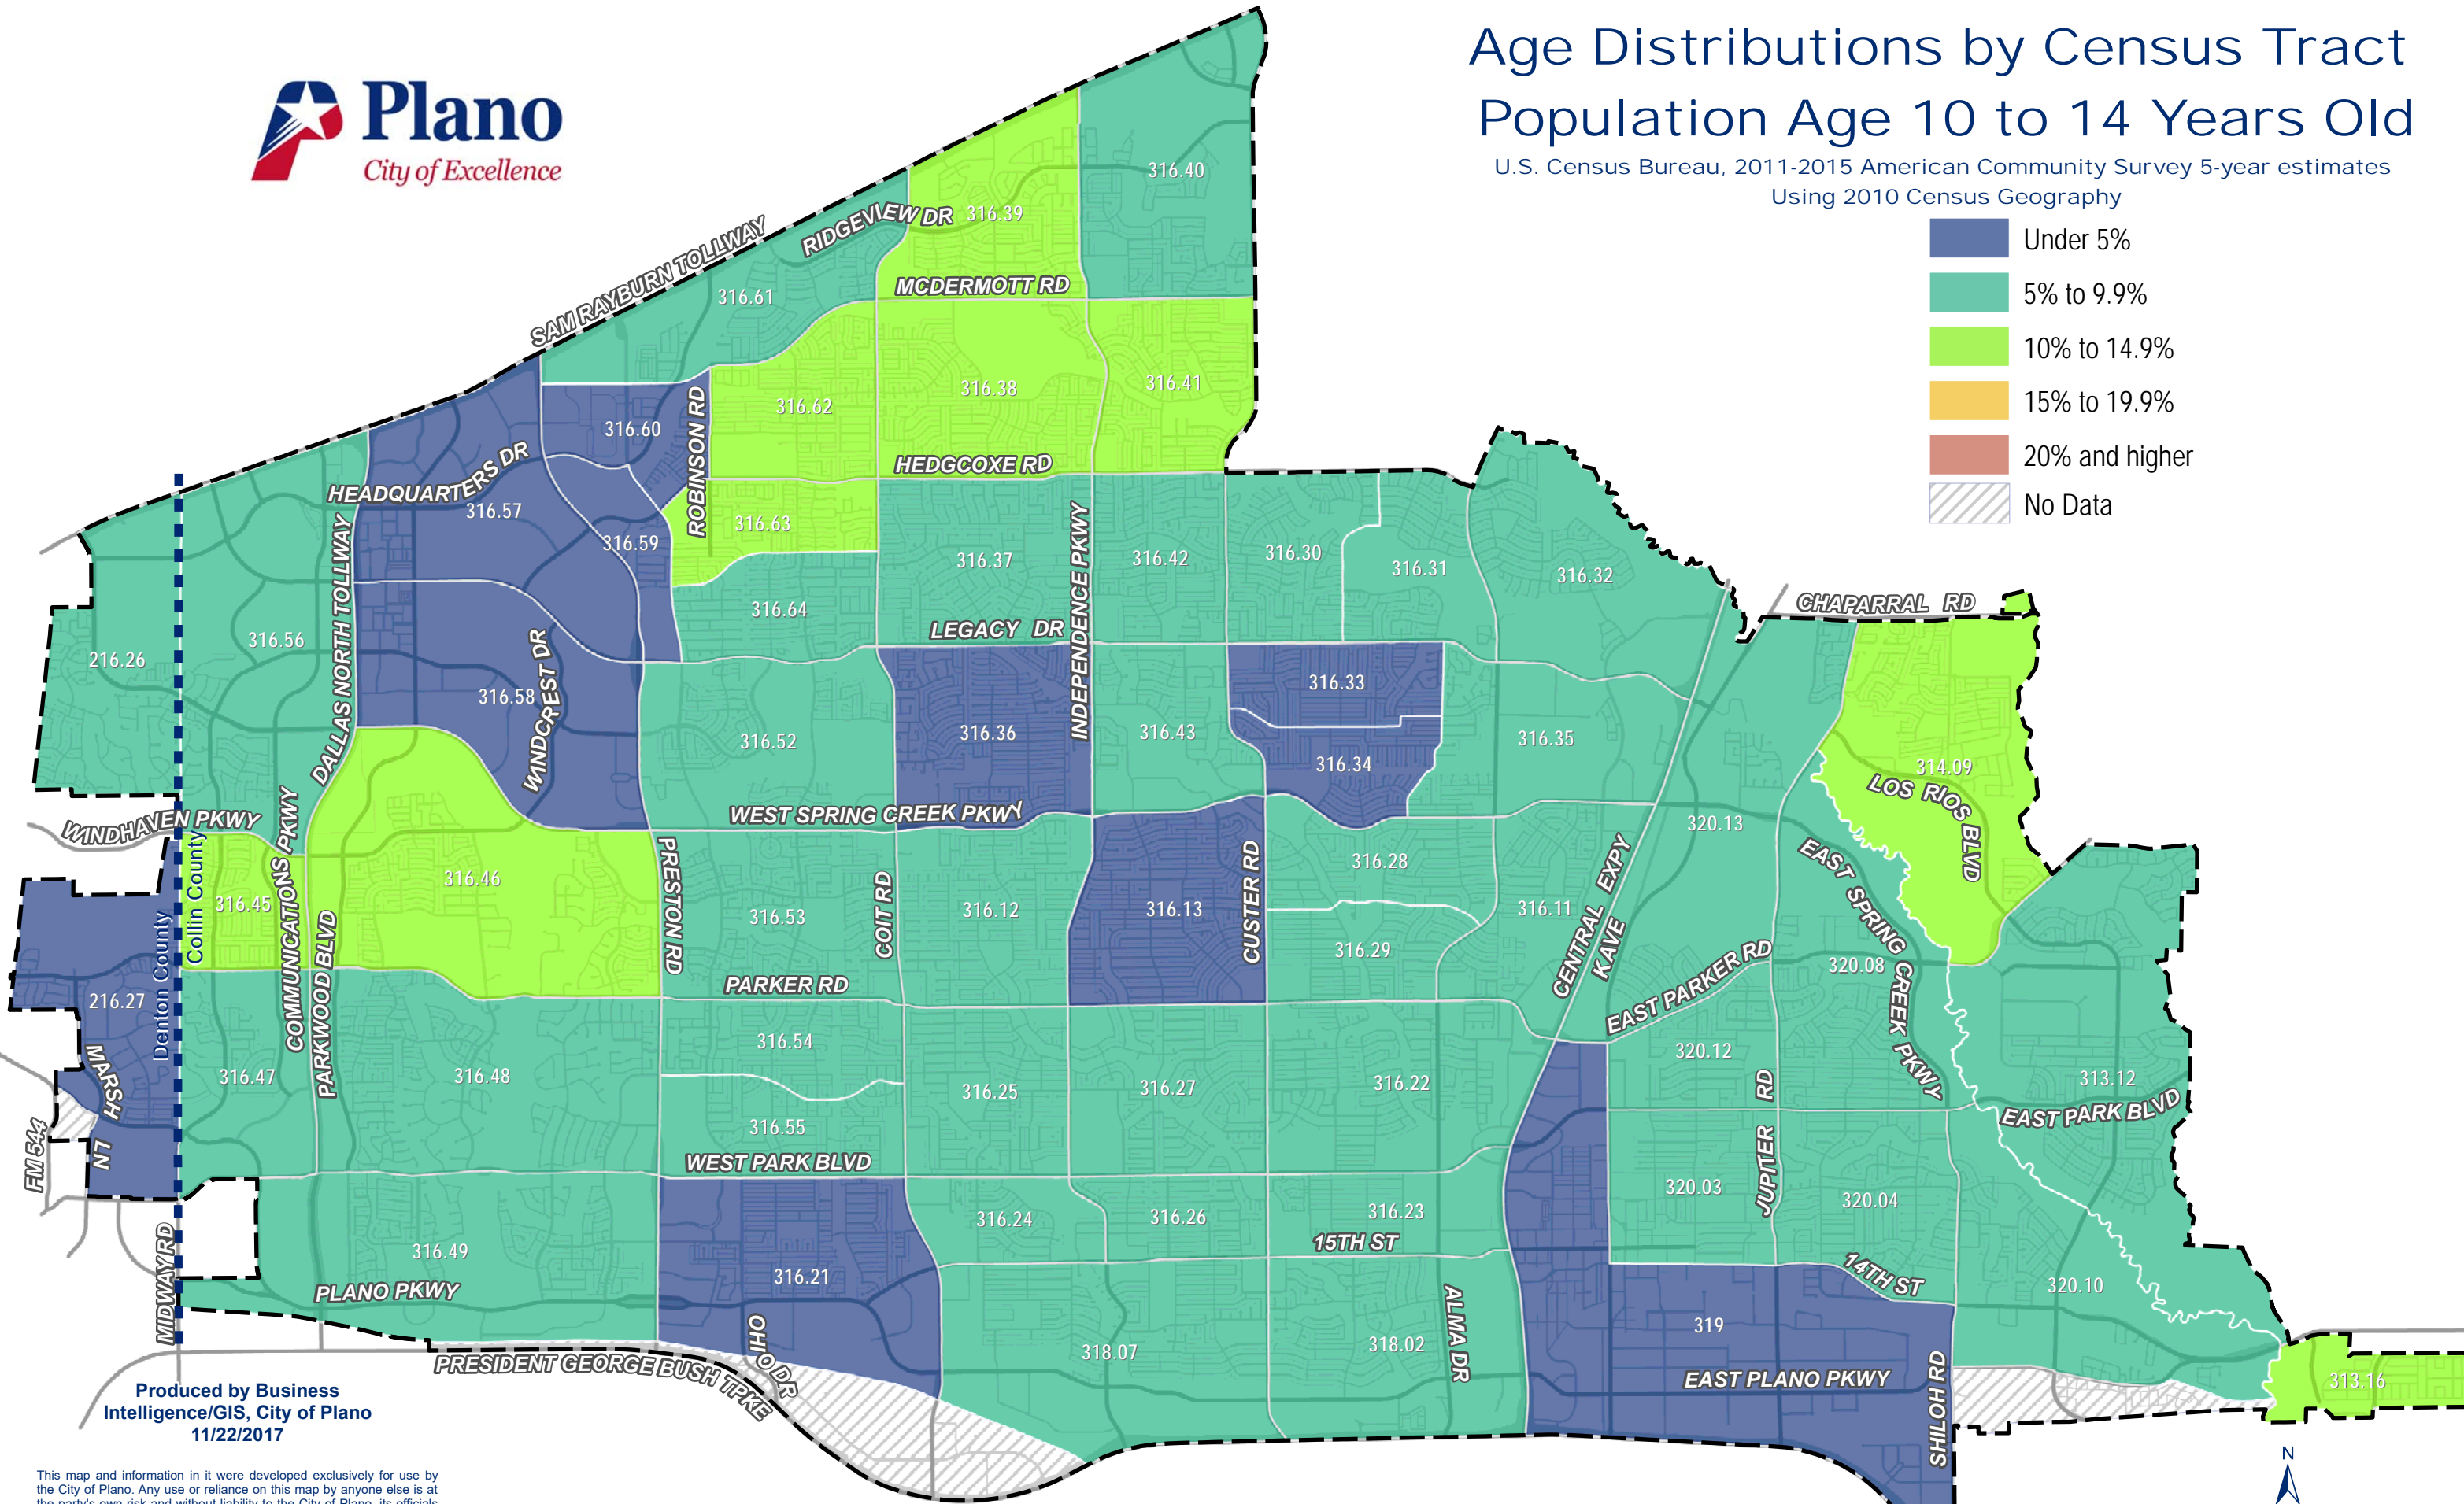

# Age Distributions by Census Tract Population Age 10 to 14 Years Old

U.S. Census Bureau, 2011-2015 American Community Survey 5-year estimates  
Using 2010 Census Geography

Produced by Business Intelligence/GIS, City of Plano  
11/22/2017

This map and information in it were developed exclusively for use by the City of Plano. Any use or reliance on this map by anyone else is at the party's own risk and without liability to the City of Plano, its officials or employees for any discrepancies, errors, or variances which may

sharif\_11/21/2017\_2:\Comprehensive\_Planning\GIS\ACS2015\_5yr\_CENSUS\TRACT\WebMaps\NewClasses\2015ACS\_Age\_10-14NC.mxd