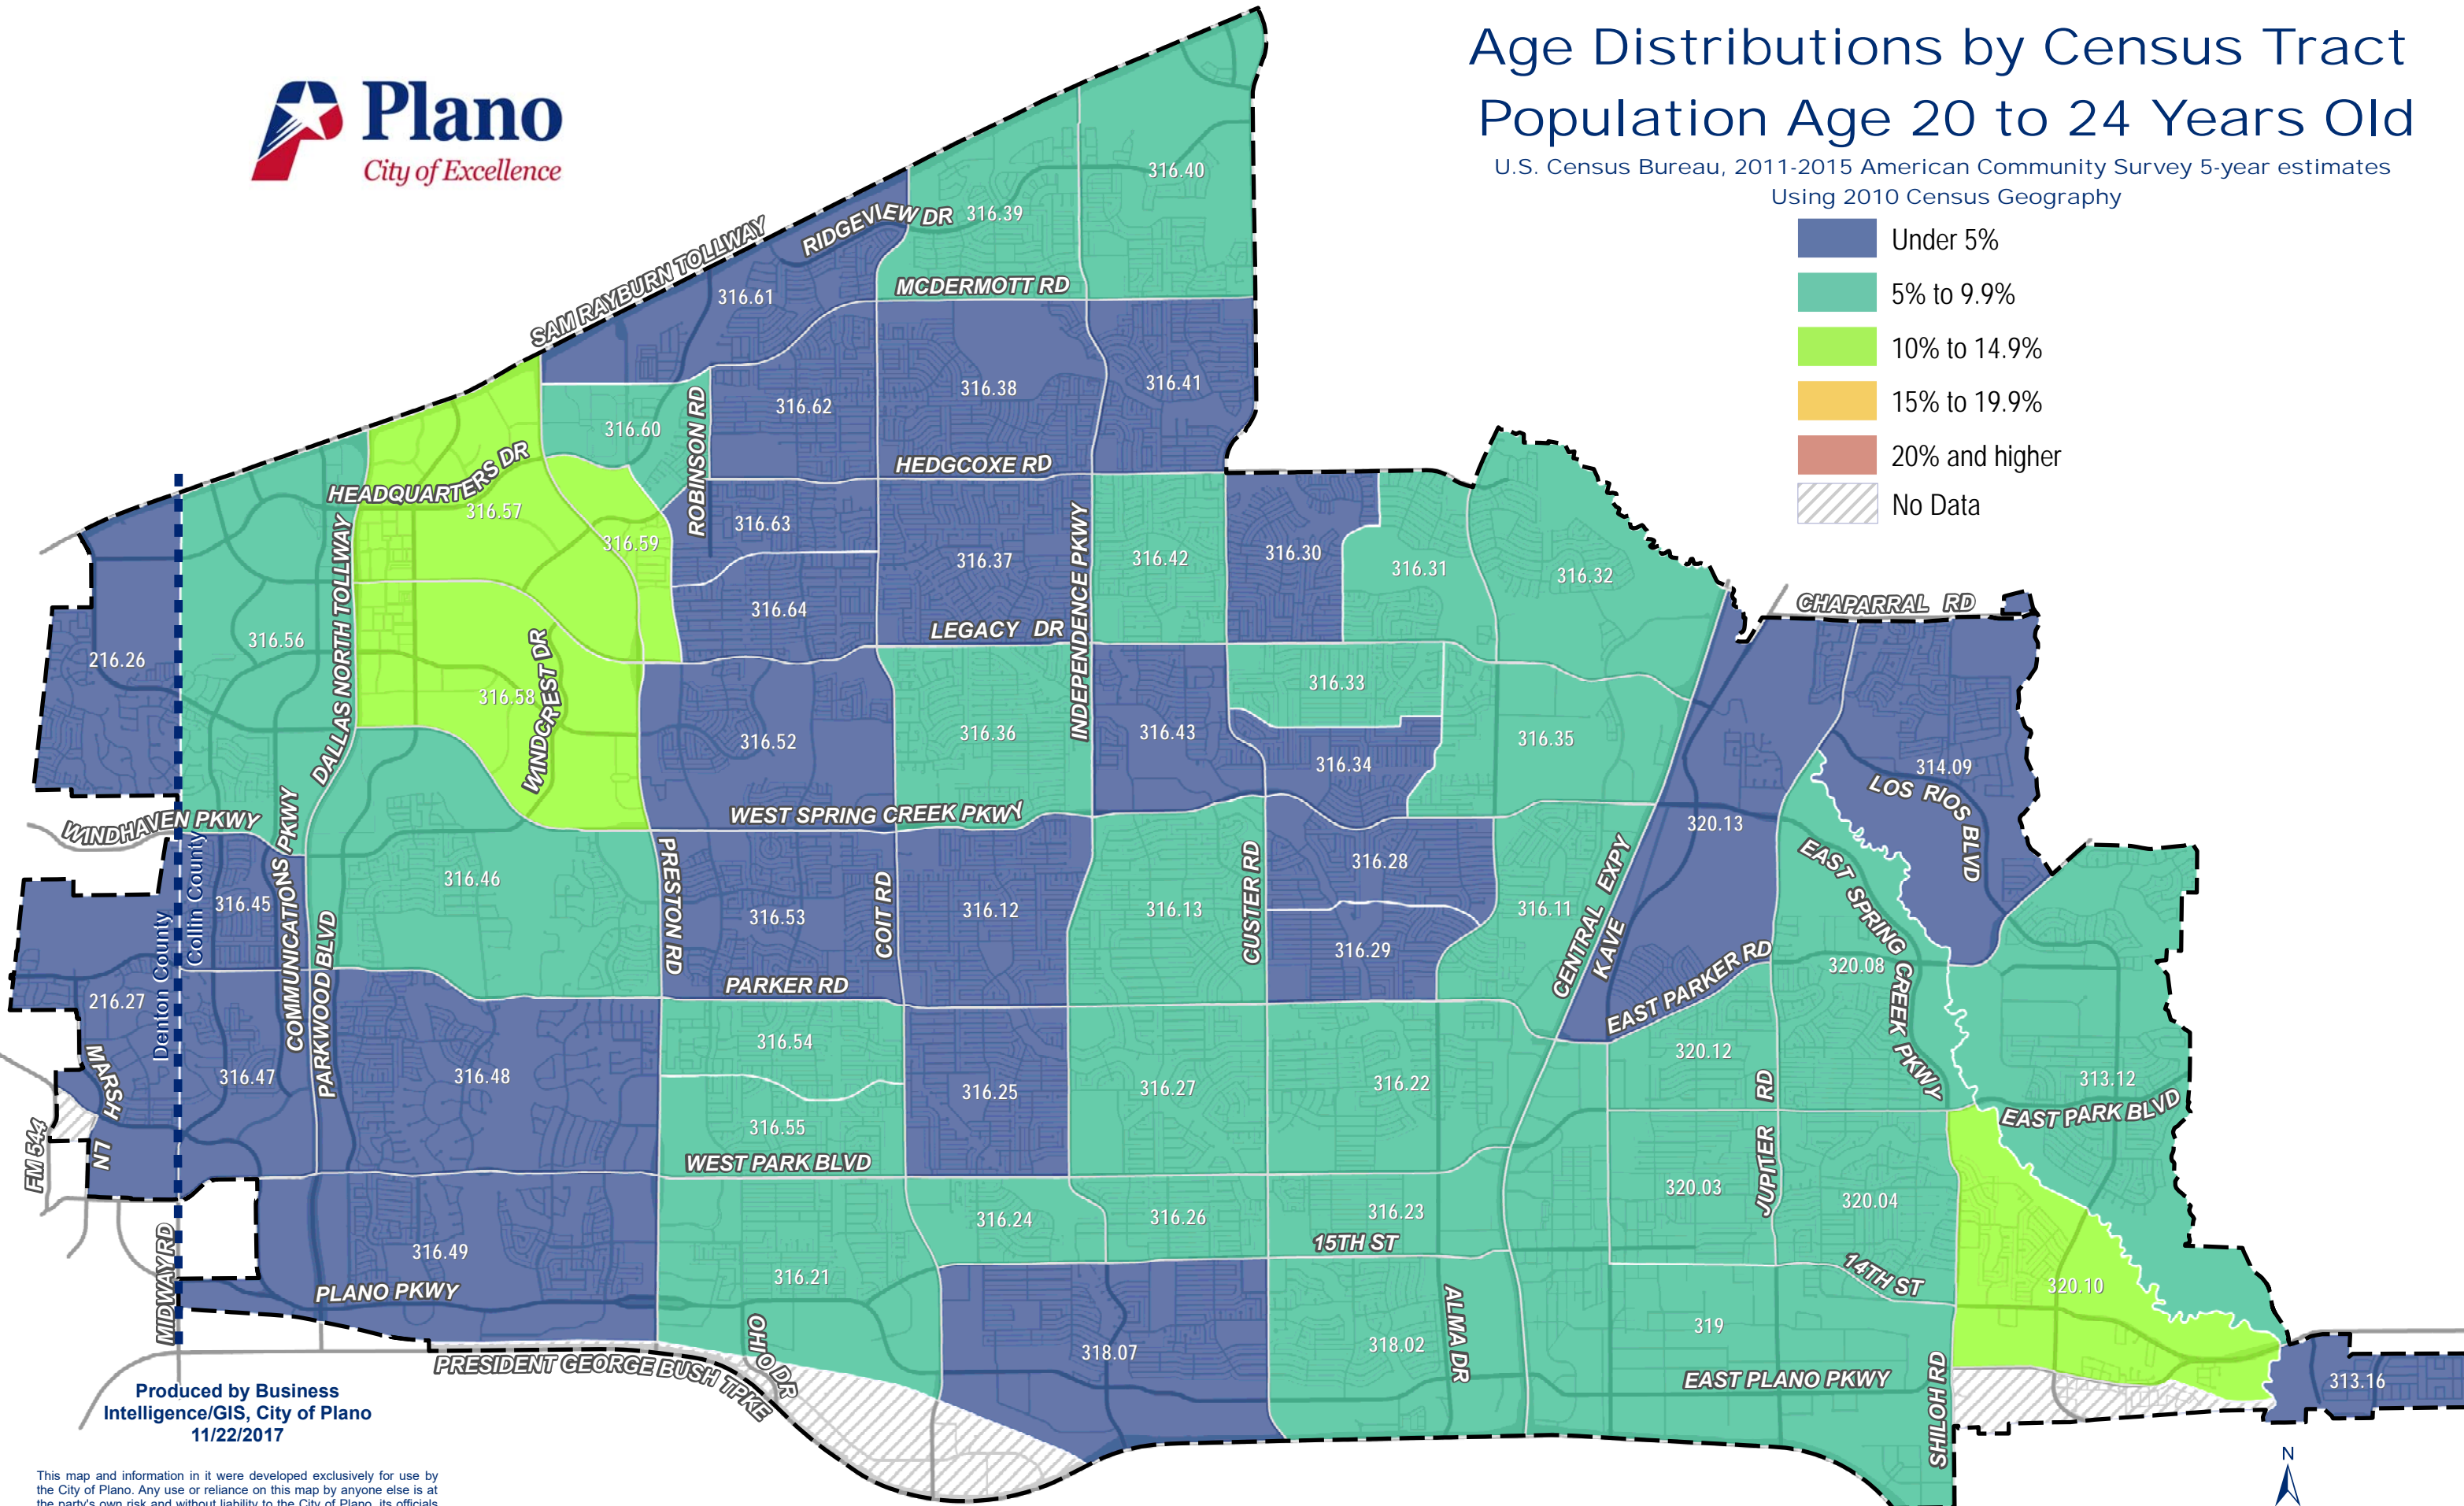

Age Distributions by Census Tract Population Age 20 to 24 Years Old

U.S. Census Bureau, 2011-2015 American Community Survey 5-year estimates
Using 2010 Census Geography

Produced by Business Intelligence/GIS, City of Plano
11/22/2017

This map and information in it were developed exclusively for use by the City of Plano. Any use or reliance on this map by anyone else is at the party's own risk and without liability to the City of Plano, its officials or employees for any discrepancies, errors, or variances which may

sharif 11/22/2017 Z:\Comprehensive Planning\GIS\ACCS2015_5yr_CENSUS\TRACT\WebMaps\NewClasses\2015ACCS_Age_20-24NC.mxd