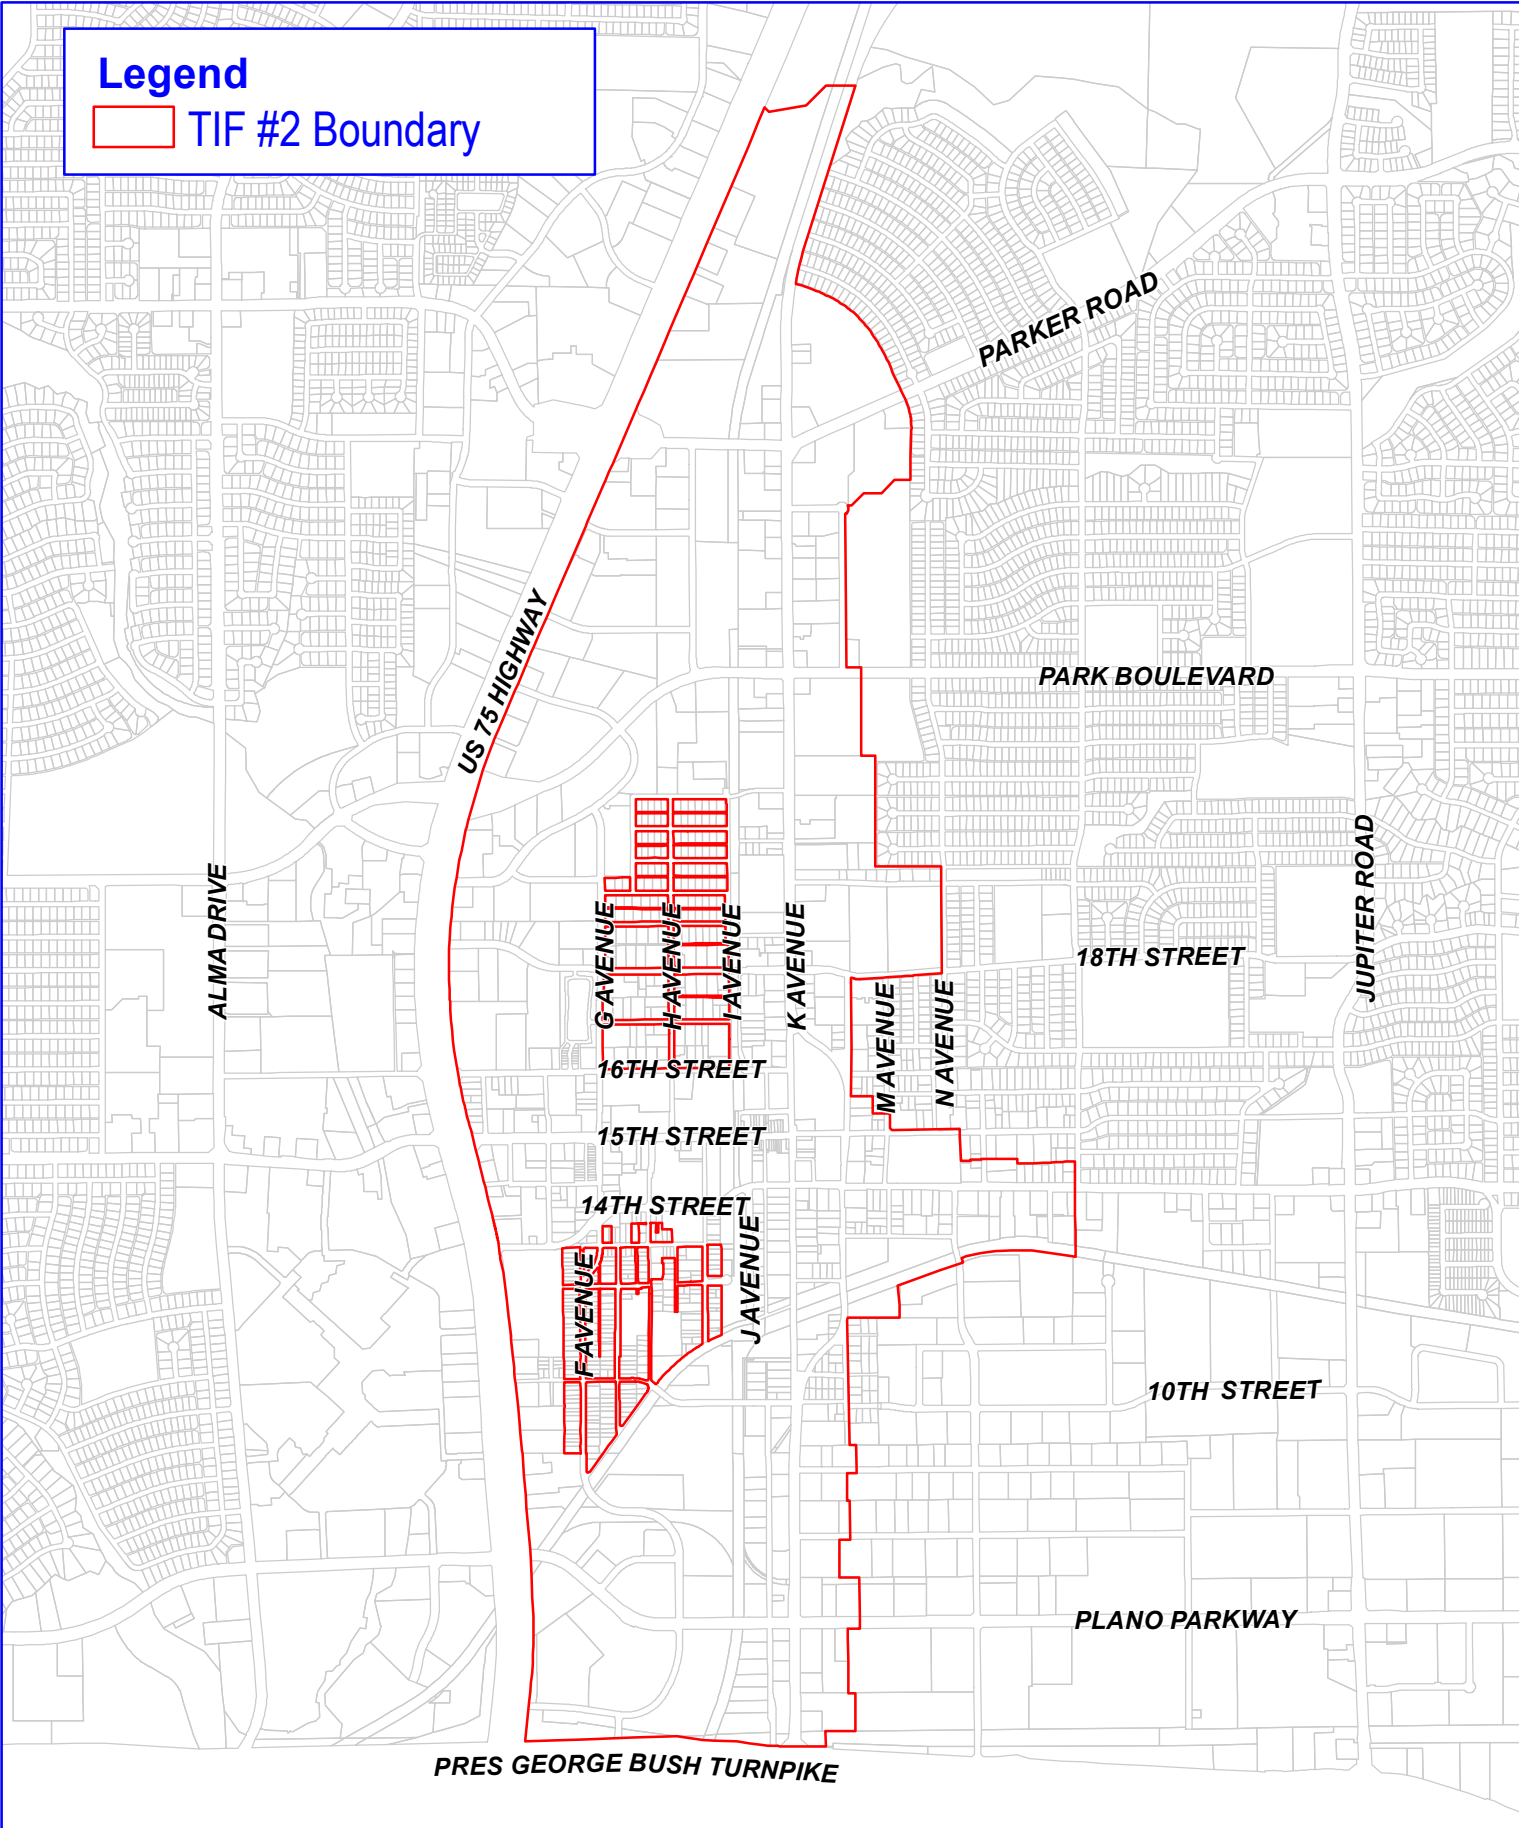

sharif_4/6/2015 C:\Analyst\Projects\CityManager\Phyllis\04-06-15_TIF#2\TIF#2_8.5x11.mxd

Legend
 TIF #2 Boundary

DISCLAIMER: This map and information contained in it were developed exclusively for use by the City of Plano. Any use or reliance on this map by anyone else is at that party's own risk and without liability to the City of Plano, its officials or employees for any discrepancies, errors, or variances which may exist.

Source : City of Plano, GIS Division
 Date : 4/6/2015

NOT TO SCALE