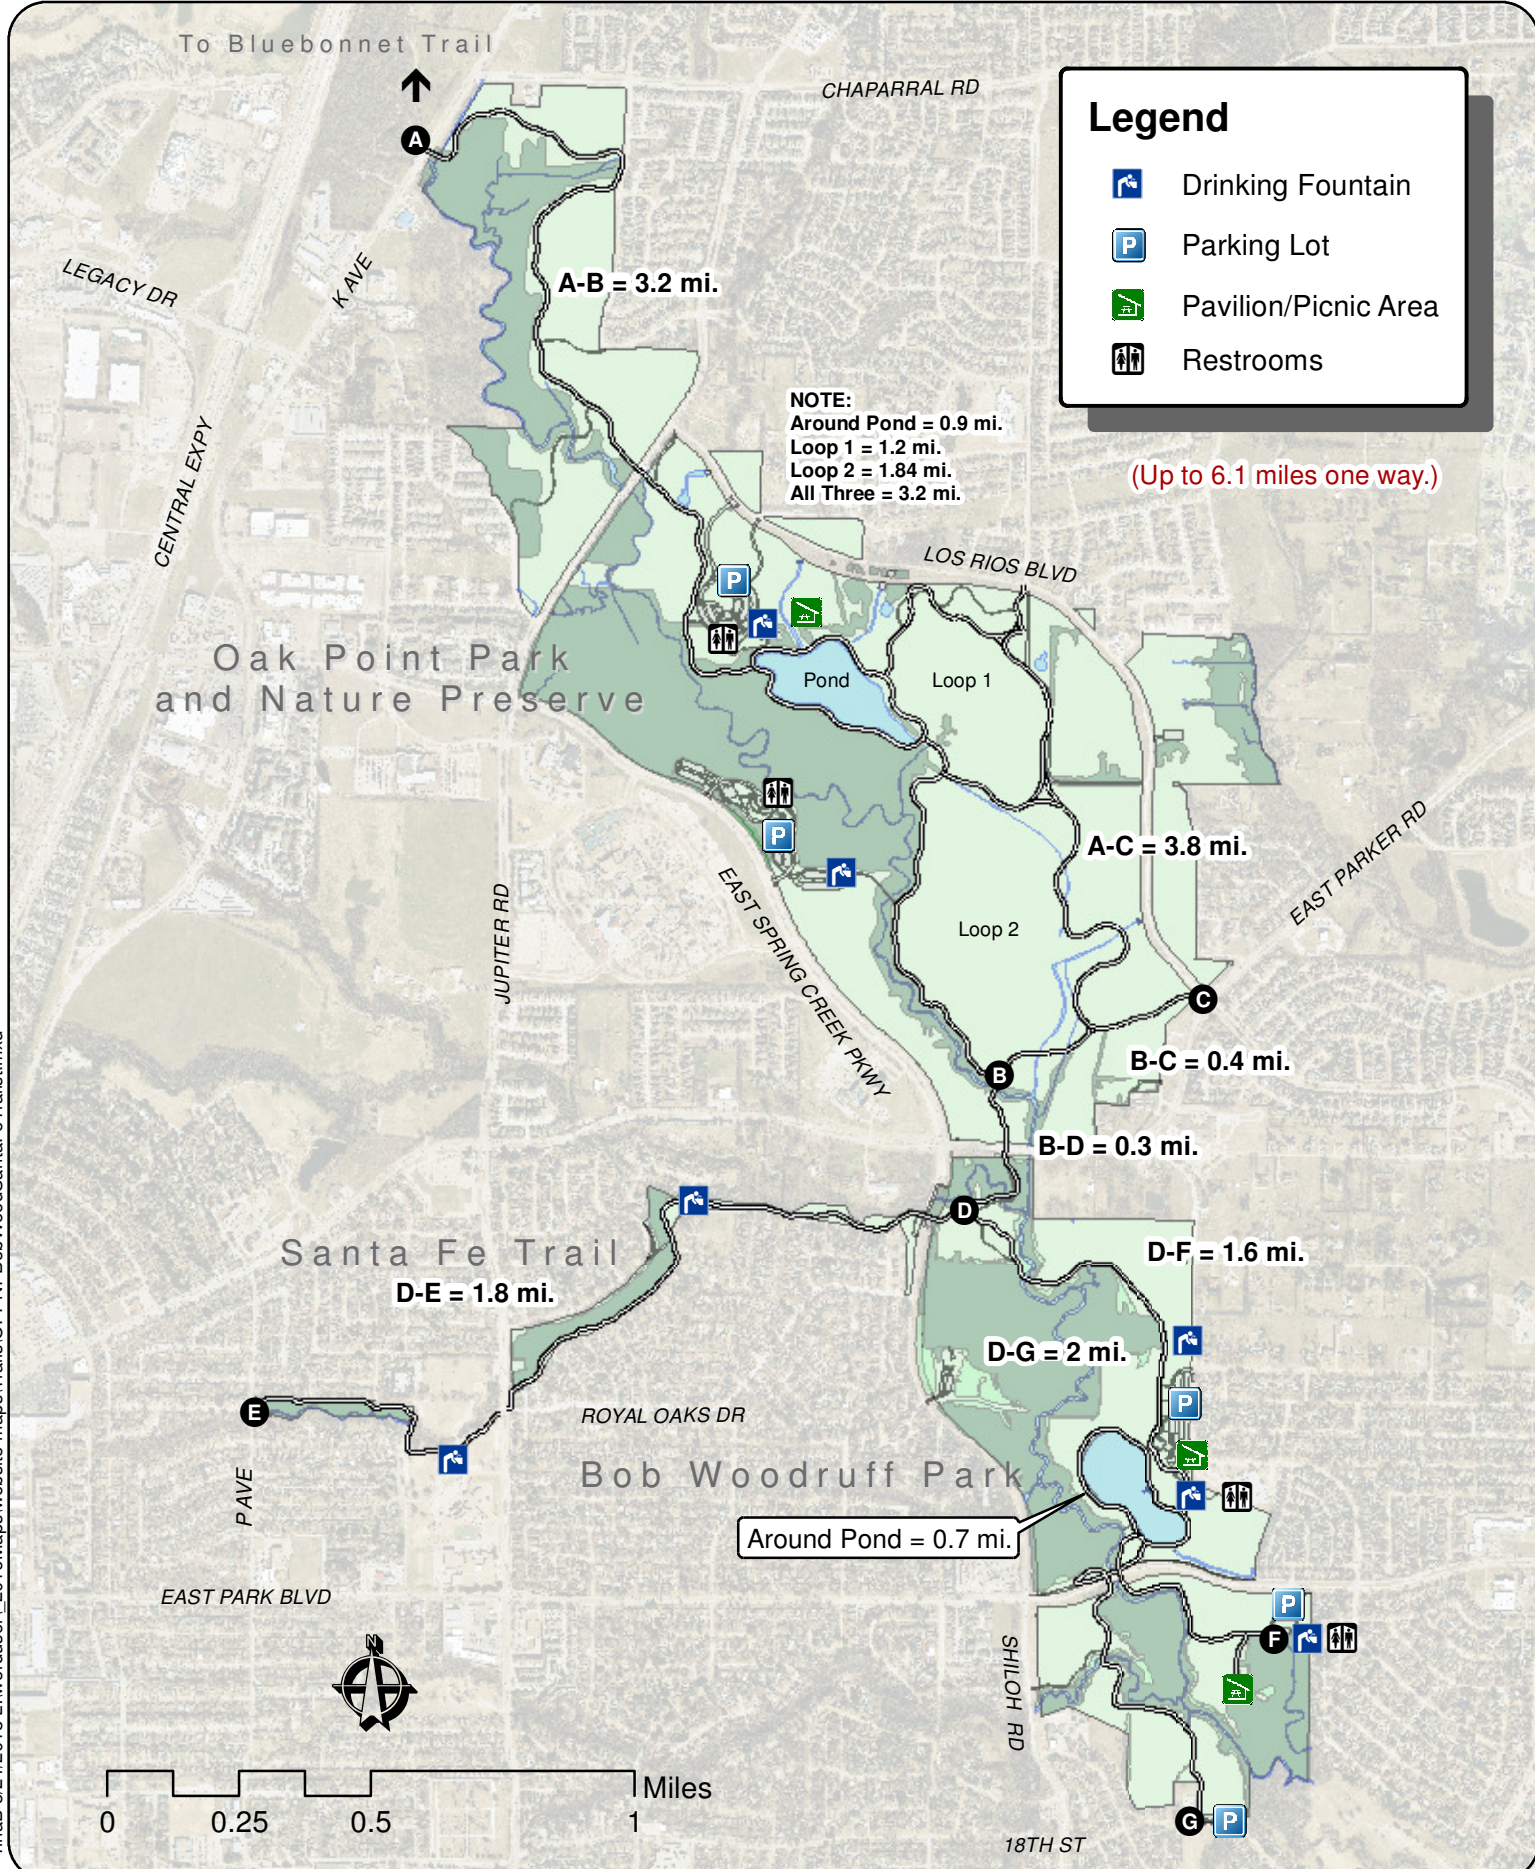

# Bob Woodruff, OPP&NP and Santa Fe Trails

T:\naB 5/24/2018 L:\worduser\2016\Maps\website\maps\Trails\OPP\NP\Bob\Wood\SantaFe\Trailist.mxd