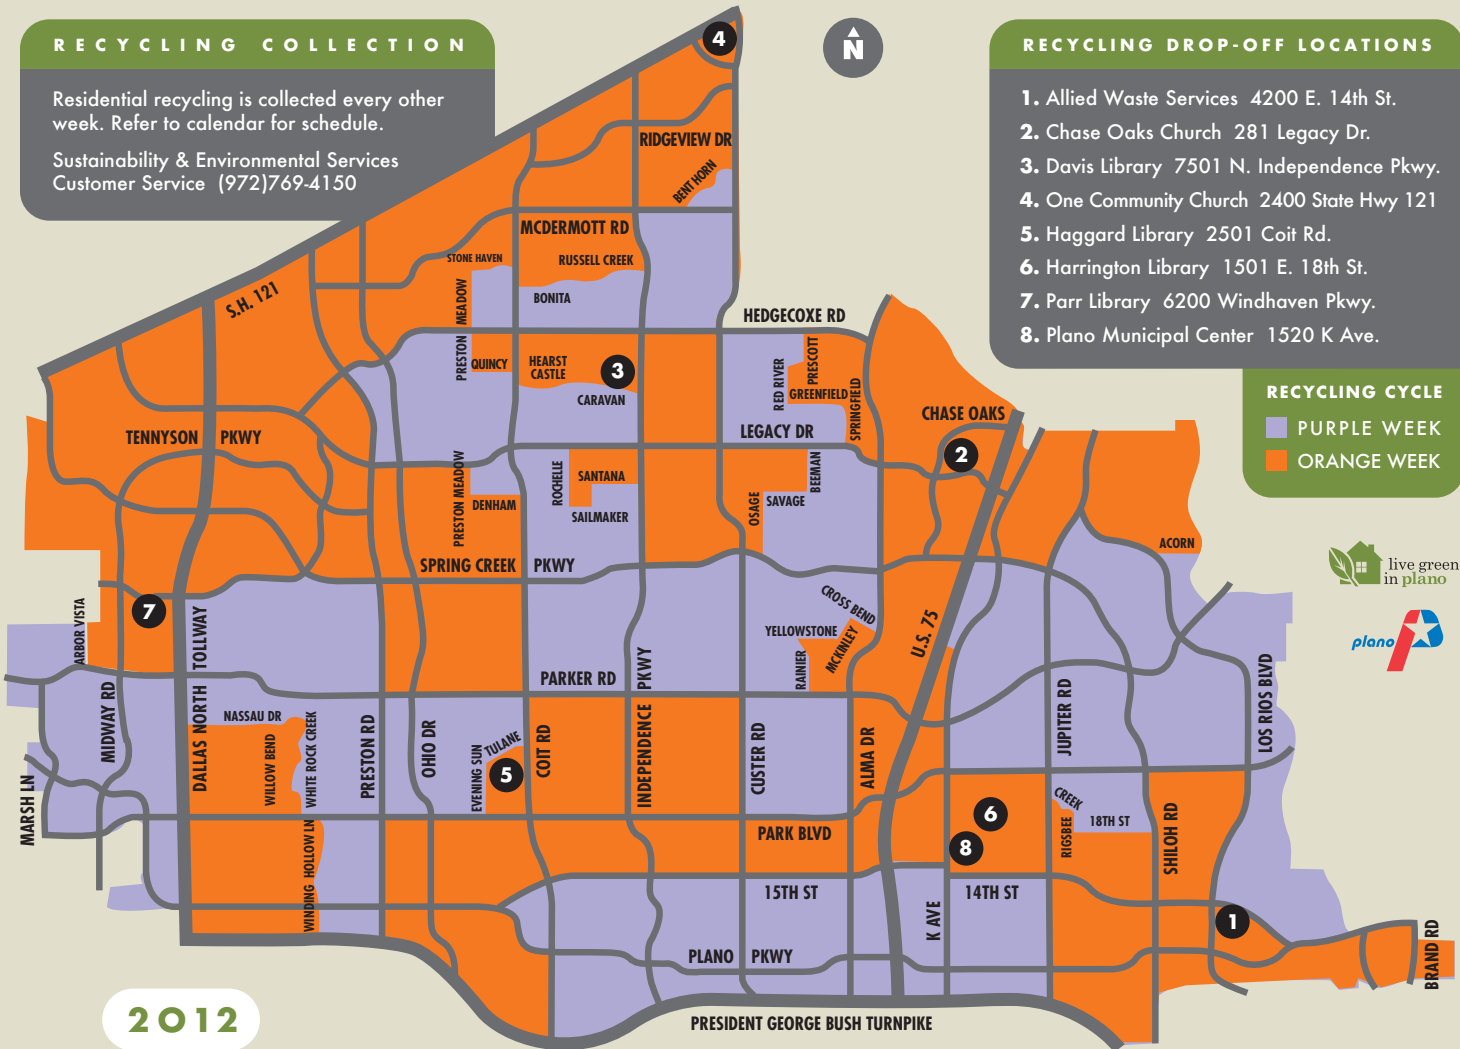

RECYCLING COLLECTION

Residential recycling is collected every other week. Refer to calendar for schedule.

Sustainability & Environmental Services
Customer Service (972)769-4150

RECYCLING DROP-OFF LOCATIONS

1. Allied Waste Services 4200 E. 14th St.
2. Chase Oaks Church 281 Legacy Dr.
3. Davis Library 7501 N. Independence Pkwy.
4. One Community Church 2400 State Hwy 121
5. Haggard Library 2501 Coit Rd.
6. Harrington Library 1501 E. 18th St.
7. Parr Library 6200 Windhaven Pkwy.
8. Plano Municipal Center 1520 K Ave.

RECYCLING CYCLE

- PURPLE WEEK
- ORANGE WEEK

2012

JANUARY						
S	M	T	W	TH	F	S
1	2	3	4	5	6	7
8	9	10	11	12	13	14
15	16	17	18	19	20	21
22	23	24	25	26	27	28
29	30	31				

FEBRUARY						
S	M	T	W	TH	F	S
			1	2	3	4
5	6	7	8	9	10	11
12	13	14	15	16	17	18
19	20	21	22	23	24	25
26	27	28	29			

MARCH						
S	M	T	W	TH	F	S
				1	2	3
4	5	6	7	8	9	10
11	12	13	14	15	16	17
18	19	20	21	22	23	24
25	26	27	28	29	30	31

APRIL						
S	M	T	W	TH	F	S
1	2	3	4	5	6	7
8	9	10	11	12	13	14
15	16	17	18	19	20	21
22	23	24	25	26	27	28
29	30					

MAY						
S	M	T	W	TH	F	S
		1	2	3	4	5
6	7	8	9	10	11	12
13	14	15	16	17	18	19
20	21	22	23	24	25	26
27	28	29	30	31		

JUNE						
S	M	T	W	TH	F	S
				1	2	
3	4	5	6	7	8	9
10	11	12	13	14	15	16
17	18	19	20	21	22	23
24	25	26	27	28	29	30

JULY						
S	M	T	W	TH	F	S
1	2	3	4	5	6	7
8	9	10	11	12	13	14
15	16	17	18	19	20	21
22	23	24	25	26	27	28
29	30	31				

AUGUST						
S	M	T	W	TH	F	S
			1	2	3	4
5	6	7	8	9	10	11
12	13	14	15	16	17	18
19	20	21	22	23	24	25
26	27	28	29	30	31	

SEPTEMBER						
S	M	T	W	TH	F	S
						1
2	3	4	5	6	7	8
9	10	11	12	13	14	15
16	17	18	19	20	21	22
23	24	25	26	27	28	29
30						

OCTOBER						
S	M	T	W	TH	F	S
	1	2	3	4	5	6
7	8	9	10	11	12	13
14	15	16	17	18	19	20
21	22	23	24	25	26	27
28	29	30	31			

NOVEMBER						
S	M	T	W	TH	F	S
				1	2	3
4	5	6	7	8	9	10
11	12	13	14	15	16	17
18	19	20	21	22	23	24
25	26	27	28	29	30	

DECEMBER						
S	M	T	W	TH	F	S
						1
2	3	4	5	6	7	8
9	10	11	12	13	14	15
16	17	18	19	20	21	22
23	24	25	26	27	28	29
30	31					

■ CITY OBSERVED HOLIDAYS Collection services slide forward one day following City observed holidays.
Christmas 2012 – services will slide forward 2 days.

livegreeninplano.com