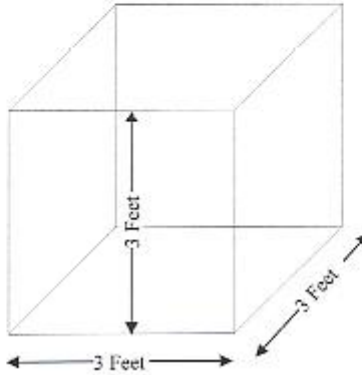

# What the heck is a cubic yard, and how big is it anyway?

Bulk materials of *Texas Pure* Products are typically sold in the units of “cubic yards.” A cubic yard (or “cy”) contains 27 cubic feet (cf). Try to picture a box made with the dimensions of a yard stick which is three feet on edge, and that would be a cubic yard. To calculate the volume of your vehicle or trailer, do the following:

$$\text{Length (ft) x Width (ft) x Depth (ft) = Cubic Yards}$$

27 cubic feet per cubic yard