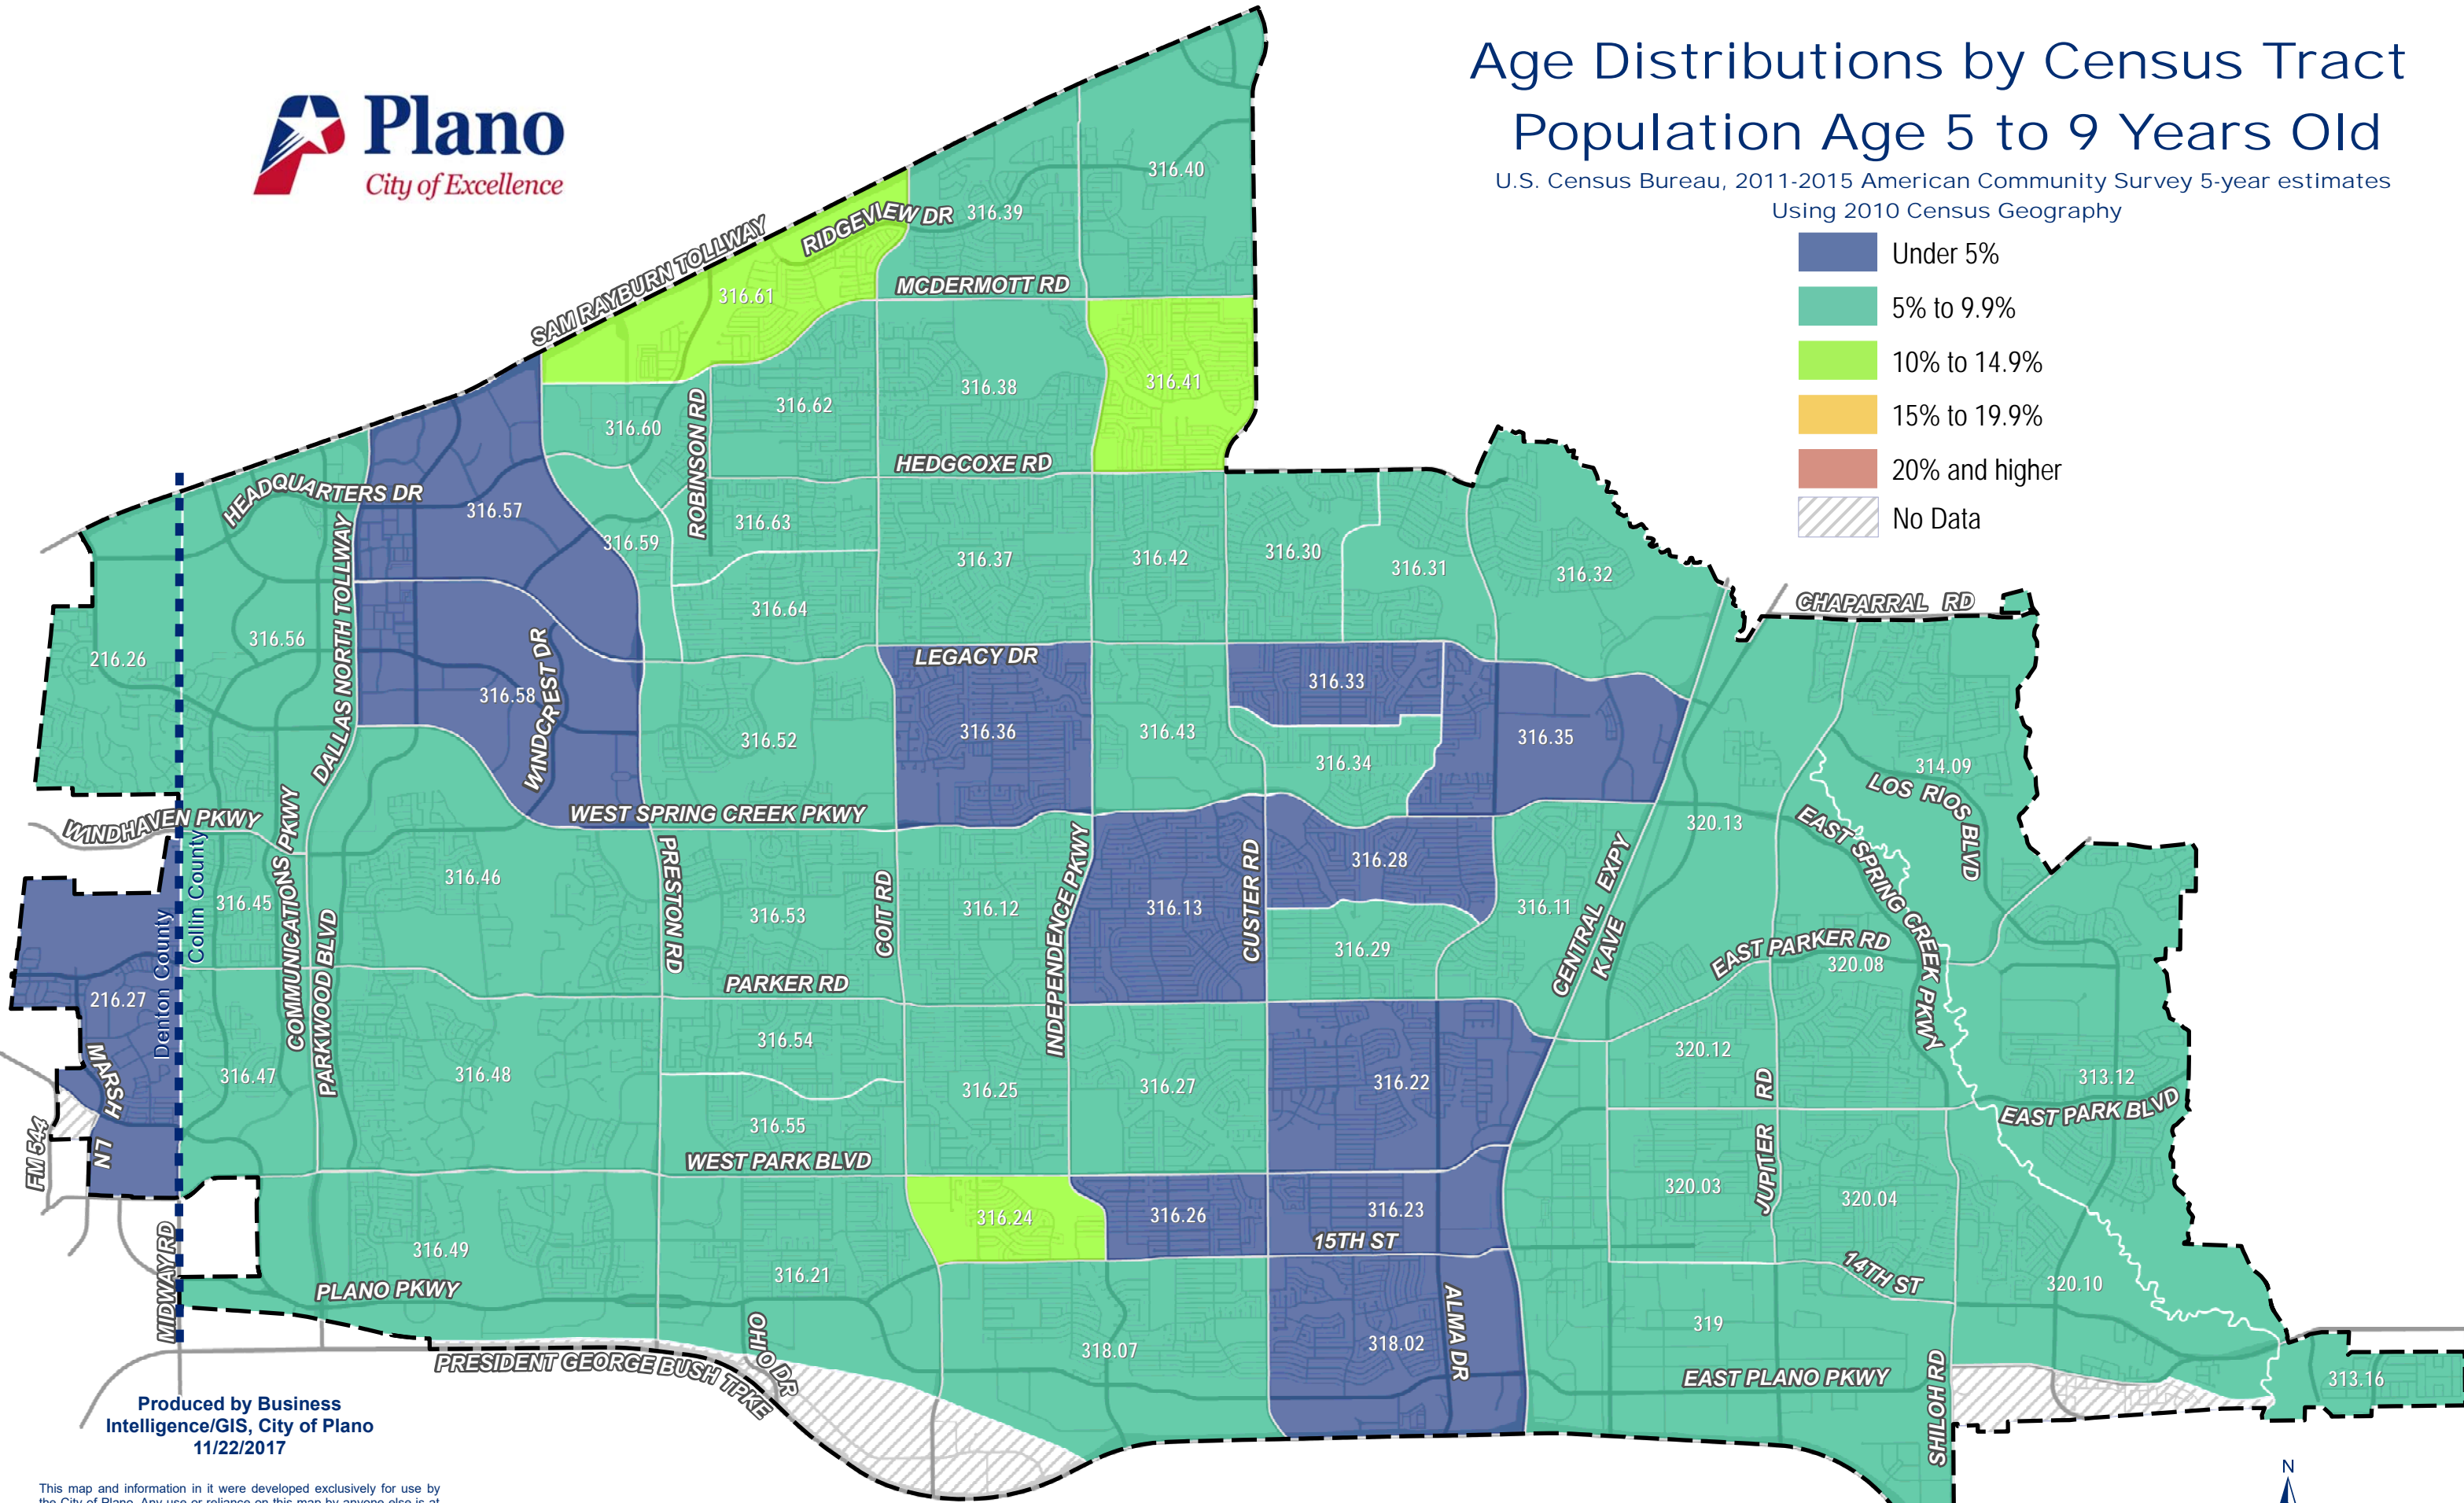

Age Distributions by Census Tract Population Age 5 to 9 Years Old

U.S. Census Bureau, 2011-2015 American Community Survey 5-year estimates
Using 2010 Census Geography

Produced by Business Intelligence/GIS, City of Plano
11/22/2017

This map and information in it were developed exclusively for use by the City of Plano. Any use or reliance on this map by anyone else is at the party's own risk and without liability to the City of Plano, its officials or employees for any discrepancies, errors, or variances which may

shaif 11/21/2017 Z:\Comprehensive Planning\GIS\ACS2015_5yr_CENSUS\TRACT\WebMaps\NewClasses\2015ACS_Age_5-9NC.mxd