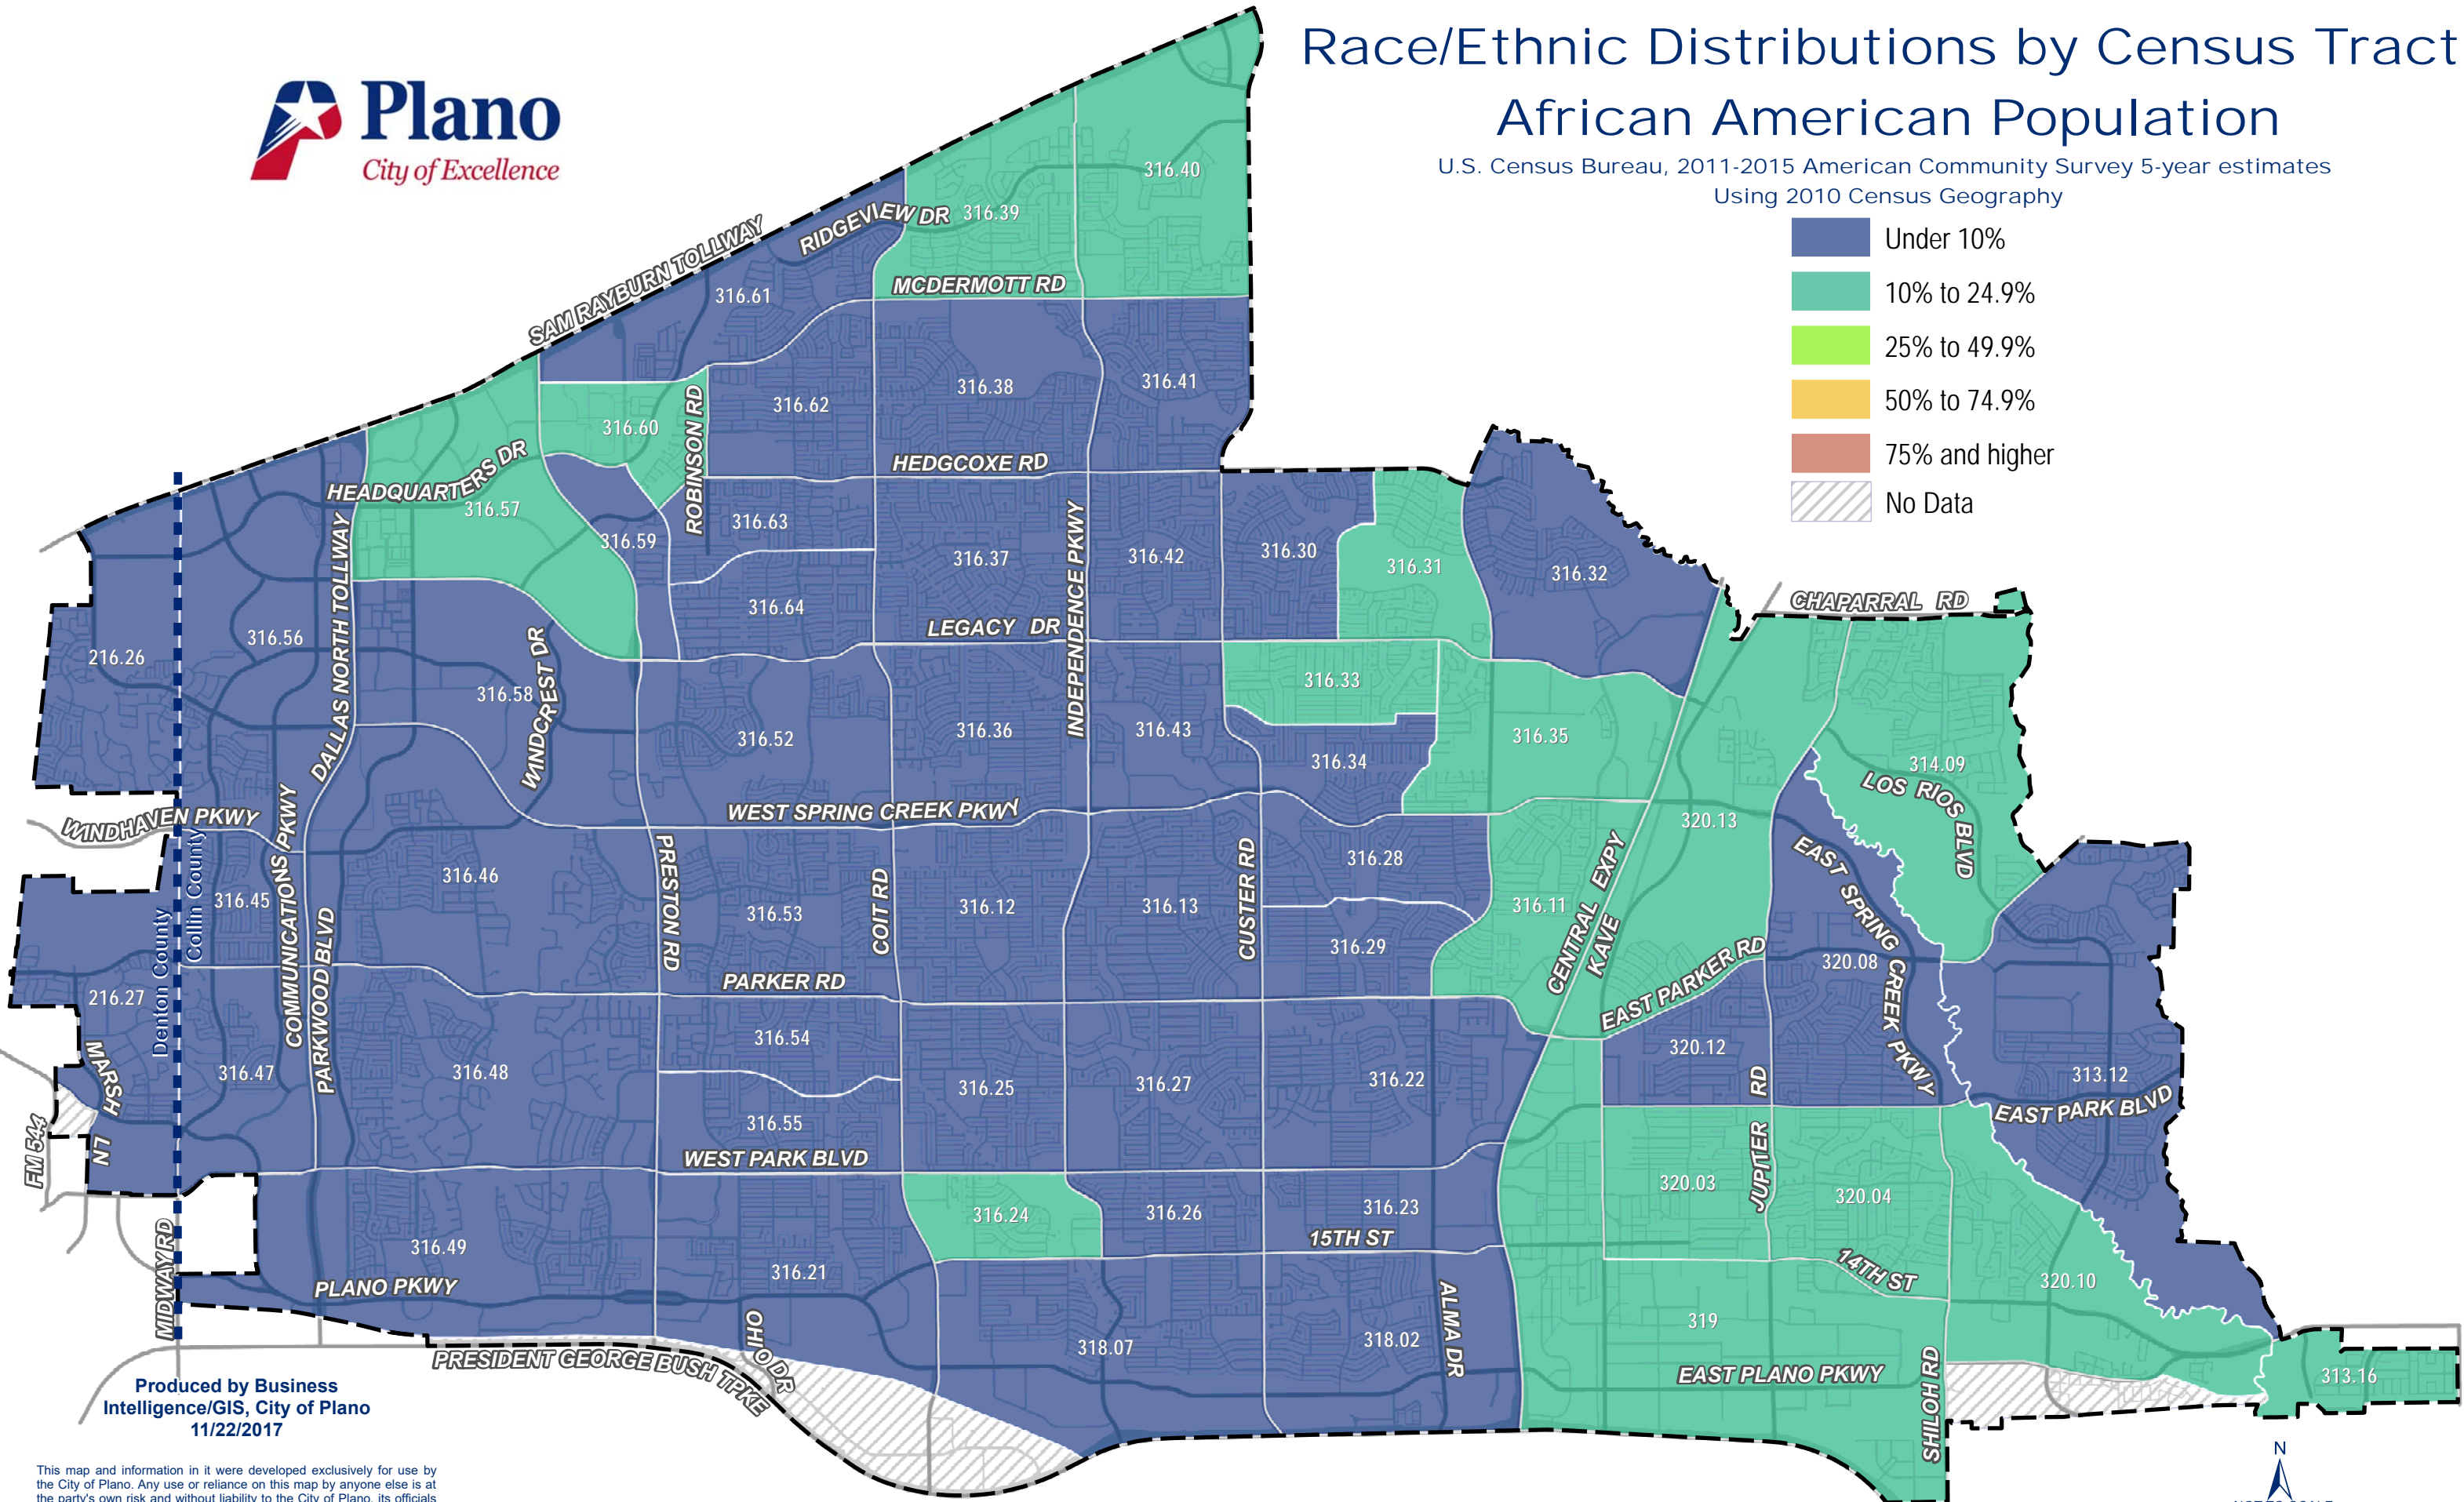

Race/Ethnic Distributions by Census Tract

African American Population

U.S. Census Bureau, 2011-2015 American Community Survey 5-year estimates
Using 2010 Census Geography

Produced by Business Intelligence/GIS, City of Plano
11/22/2017

This map and information in it were developed exclusively for use by the City of Plano. Any use or reliance on this map by anyone else is at the party's own risk and without liability to the City of Plano, its officials or employees for any discrepancies, errors, or variances which may

shaif.11/22/2017.Z:\Comprehensive_Planning\GIS\ACS2015_5yr_CENSUS\TRACT\WebMaps\2015ACS_AfrAmer.mxd