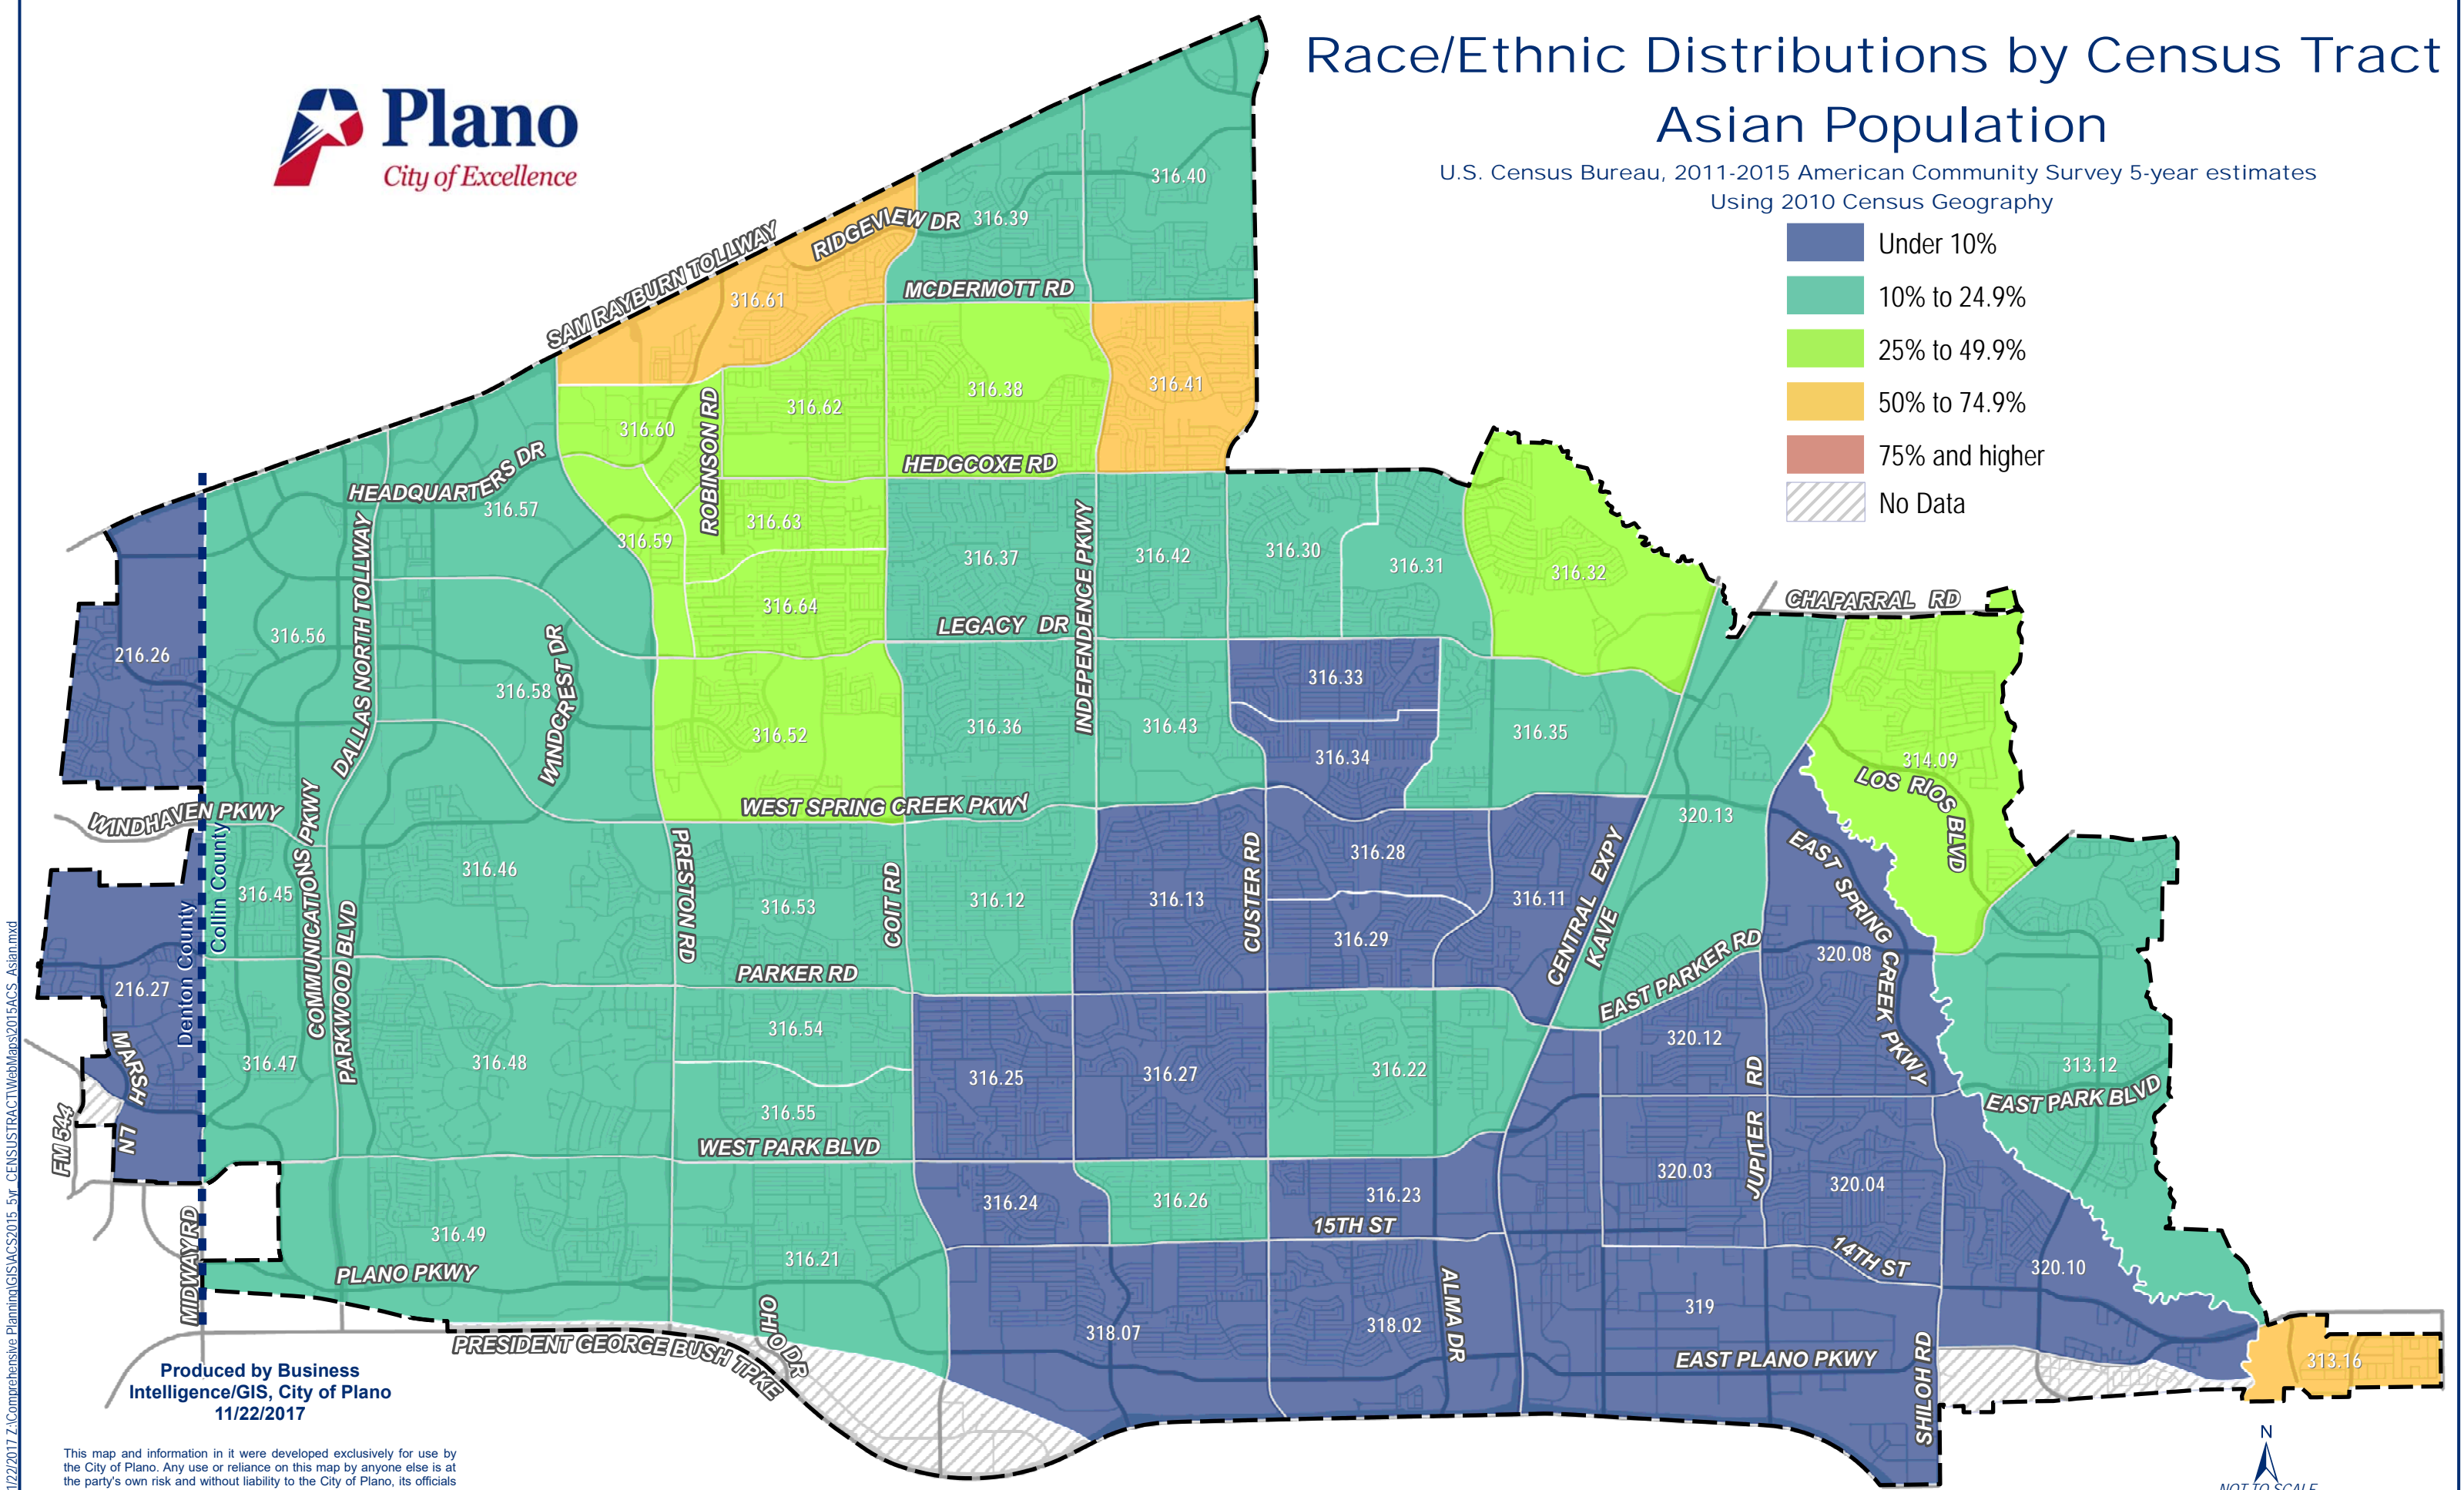

# Race/Ethnic Distributions by Census Tract

## Asian Population

U.S. Census Bureau, 2011-2015 American Community Survey 5-year estimates  
Using 2010 Census Geography

Produced by Business Intelligence/GIS, City of Plano  
11/22/2017

This map and information in it were developed exclusively for use by the City of Plano. Any use or reliance on this map by anyone else is at the party's own risk and without liability to the City of Plano, its officials or employees for any discrepancies, errors, or variances which may

sharif\_11/22/2017\_7:23:36 AM Comprehensive\_Planning\_GIS/ACS2015\_5yr\_GENSUBTRACT1WebMaps/2015ACS\_Asiain.mxd