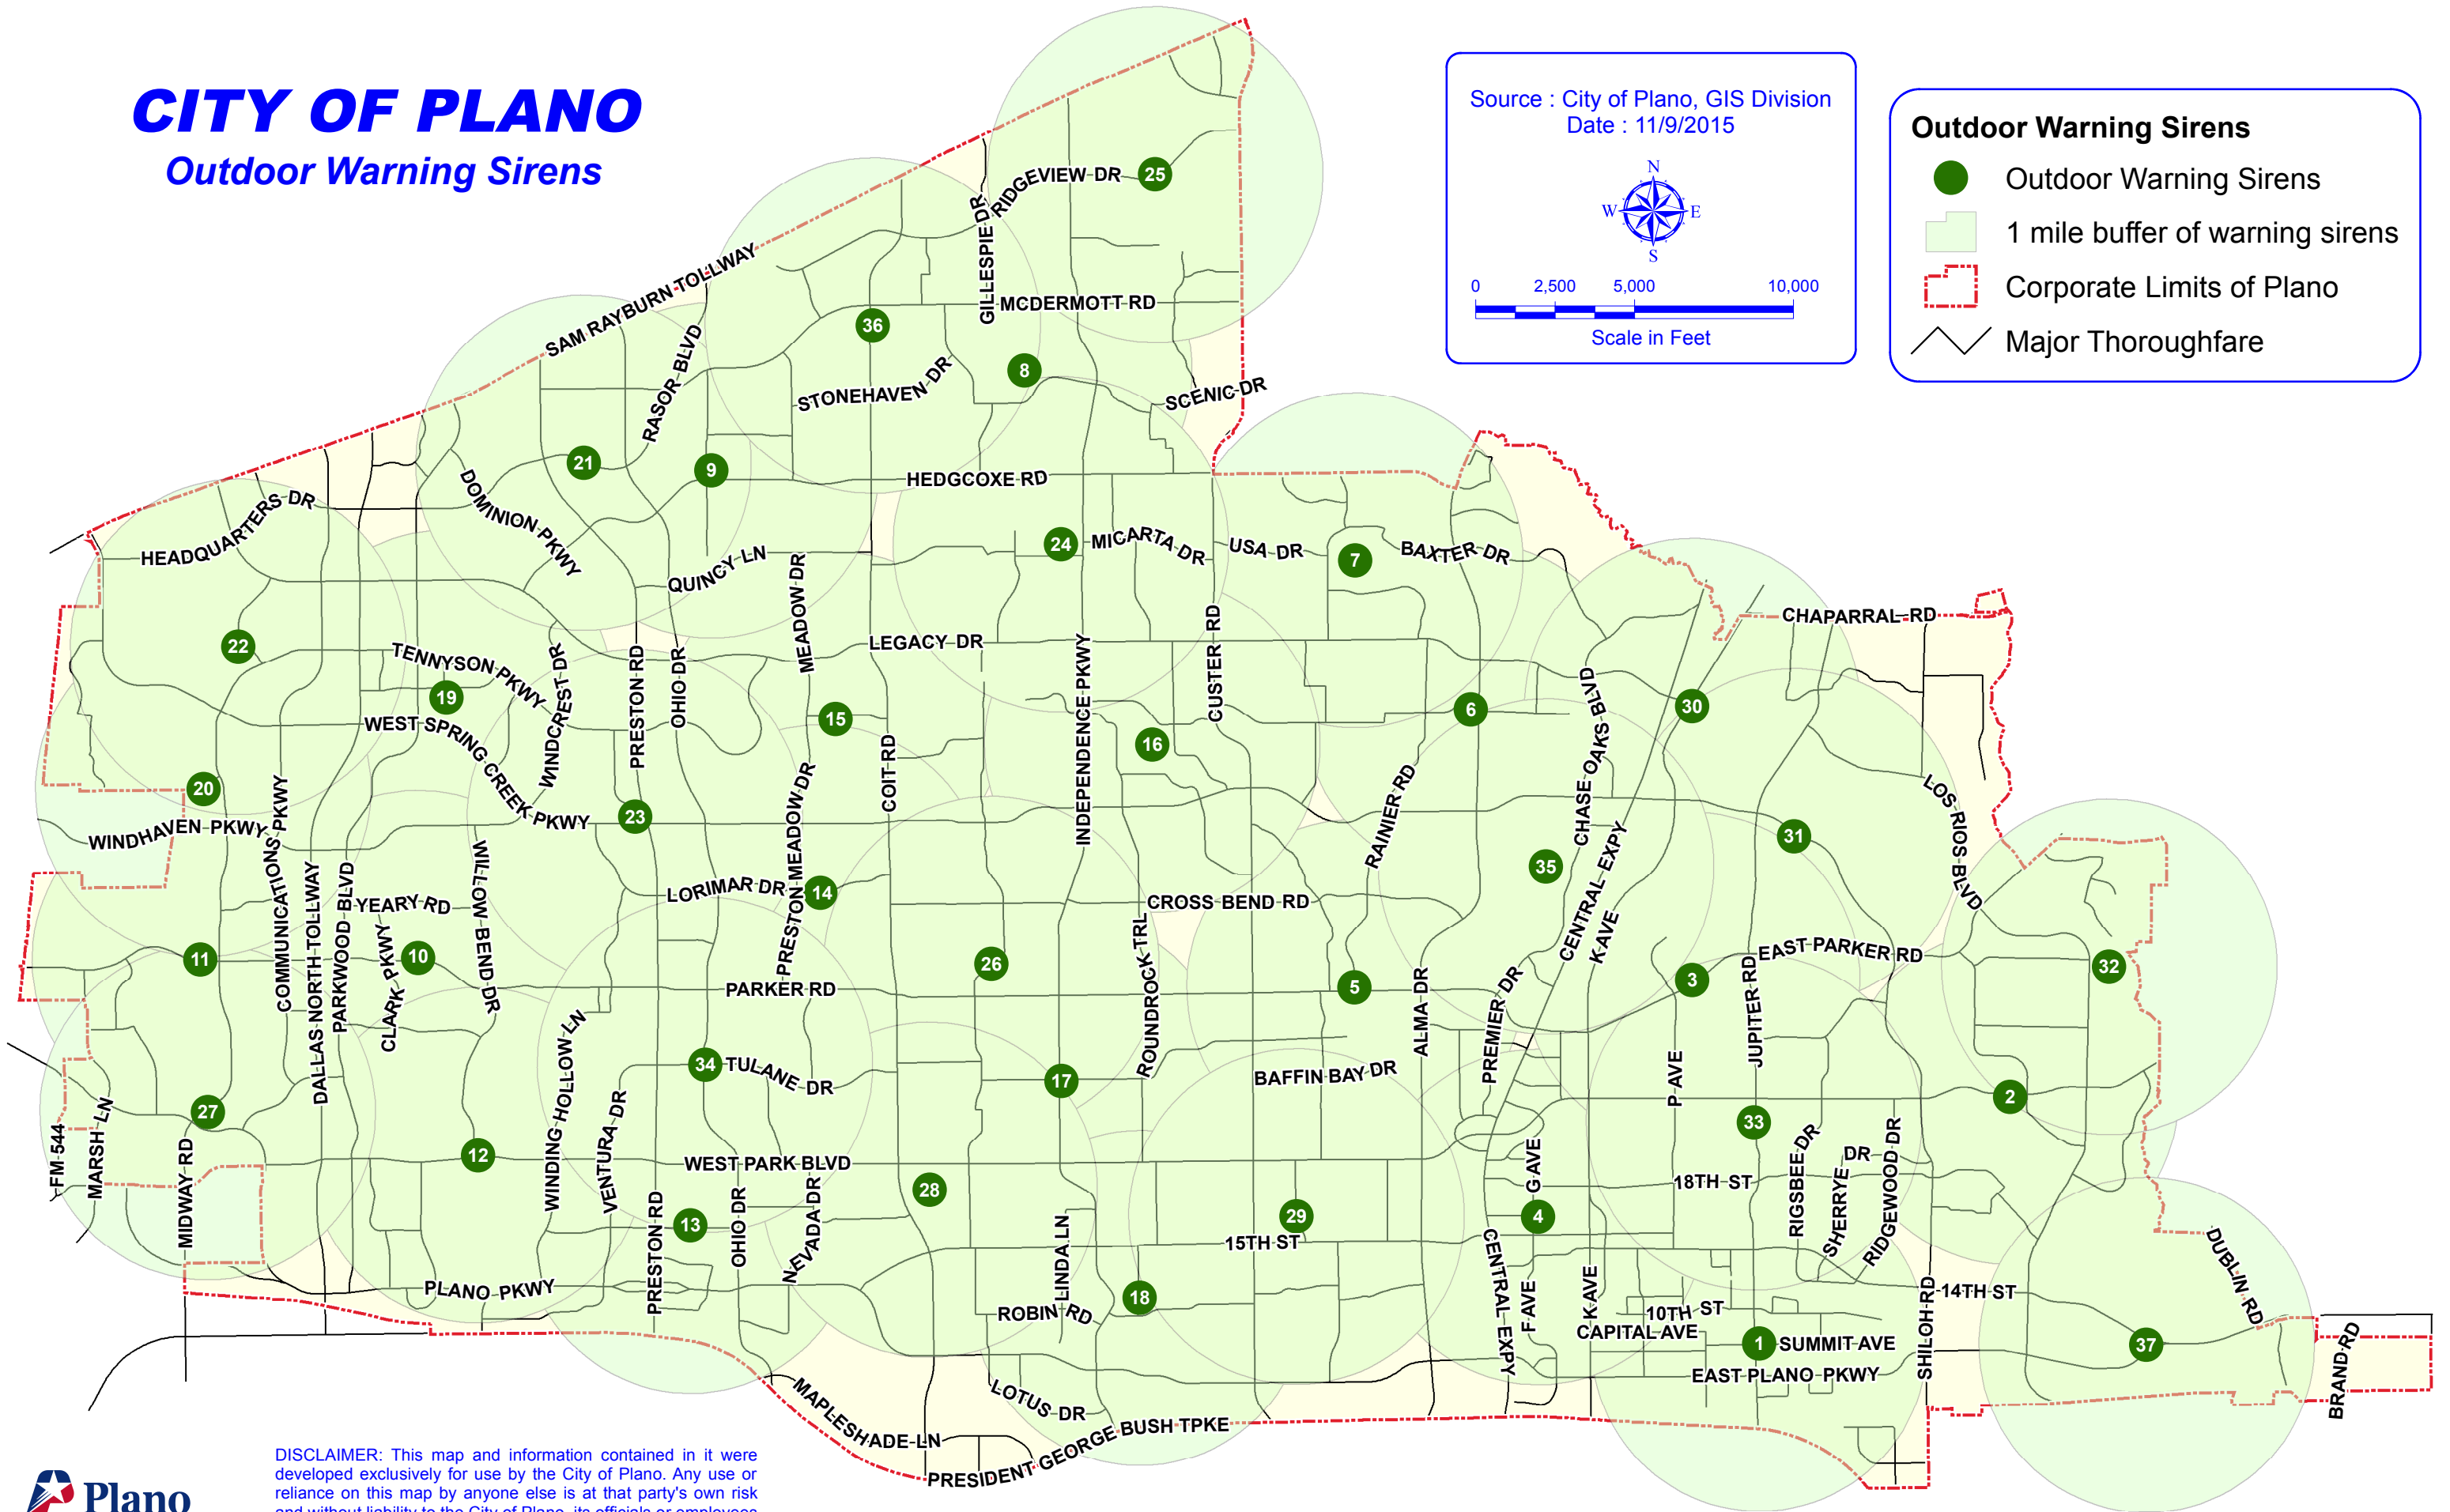

# CITY OF PLANO

## Outdoor Warning Sirens

Source : City of Plano, GIS Division  
Date : 11/9/2015

### Outdoor Warning Sirens

-  Outdoor Warning Sirens
-  1 mile buffer of warning sirens
-  Corporate Limits of Plano
-  Major Thoroughfare

DISCLAIMER: This map and information contained in it were developed exclusively for use by the City of Plano. Any use or reliance on this map by anyone else is at that party's own risk and without liability to the City of Plano, its officials or employees for any discrepancies, errors, or variances which may exist.