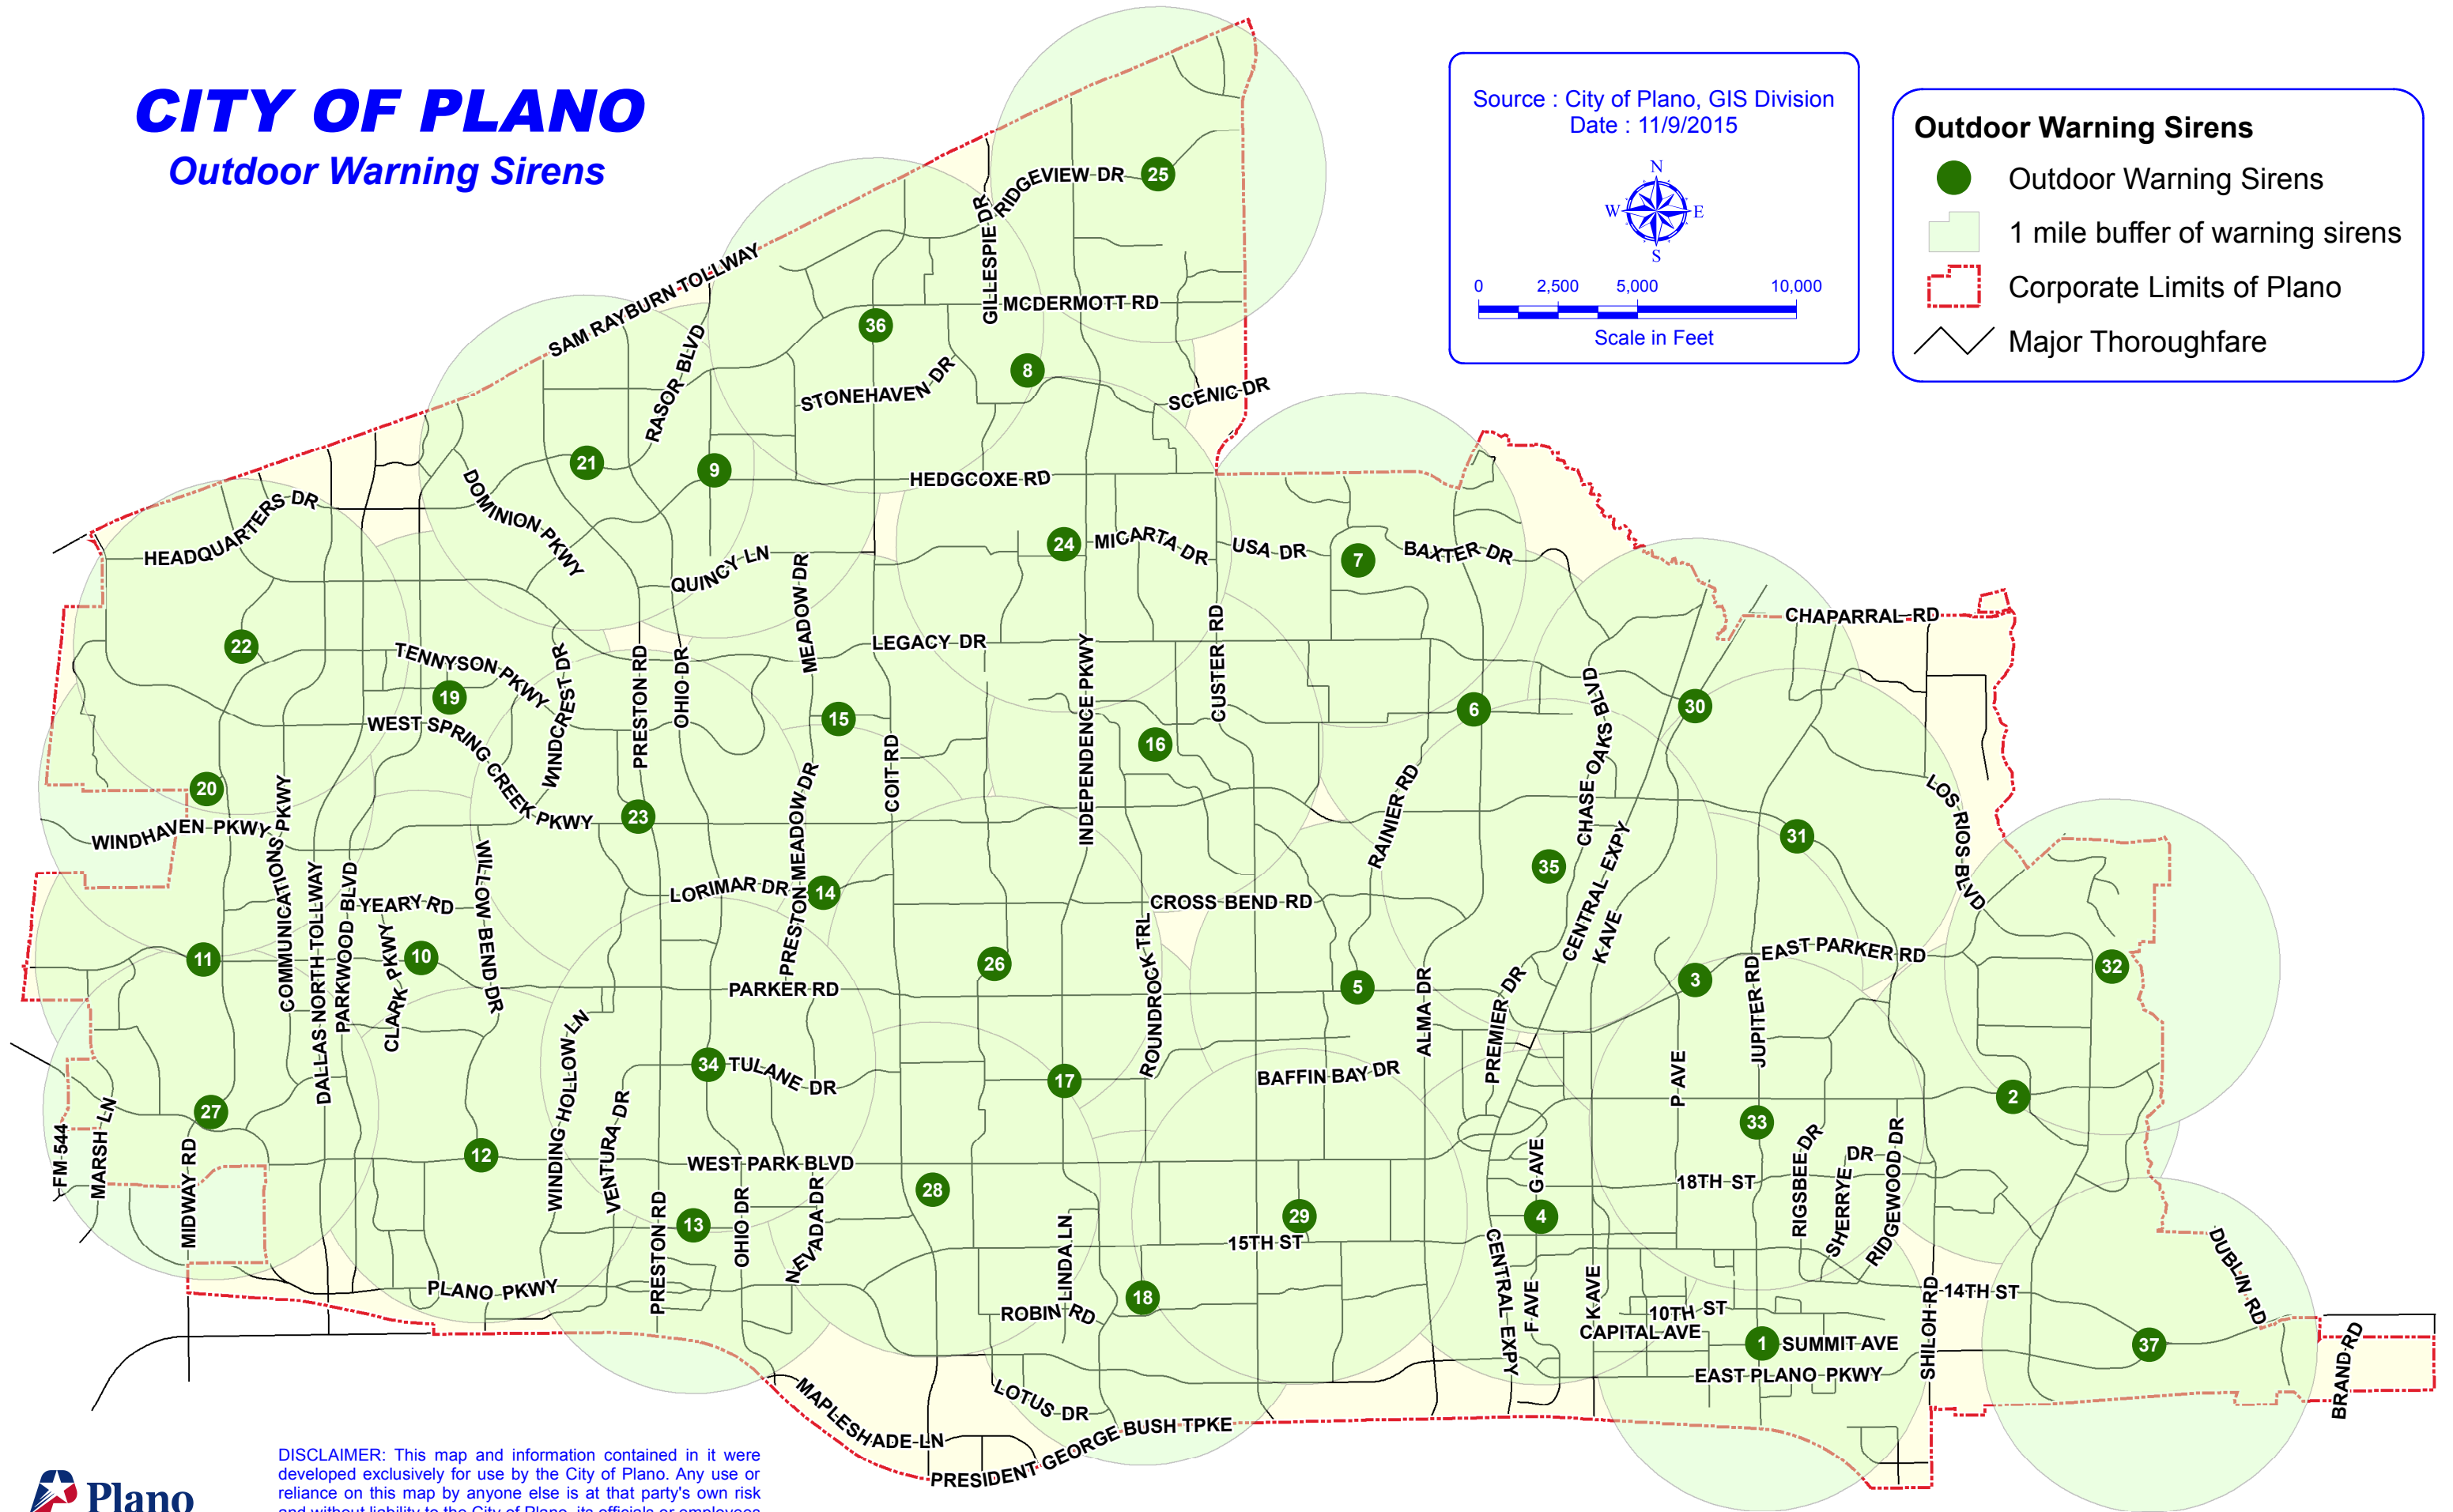

CITY OF PLANO

Outdoor Warning Sirens

Source : City of Plano, GIS Division
Date : 11/9/2015

Outdoor Warning Sirens

- Outdoor Warning Sirens
- 1 mile buffer of warning sirens
- Corporate Limits of Plano
- Major Thoroughfare

DISCLAIMER: This map and information contained in it were developed exclusively for use by the City of Plano. Any use or reliance on this map by anyone else is at that party's own risk and without liability to the City of Plano, its officials or employees for any discrepancies, errors, or variances which may exist.