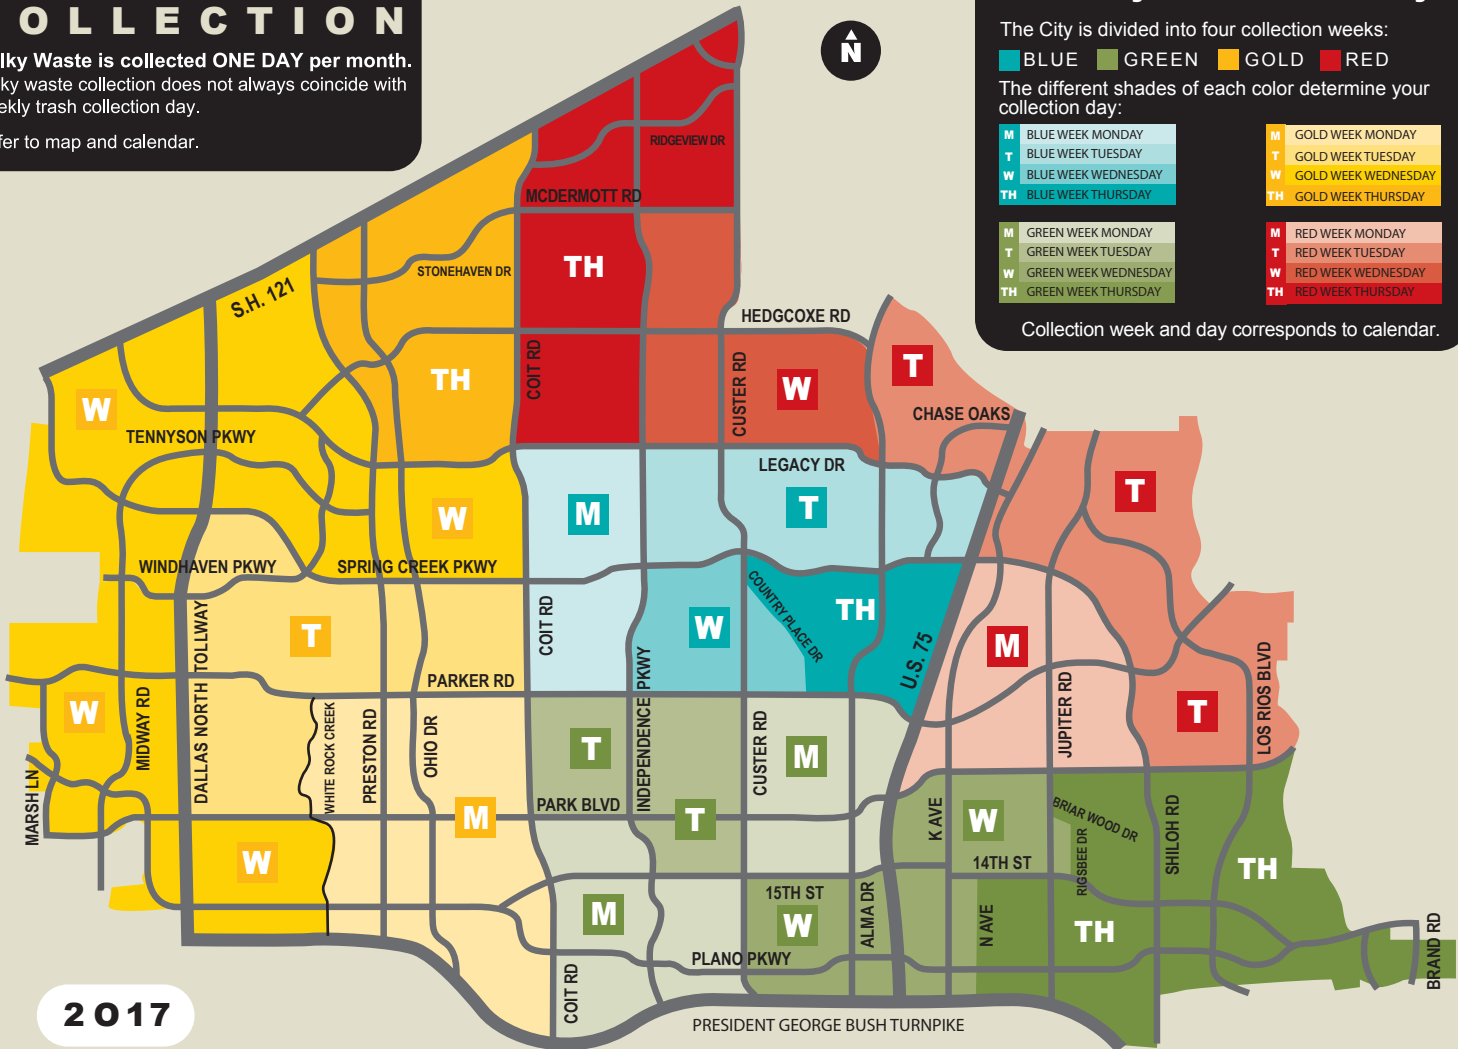

BULKY WASTE COLLECTION

Bulky Waste is collected **ONE DAY** per month. Bulky waste collection does not always coincide with weekly trash collection day.

Refer to map and calendar.

When is your collection day?

The City is divided into four collection weeks:

BLUE **GREEN** **GOLD** **RED**

The different shades of each color determine your collection day:

M BLUE WEEK MONDAY
T BLUE WEEK TUESDAY
W BLUE WEEK WEDNESDAY
TH BLUE WEEK THURSDAY

M GOLD WEEK MONDAY
T GOLD WEEK TUESDAY
W GOLD WEEK WEDNESDAY
TH GOLD WEEK THURSDAY

M GREEN WEEK MONDAY
T GREEN WEEK TUESDAY
W GREEN WEEK WEDNESDAY
TH GREEN WEEK THURSDAY

M RED WEEK MONDAY
T RED WEEK TUESDAY
W RED WEEK WEDNESDAY
TH RED WEEK THURSDAY

Collection week and day corresponds to calendar.

2017

JANUARY						
S	M	T	W	TH	F	S
1	2	3	4	5	6	7
8	9	10	11	12	13	14
15	16	17	18	19	20	21
22	23	24	25	26	27	28
29	30	31				

FEBRUARY						
S	M	T	W	TH	F	S
			1	2	3	4
5	6	7	8	9	10	11
12	13	14	15	16	17	18
19	20	21	22	23	24	25
26	27	28				