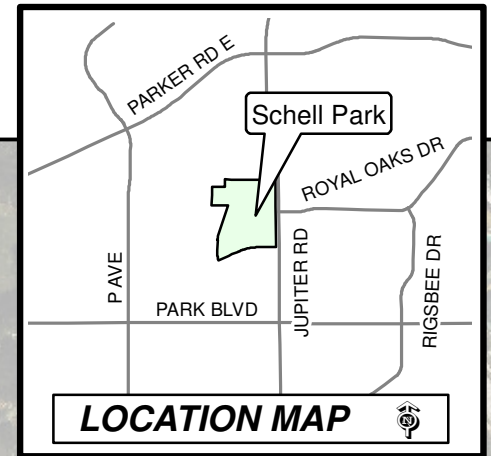

Plano - Fall Sports 2019
Schell Park
2305 Laurel Lane

TinaB 1/15/2019 L:\worduser\Athletics\MXD\Schell Park.mxd

Note: This map is for abstract purposes only. Map is void after Dec. 8, 2019.
Field use by schedule or reservation only.

Parking is limited...Please carpool.
Thank you for not parking on streets and respecting neighborhood integrity.