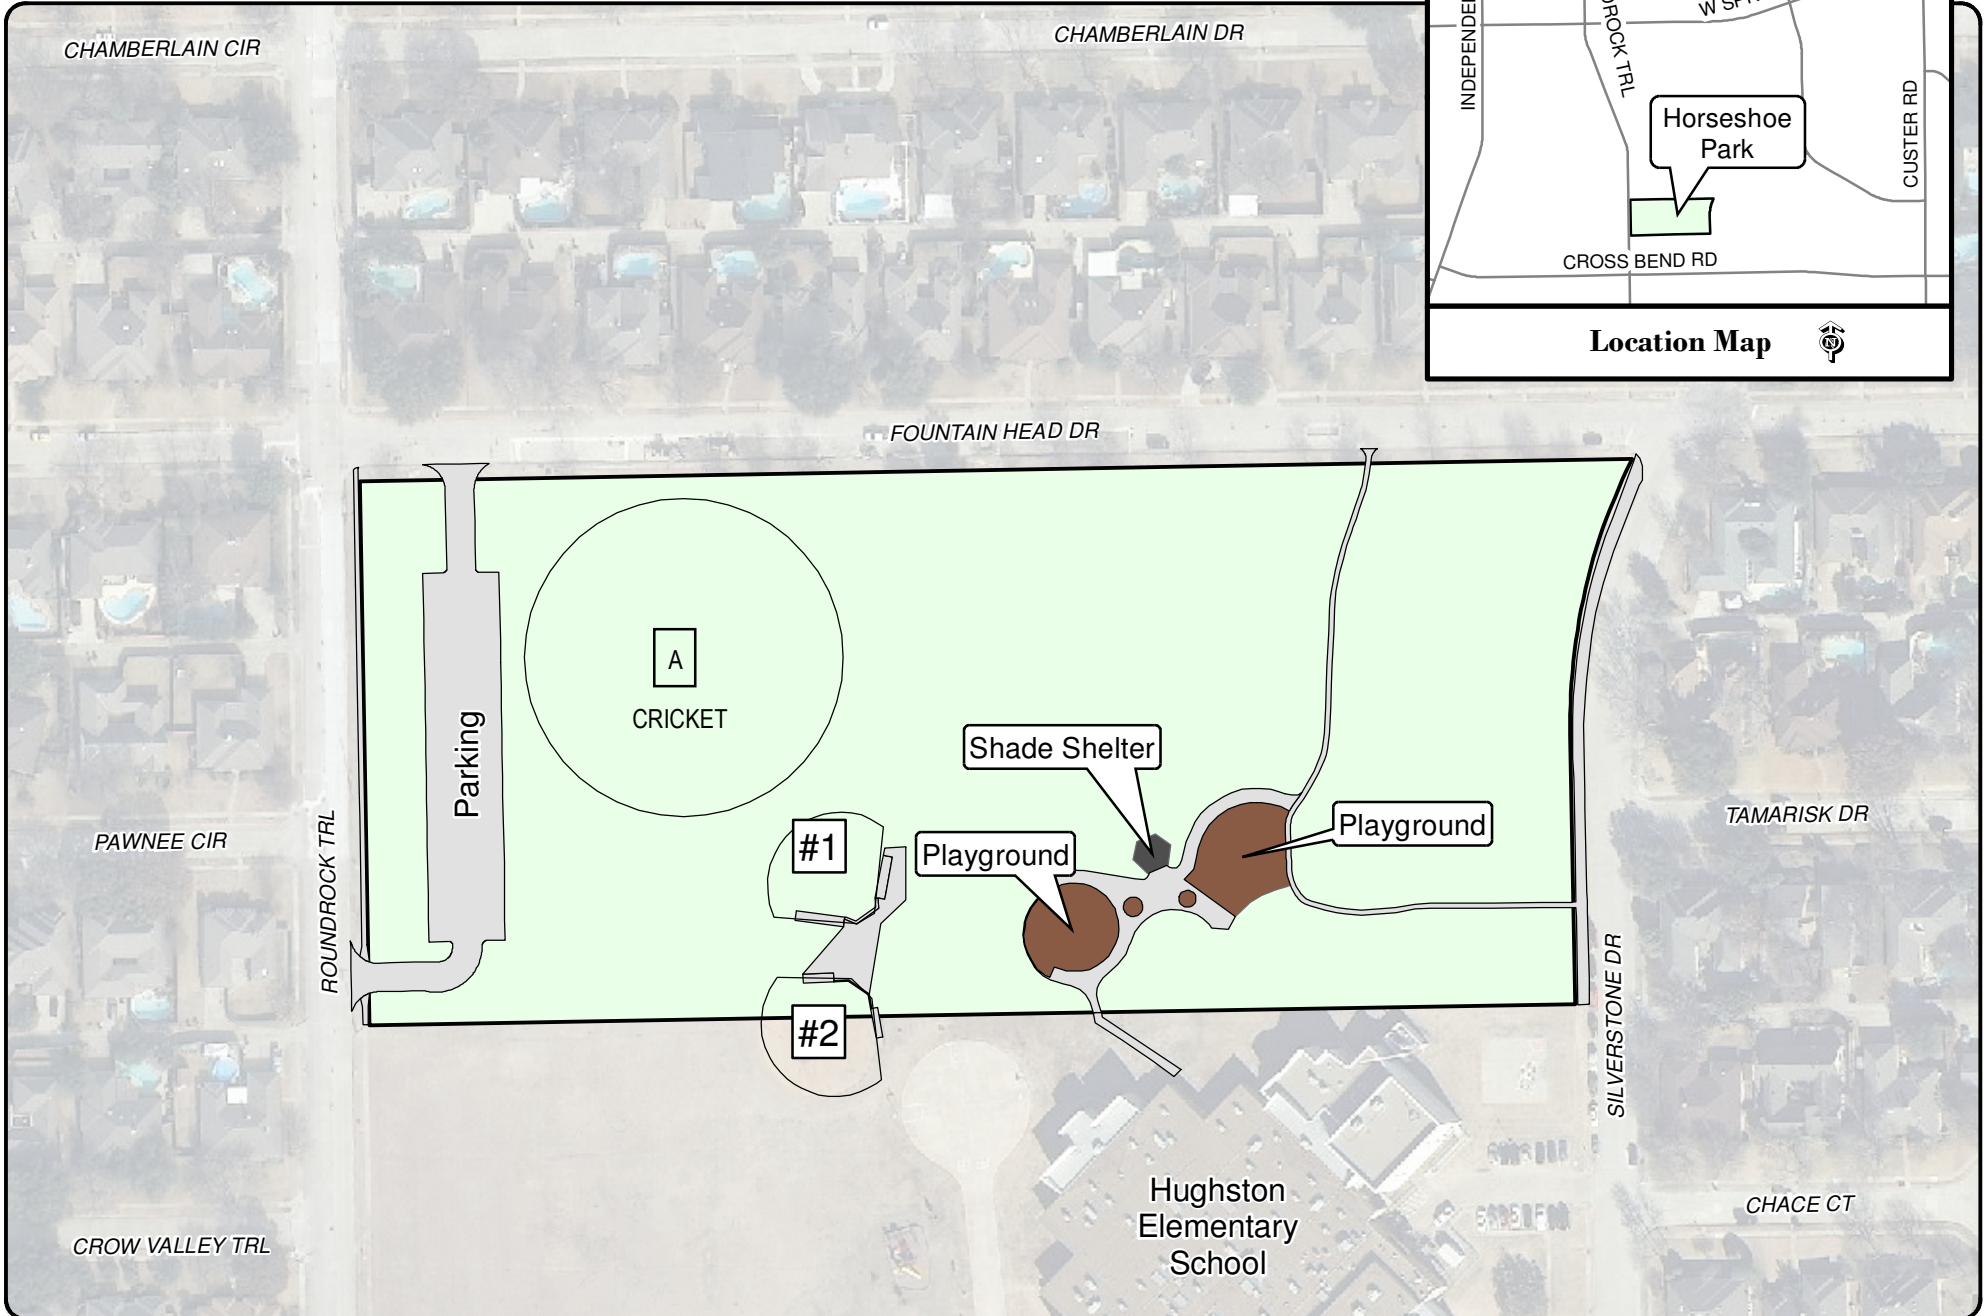

Plano - Fall Sports 2019
Horseshoe Park
4012 Roundrock Trail

0 50 100 Feet

Location Map

TinaB 1/15/2019 L:\word\user\Athletics\MXD\Horseshoe Park.mxd

Note: This map is for abstract purposes only. Map is void after Dec. 8, 2019.
Field use by schedule or reservation only.

Parking is limited...Please carpool.
Thank you for not parking on streets and respecting neighborhood integrity.