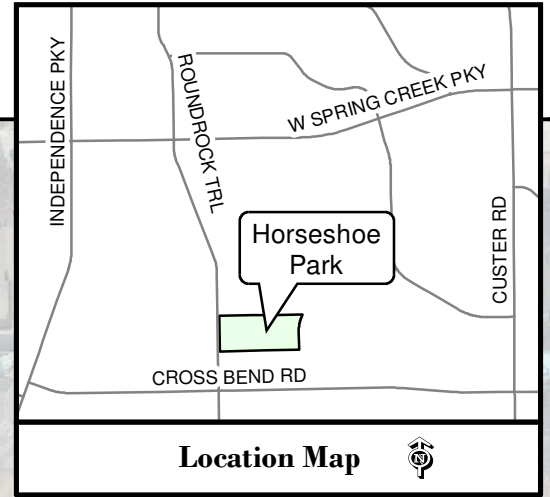

Plano - Fall Sports 2019
Horseshoe Park
4012 Roundrock Trail

0 50 100 Feet

Location Map

TinaB 1/15/2019 L:\word\user\Athletics\MXD\Horseshoe Park.mxd

Note: This map is for abstract purposes only. Map is void after Dec. 8, 2019.
Field use by schedule or reservation only.

Parking is limited...Please carpool.
Thank you for not parking on streets and respecting neighborhood integrity.