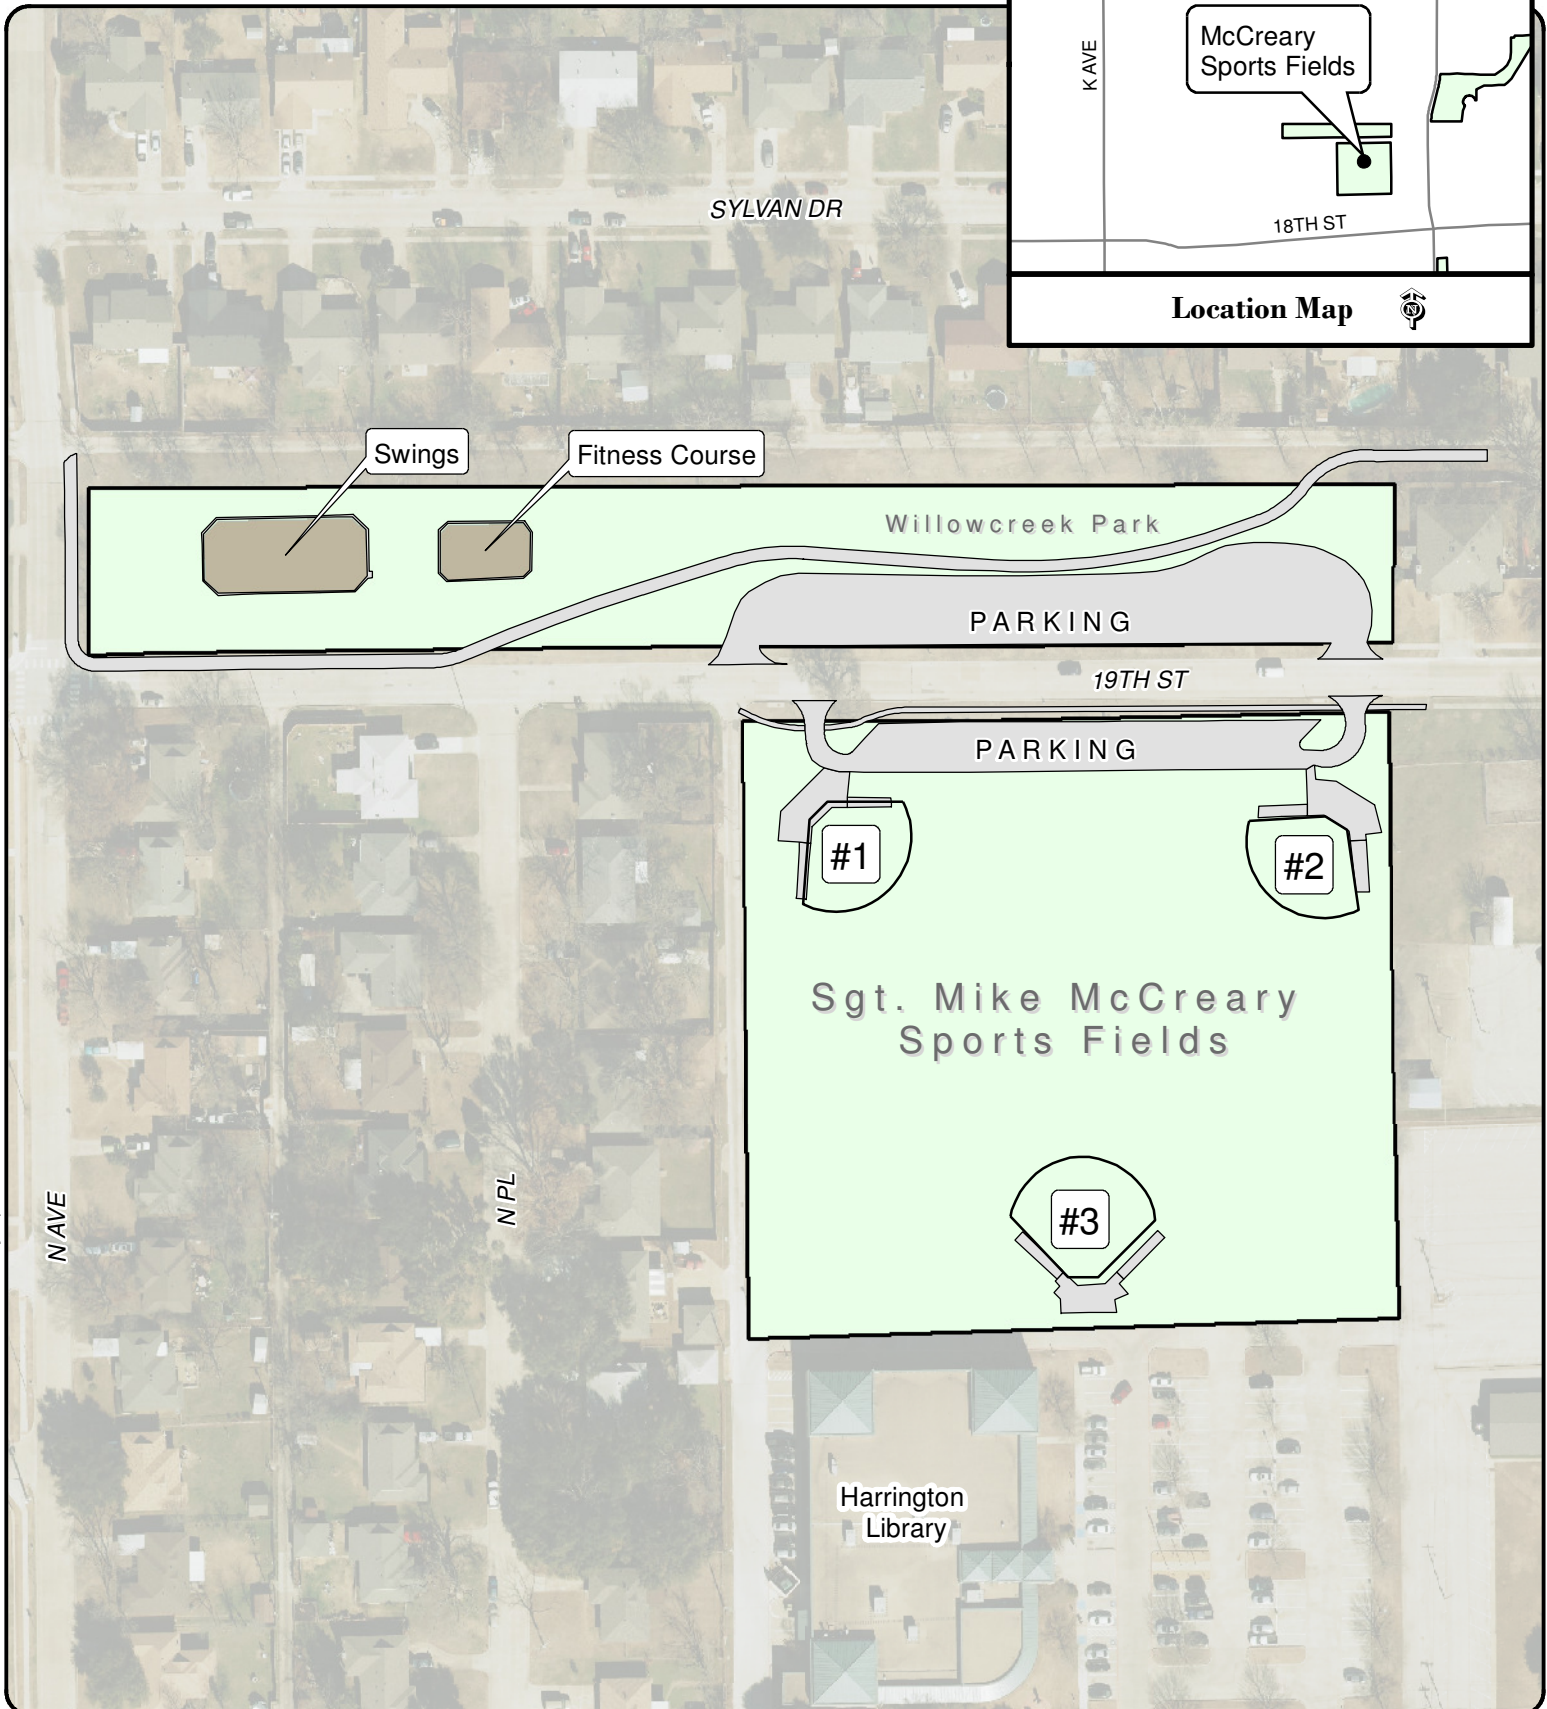

Plano - Fall Sports 2019
McCreary Sports Fields
 1601 19th St

TinaB 1/15/2019 L:\worduser\Athletics\MXD\McCreary Sports Fields.mxd

Note: This map is for abstract purposes only. Map is void after Dec. 8, 2019.
 Field use by schedule or reservation only.
 Parking is limited...Please car pool.
 Thank you for not parking on streets and respecting neighborhood integrity.