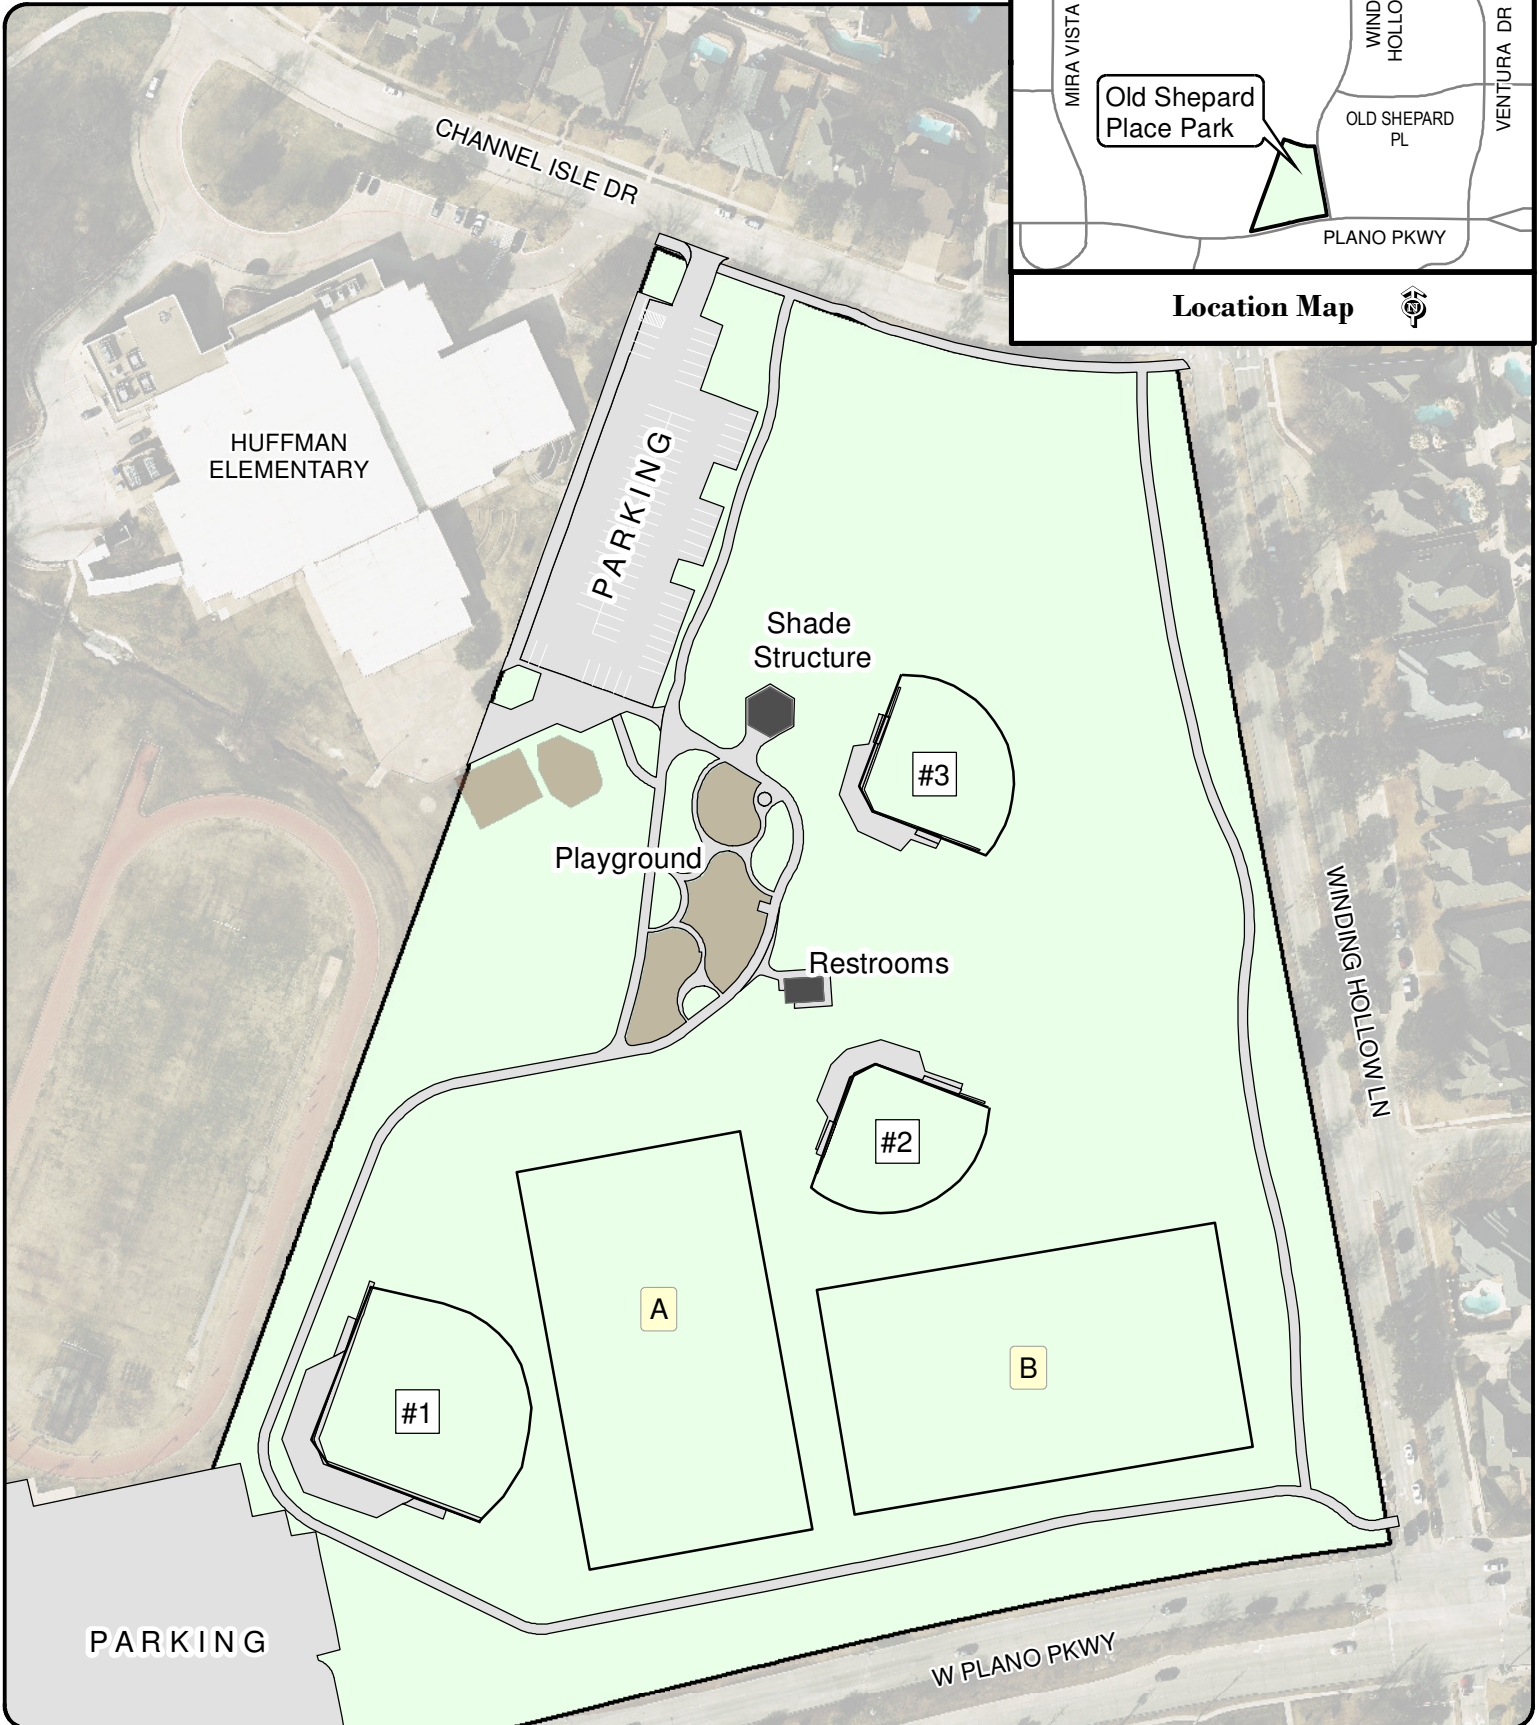

Plano - Fall Sports 2019
Old Shepard Place Park
1301 Winding Hollow Lane

TinaB 9/3/2019 L:\worduser\Athletics\Fall 2019\Old Shepard Place Park.mxd

Note: This map is for abstract purposes only. Map is void after Dec. 8, 2019.
Field use by schedule or reservation only.
Parking is limited...Please car pool.
Thank you for not parking on streets and respecting neighborhood integrity.