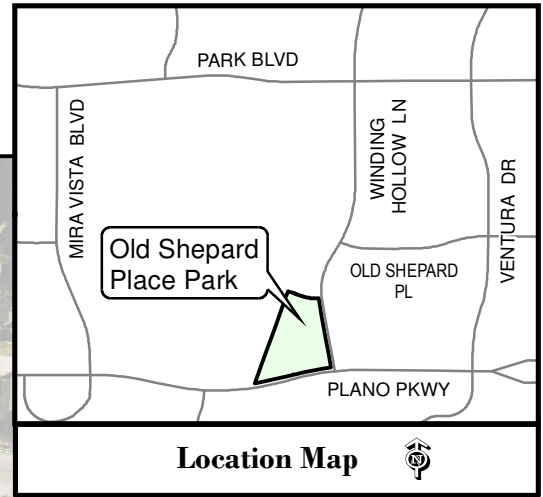

Plano - Fall Sports 2019
Old Shepard Place Park
1301 Winding Hollow Lane

TinaB 9/3/2019 L:\worduser\Athletics\Fall 2019\Old Shepard Place Park.mxd

Note: This map is for abstract purposes only. Map is void after Dec. 8, 2019.
Field use by schedule or reservation only.
Parking is limited...Please car pool.
Thank you for not parking on streets and respecting neighborhood integrity.