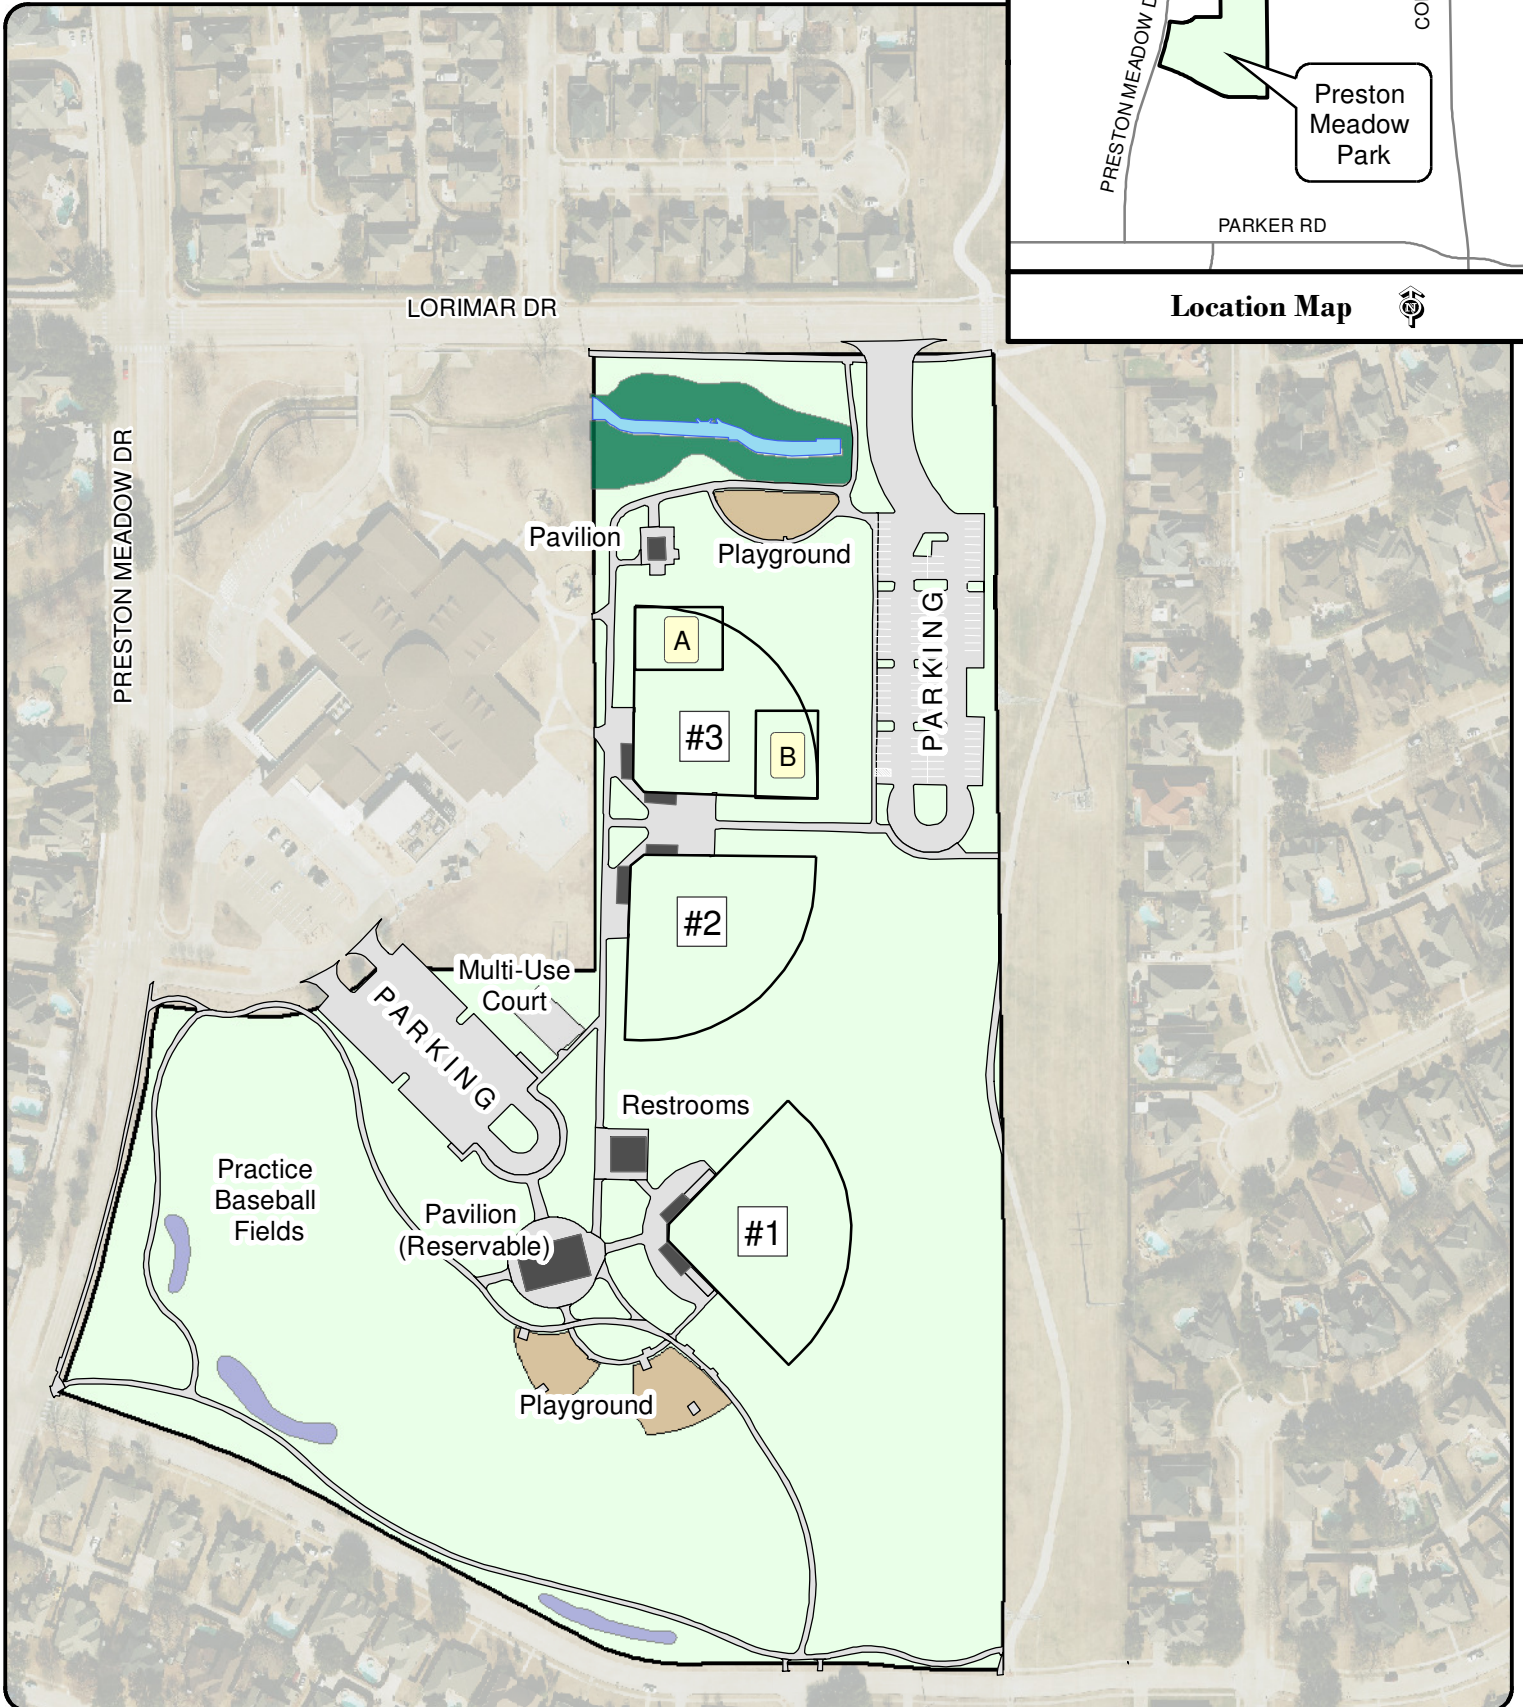

Plano - Fall Sports 2019  
**Preston Meadow Park**  
4243 Lorimar Drive

TinaB 9/3/2019 L:\worduser\Athletics\Fall 2019\Preston Meadow Park.mxd

Note: This map is for abstract purposes only. Map is void after Dec. 8, 2019.  
Field use by schedule or reservation only.  
Parking is limited...Please car pool.  
Thank you for not parking on streets and respecting neighborhood integrity.