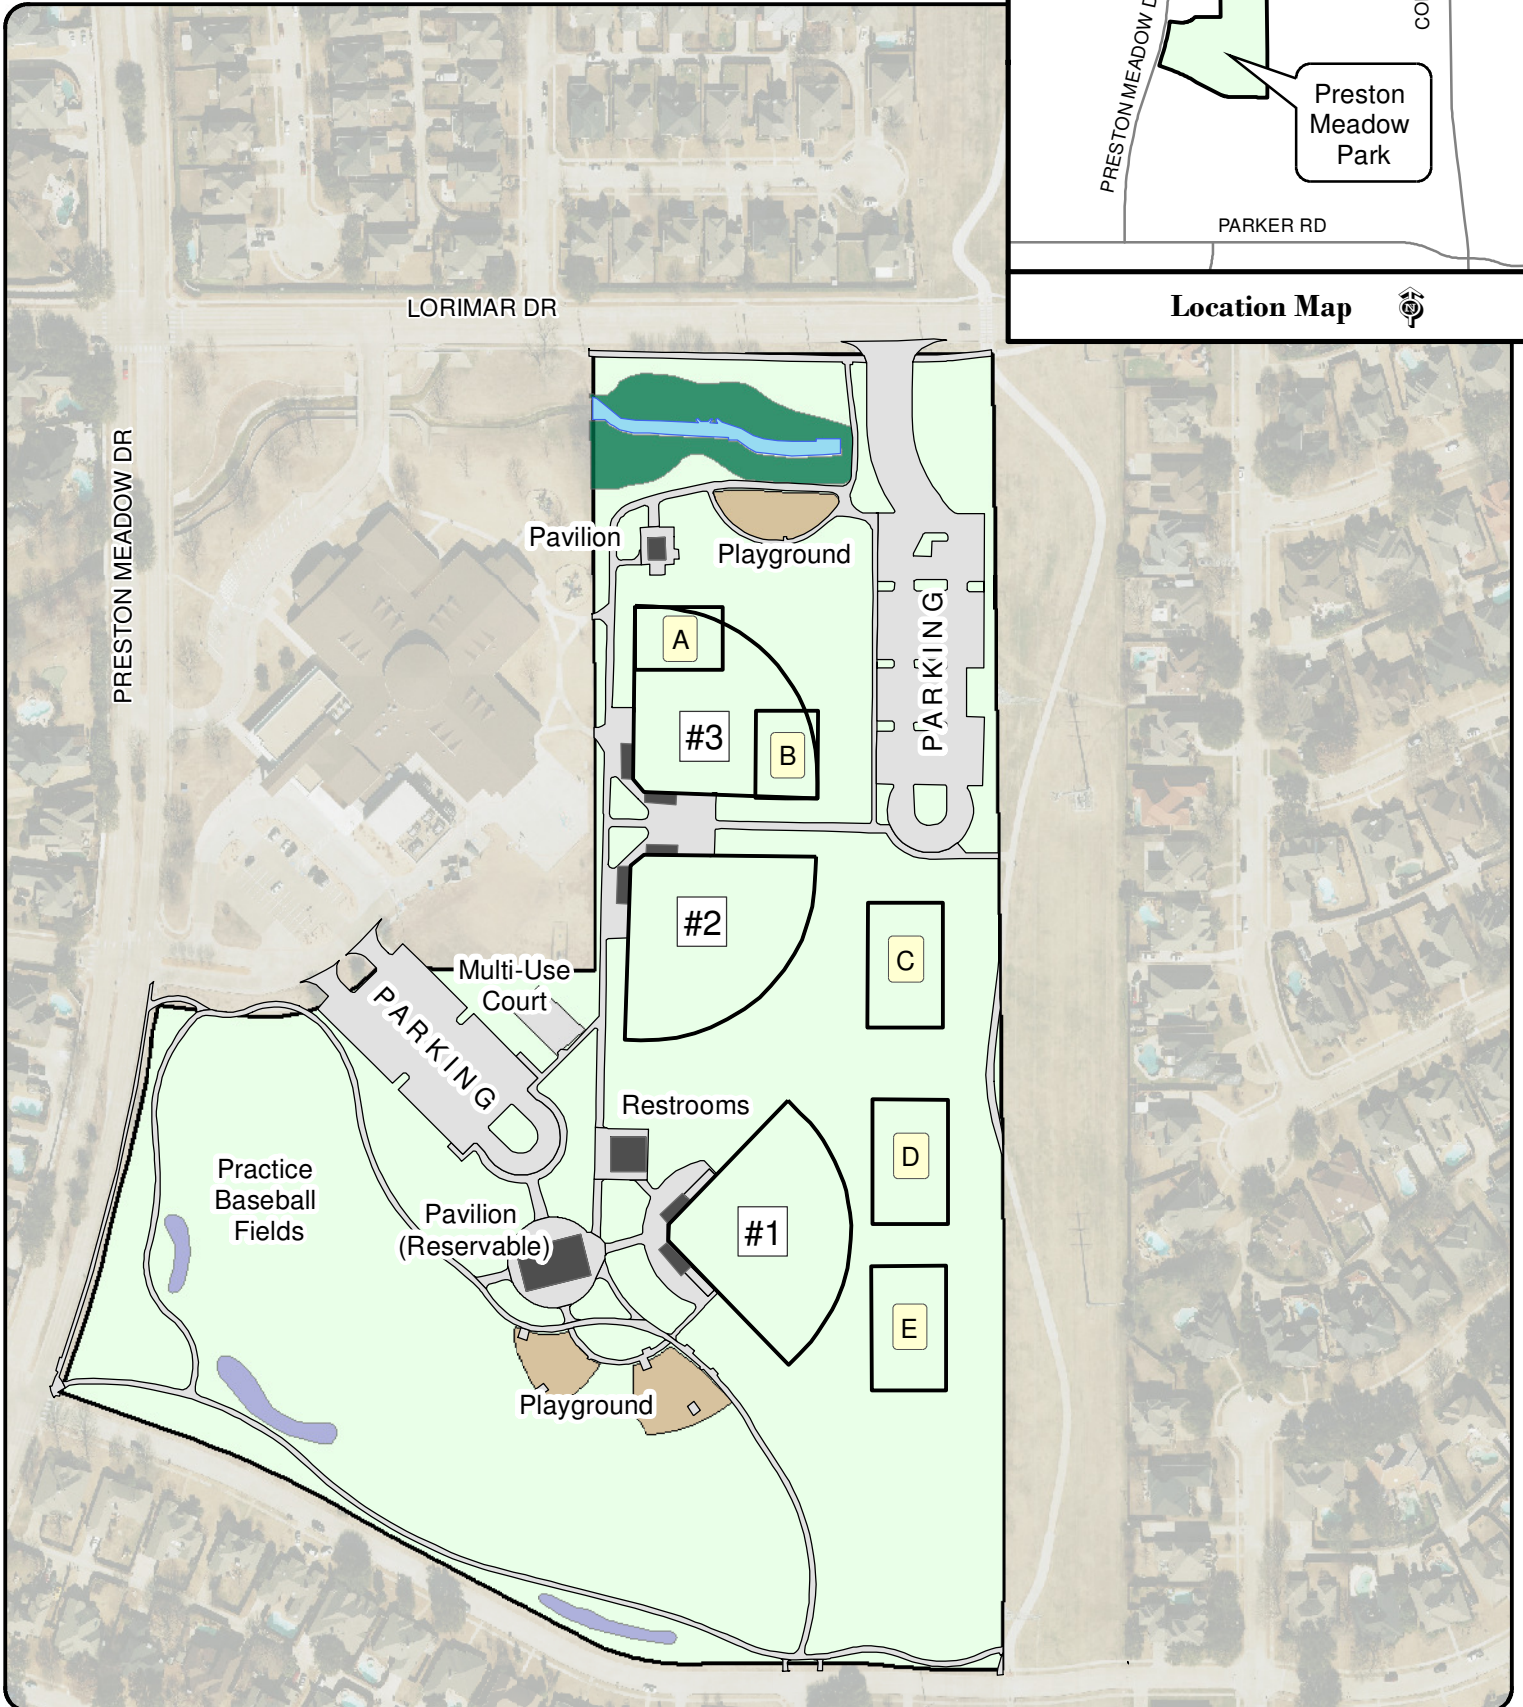

Plano - Spring Sports 2020
Preston Meadow Park
4243 Lorimar Drive

TinaB 1/15/2020 L:\worduser\Athletics\MXD\Pre\ Preston Meadow Park.mxd

Note: This map is for abstract purposes only. Map is void after Dec. 6, 2020.
Field use by schedule or reservation only.
Parking is limited...Please car pool.
Thank you for not parking on streets and respecting neighborhood integrity.