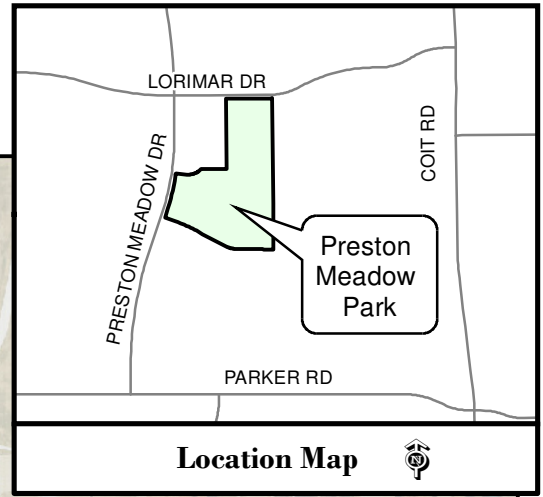

Plano - Spring Sports 2020
Preston Meadow Park
4243 Lorimar Drive

TinaB 1/15/2020 L:\worduser\Athletics\MXD\Pre\ Preston Meadow Park.mxd

Note: This map is for abstract purposes only. Map is void after Dec. 6, 2020.
Field use by schedule or reservation only.
Parking is limited...Please car pool.
Thank you for not parking on streets and respecting neighborhood integrity.