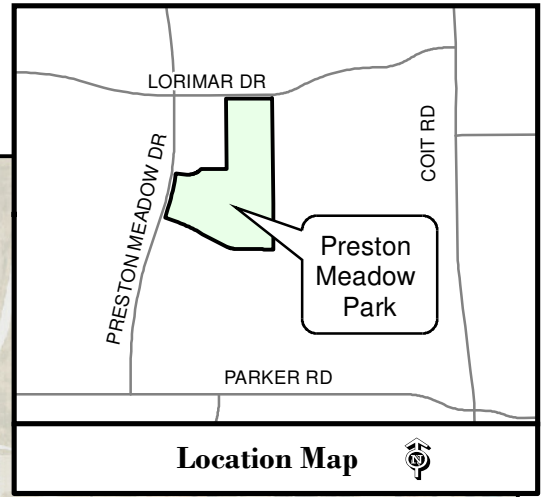

Plano - Fall Sports 2019  
**Preston Meadow Park**  
4243 Lorimar Drive

TinaB 9/3/2019 L:\worduser\Athletics\Fall 2019\Preston Meadow Park.mxd

Note: This map is for abstract purposes only. Map is void after Dec. 8, 2019.  
Field use by schedule or reservation only.  
Parking is limited...Please car pool.  
Thank you for not parking on streets and respecting neighborhood integrity.