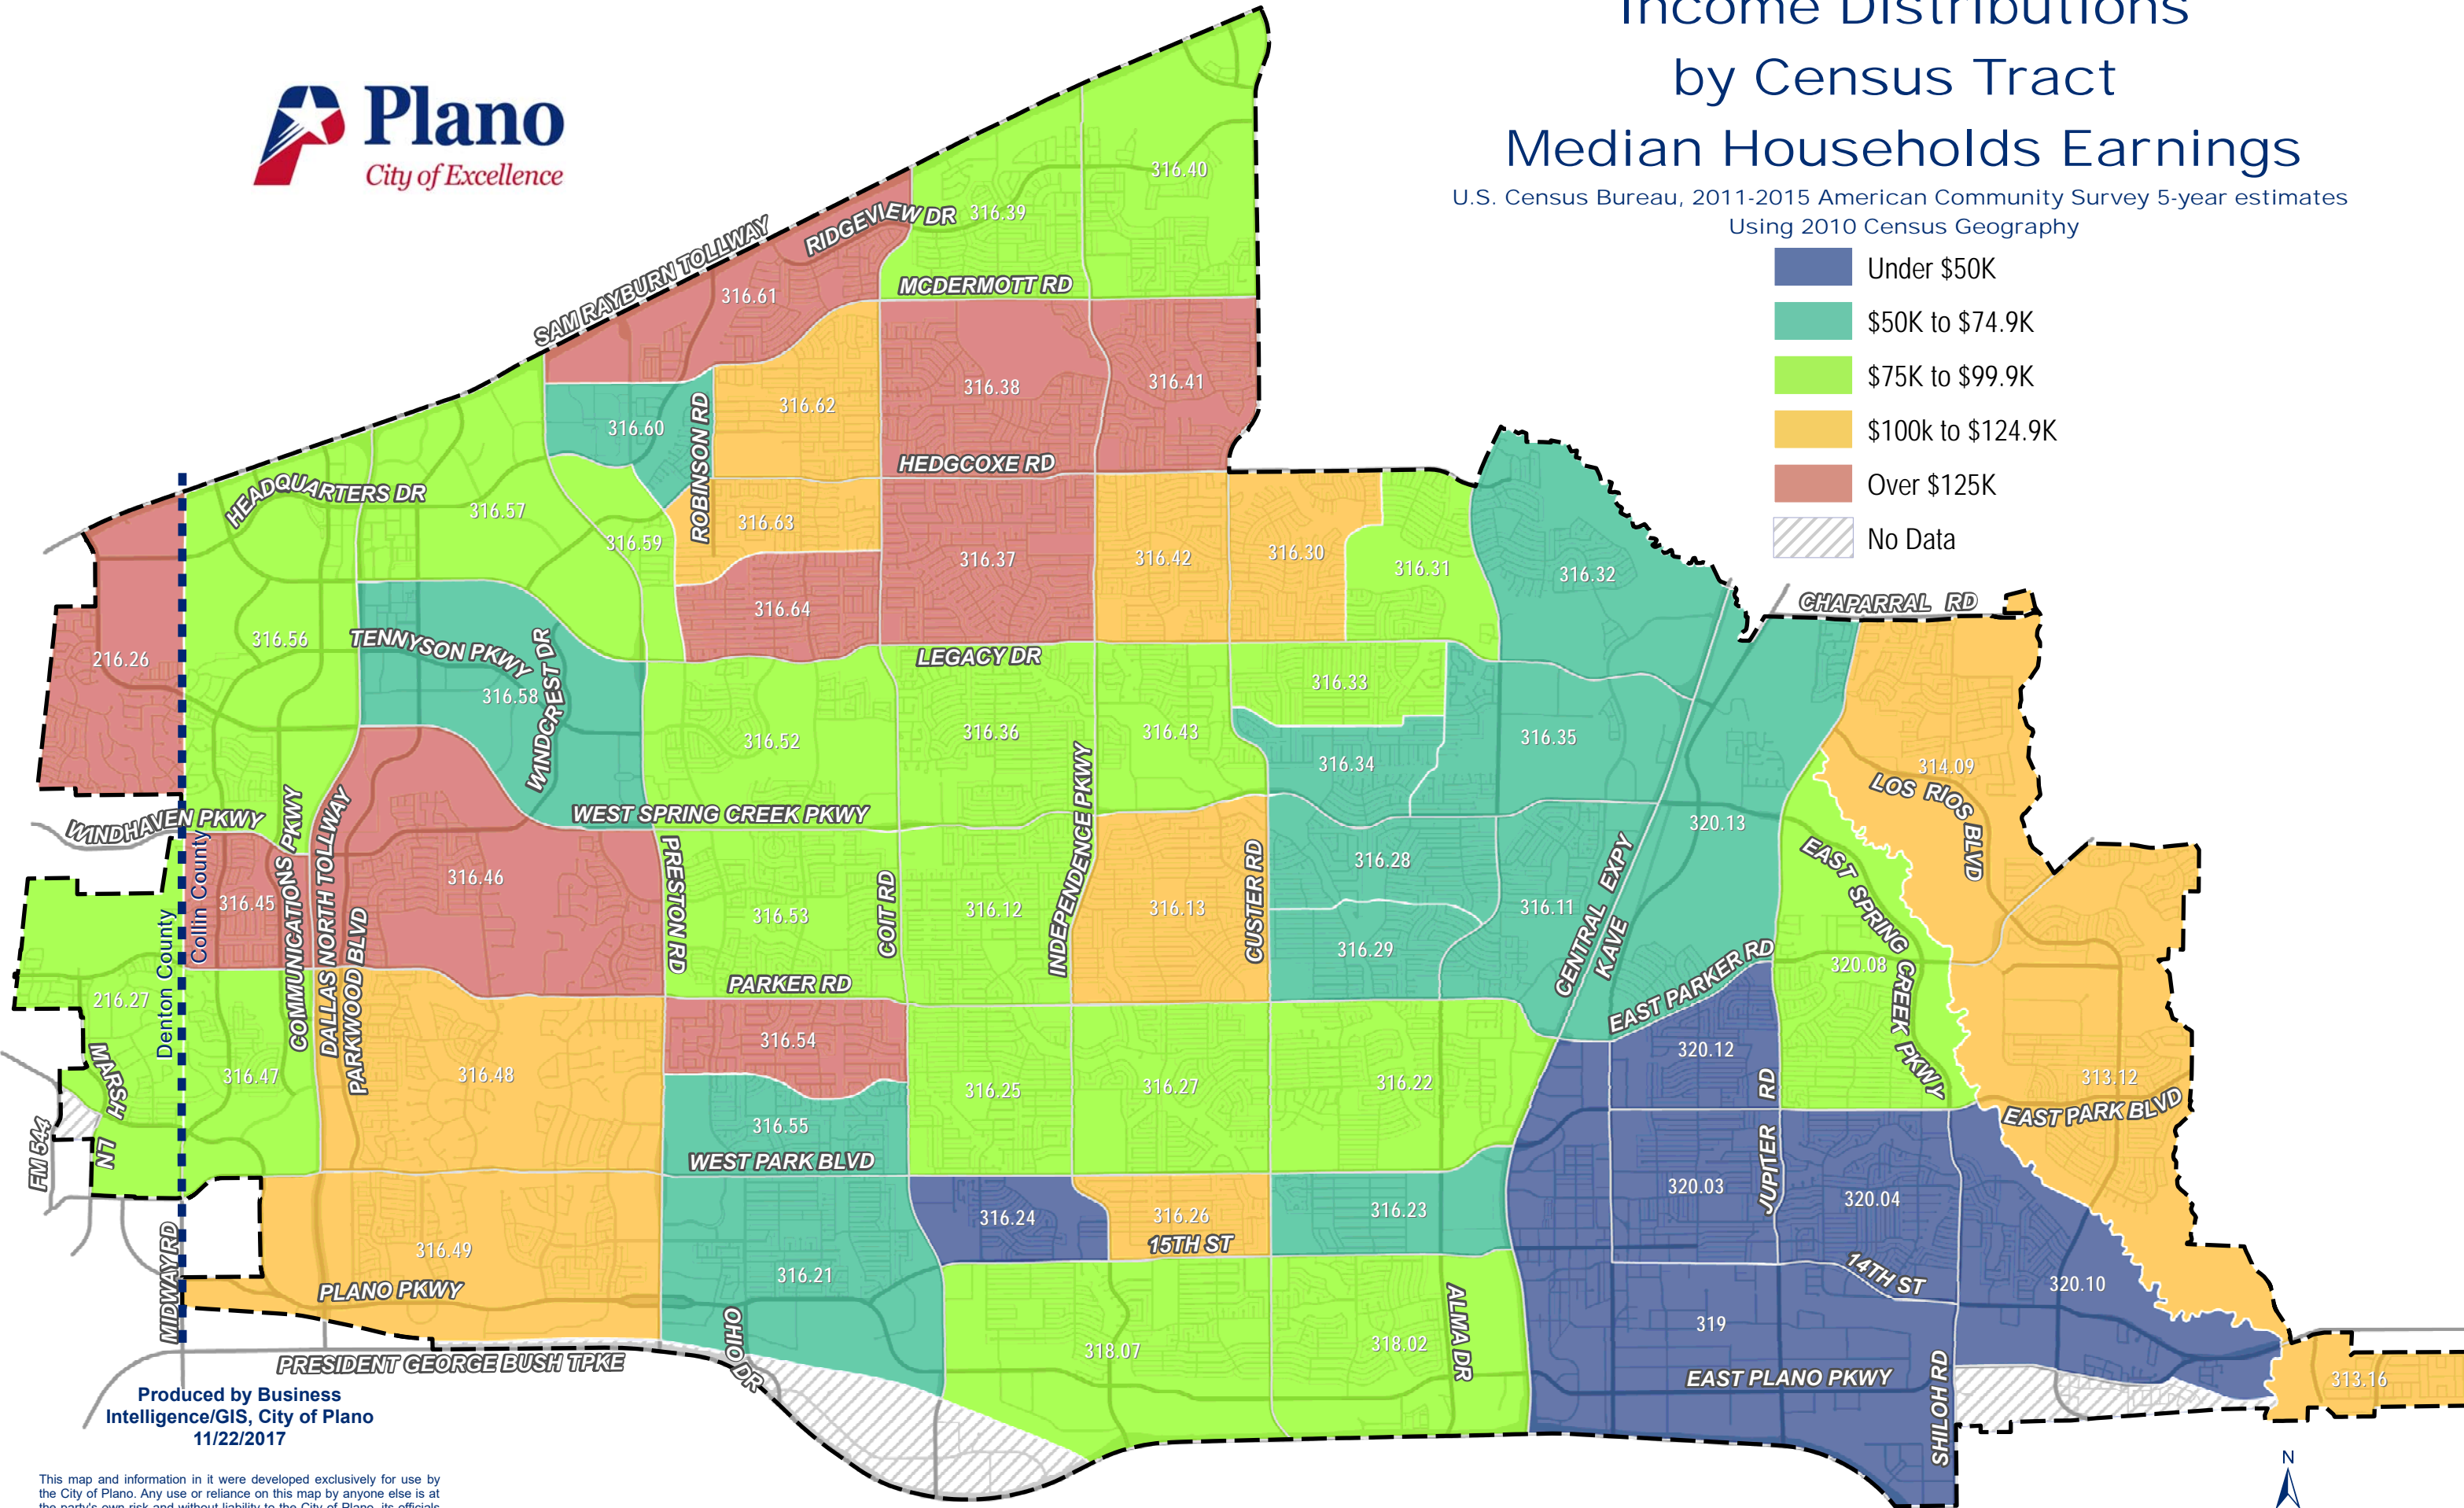

Income Distributions by Census Tract Median Households Earnings

U.S. Census Bureau, 2011-2015 American Community Survey 5-year estimates
Using 2010 Census Geography

Produced by Business Intelligence/GIS, City of Plano
11/22/2017

This map and information in it were developed exclusively for use by the City of Plano. Any use or reliance on this map by anyone else is at the party's own risk and without liability to the City of Plano, its officials or employees for any discrepancies, errors, or variances which may

sharif_11/22/2017 Z:\Comprehensive Planning\GIS\ACS2015_5yr_CENSUS\TRACT\WebMaps\2015ACS_InvMedian.mxd