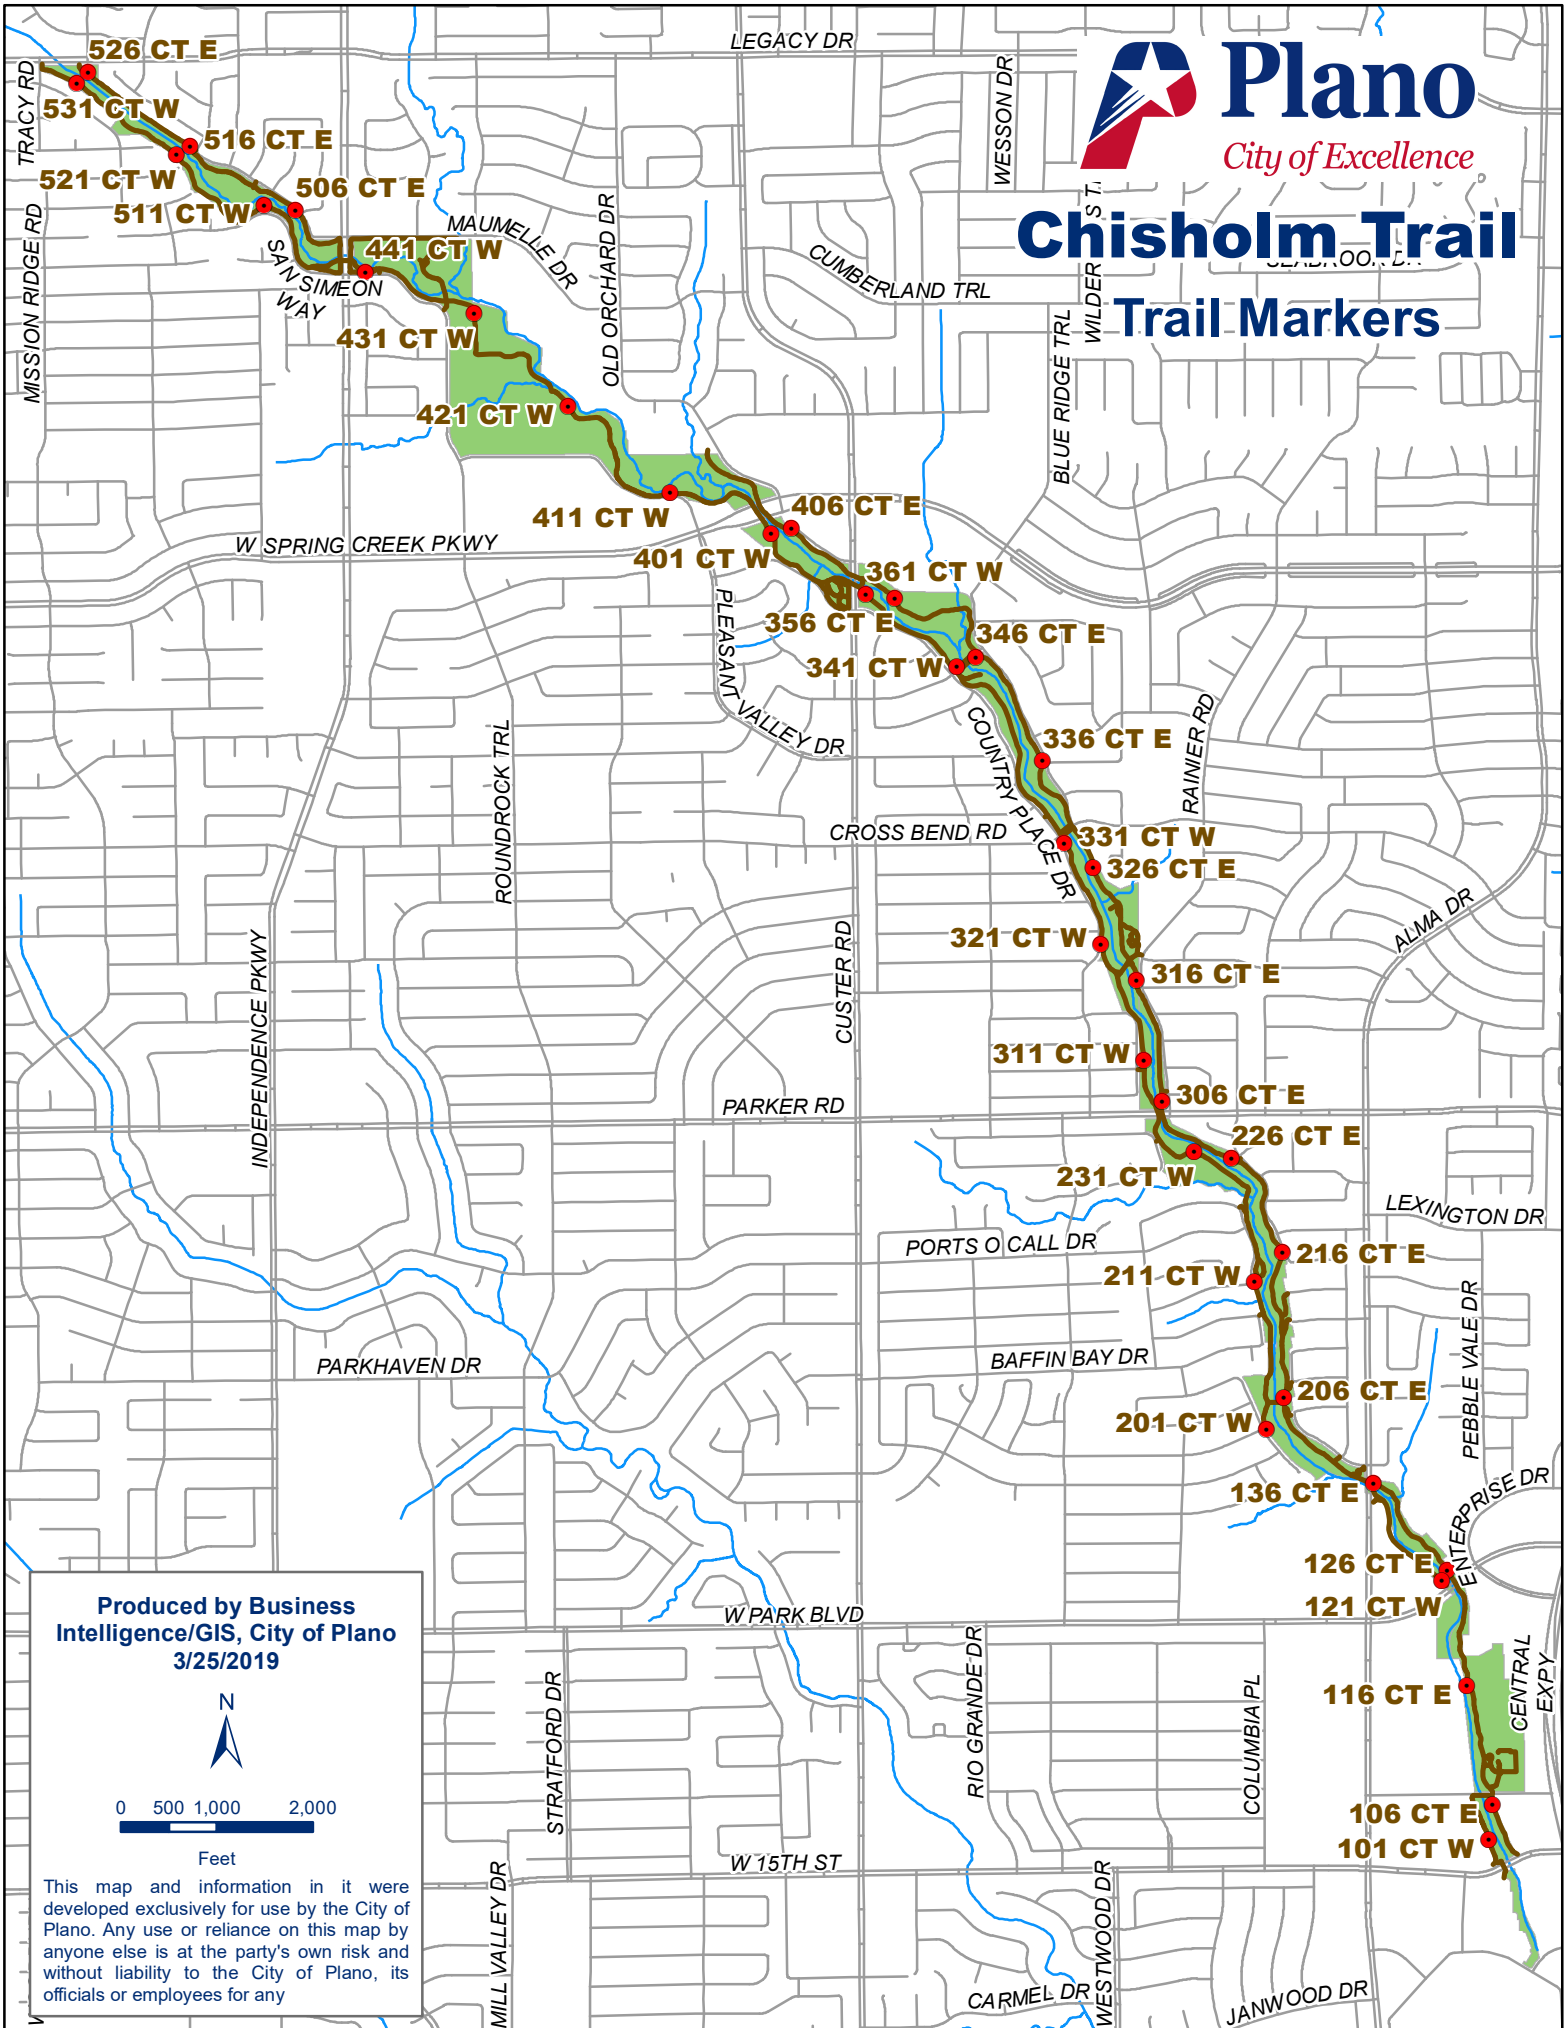

Chisholm Trail

Trail Markers

Produced by Business Intelligence/GIS, City of Plano
3/25/2019

0 500 1,000 2,000

Feet

This map and information in it were developed exclusively for use by the City of Plano. Any use or reliance on this map by anyone else is at the party's own risk and without liability to the City of Plano, its officials or employees for any