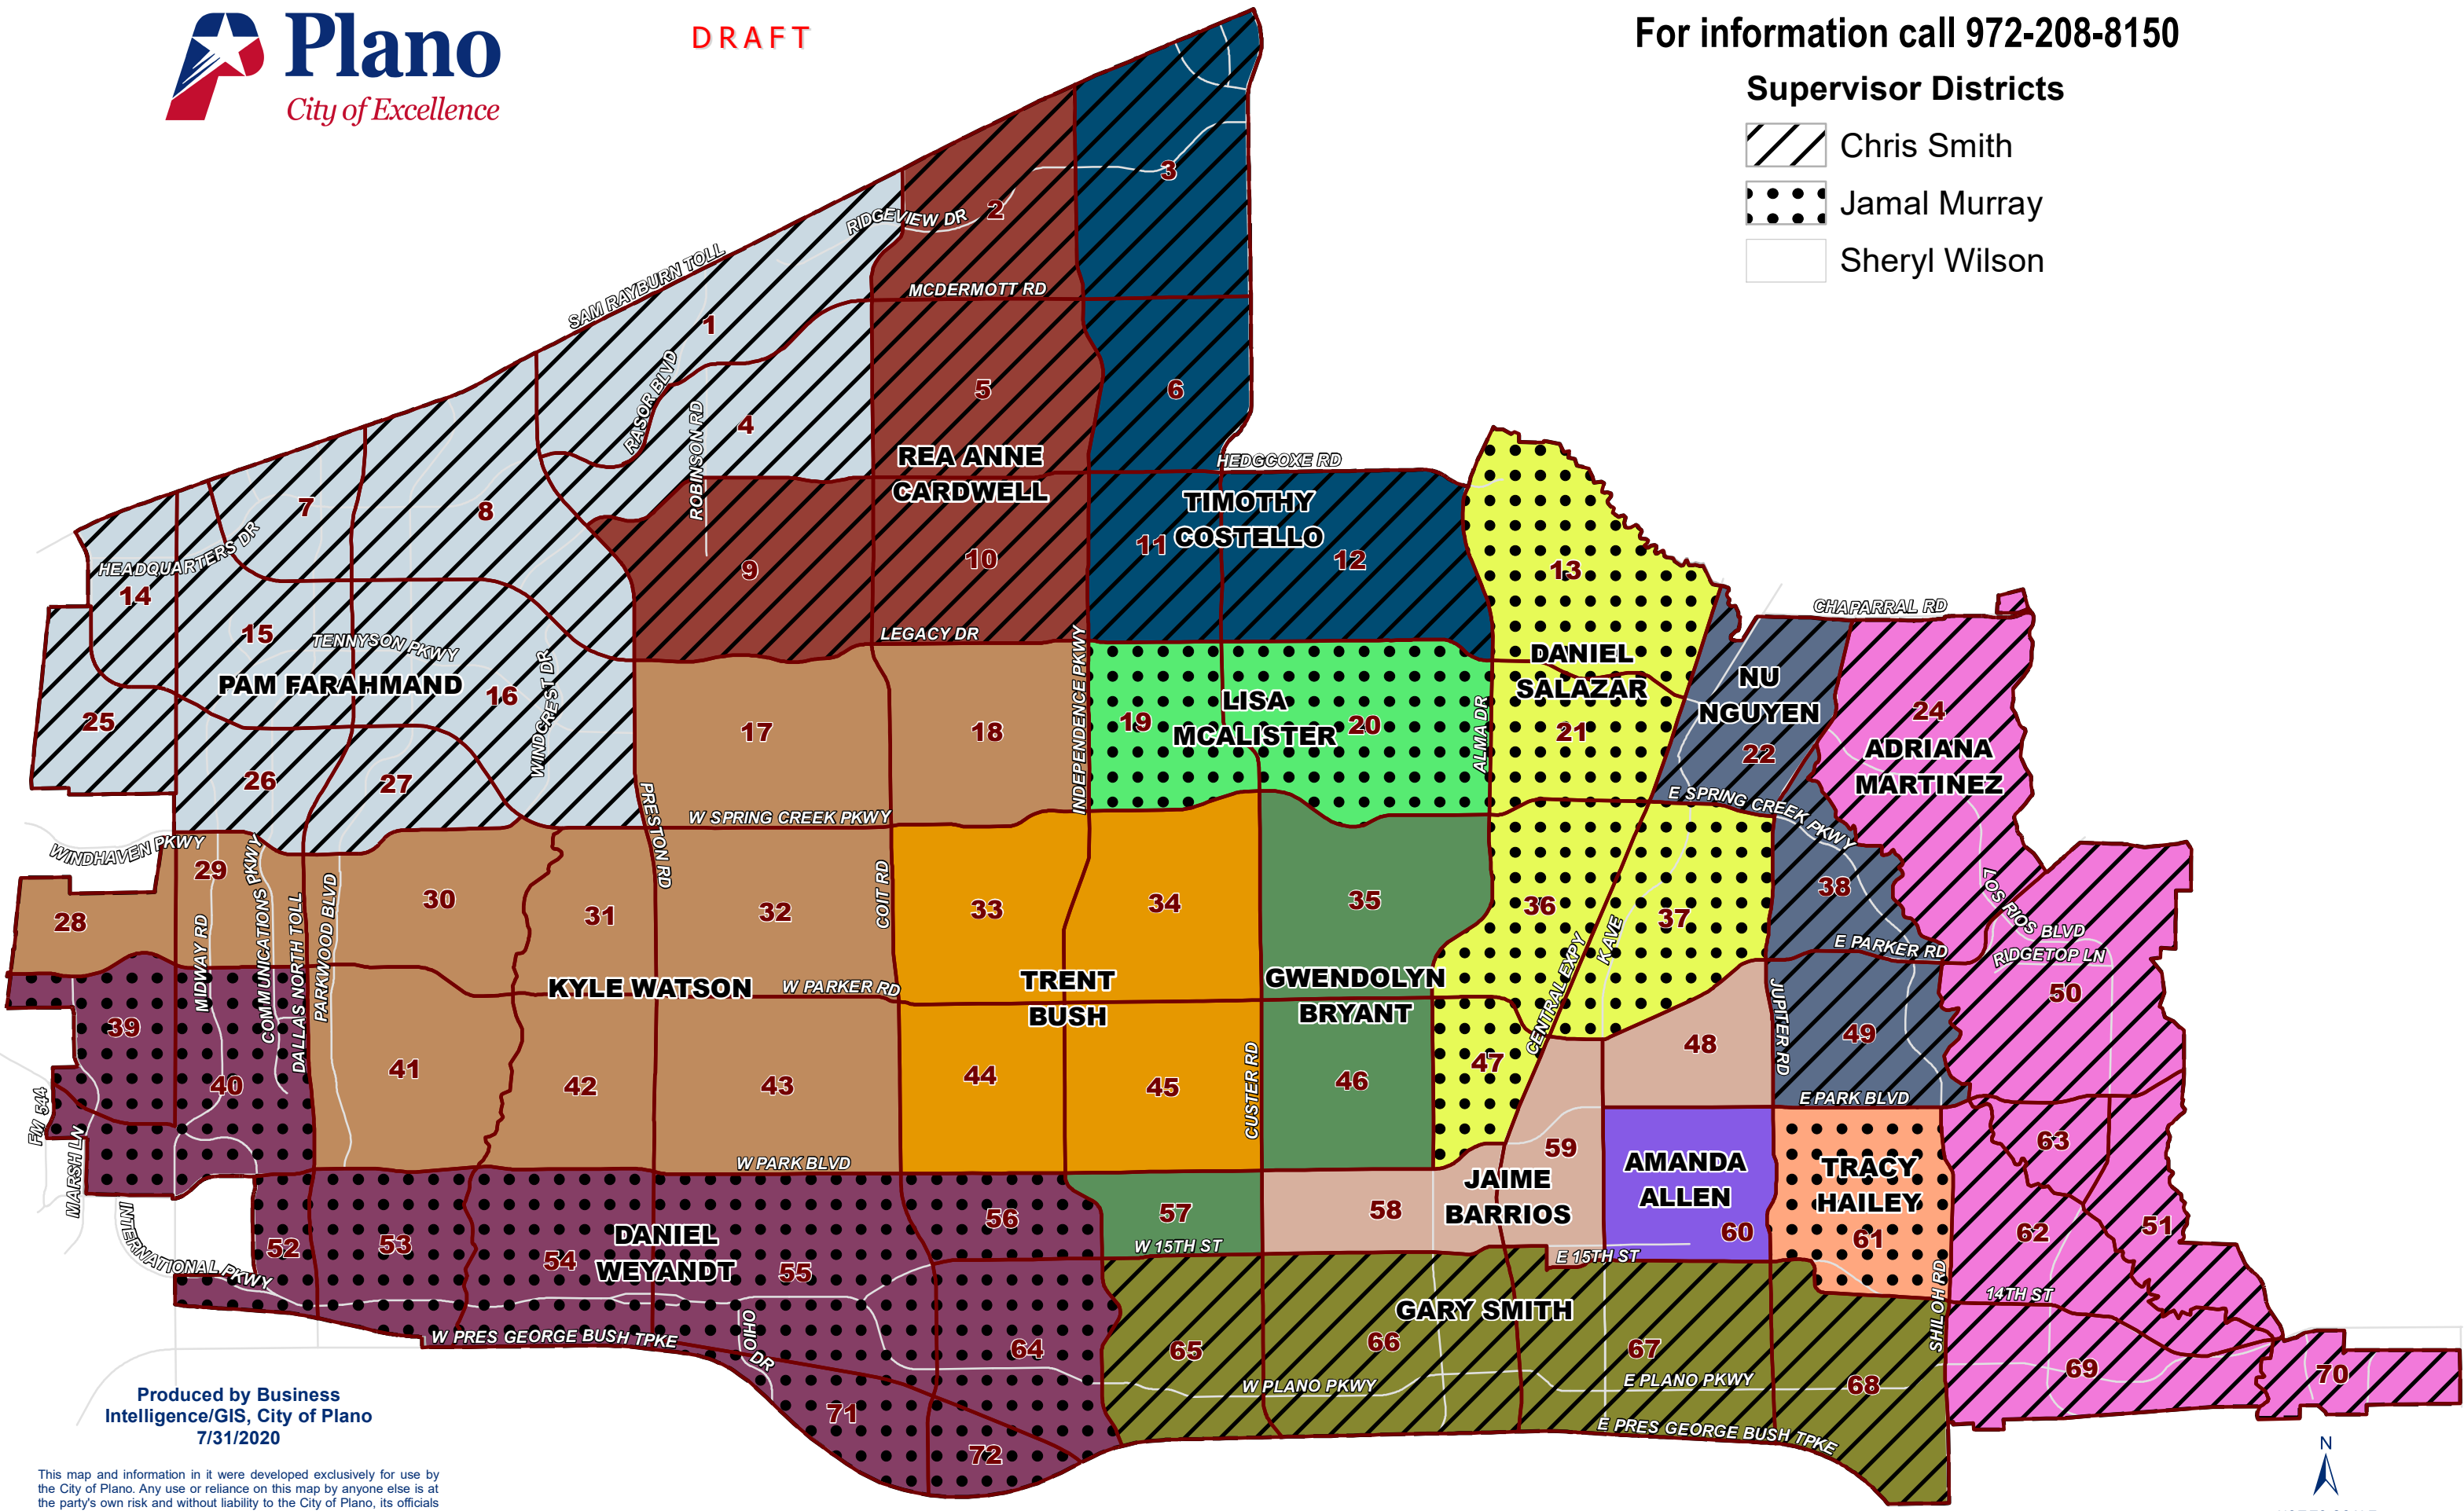

Supervisor Districts

-  Chris Smith
-  Jamal Murray
-  Sheryl Wilson

Produced by Business Intelligence/GIS, City of Plano
7/31/2020

This map and information in it were developed exclusively for use by the City of Plano. Any use or reliance on this map by anyone else is at the party's own risk and without liability to the City of Plano, its officials or employees for any discrepancies, errors, or variances which may

sheenk 7/31/2020 S:\GIS_Shared\Neighborhood_Services\SpecialistDistricts\MXD\SpecialistDistricts_NLUs.mxd