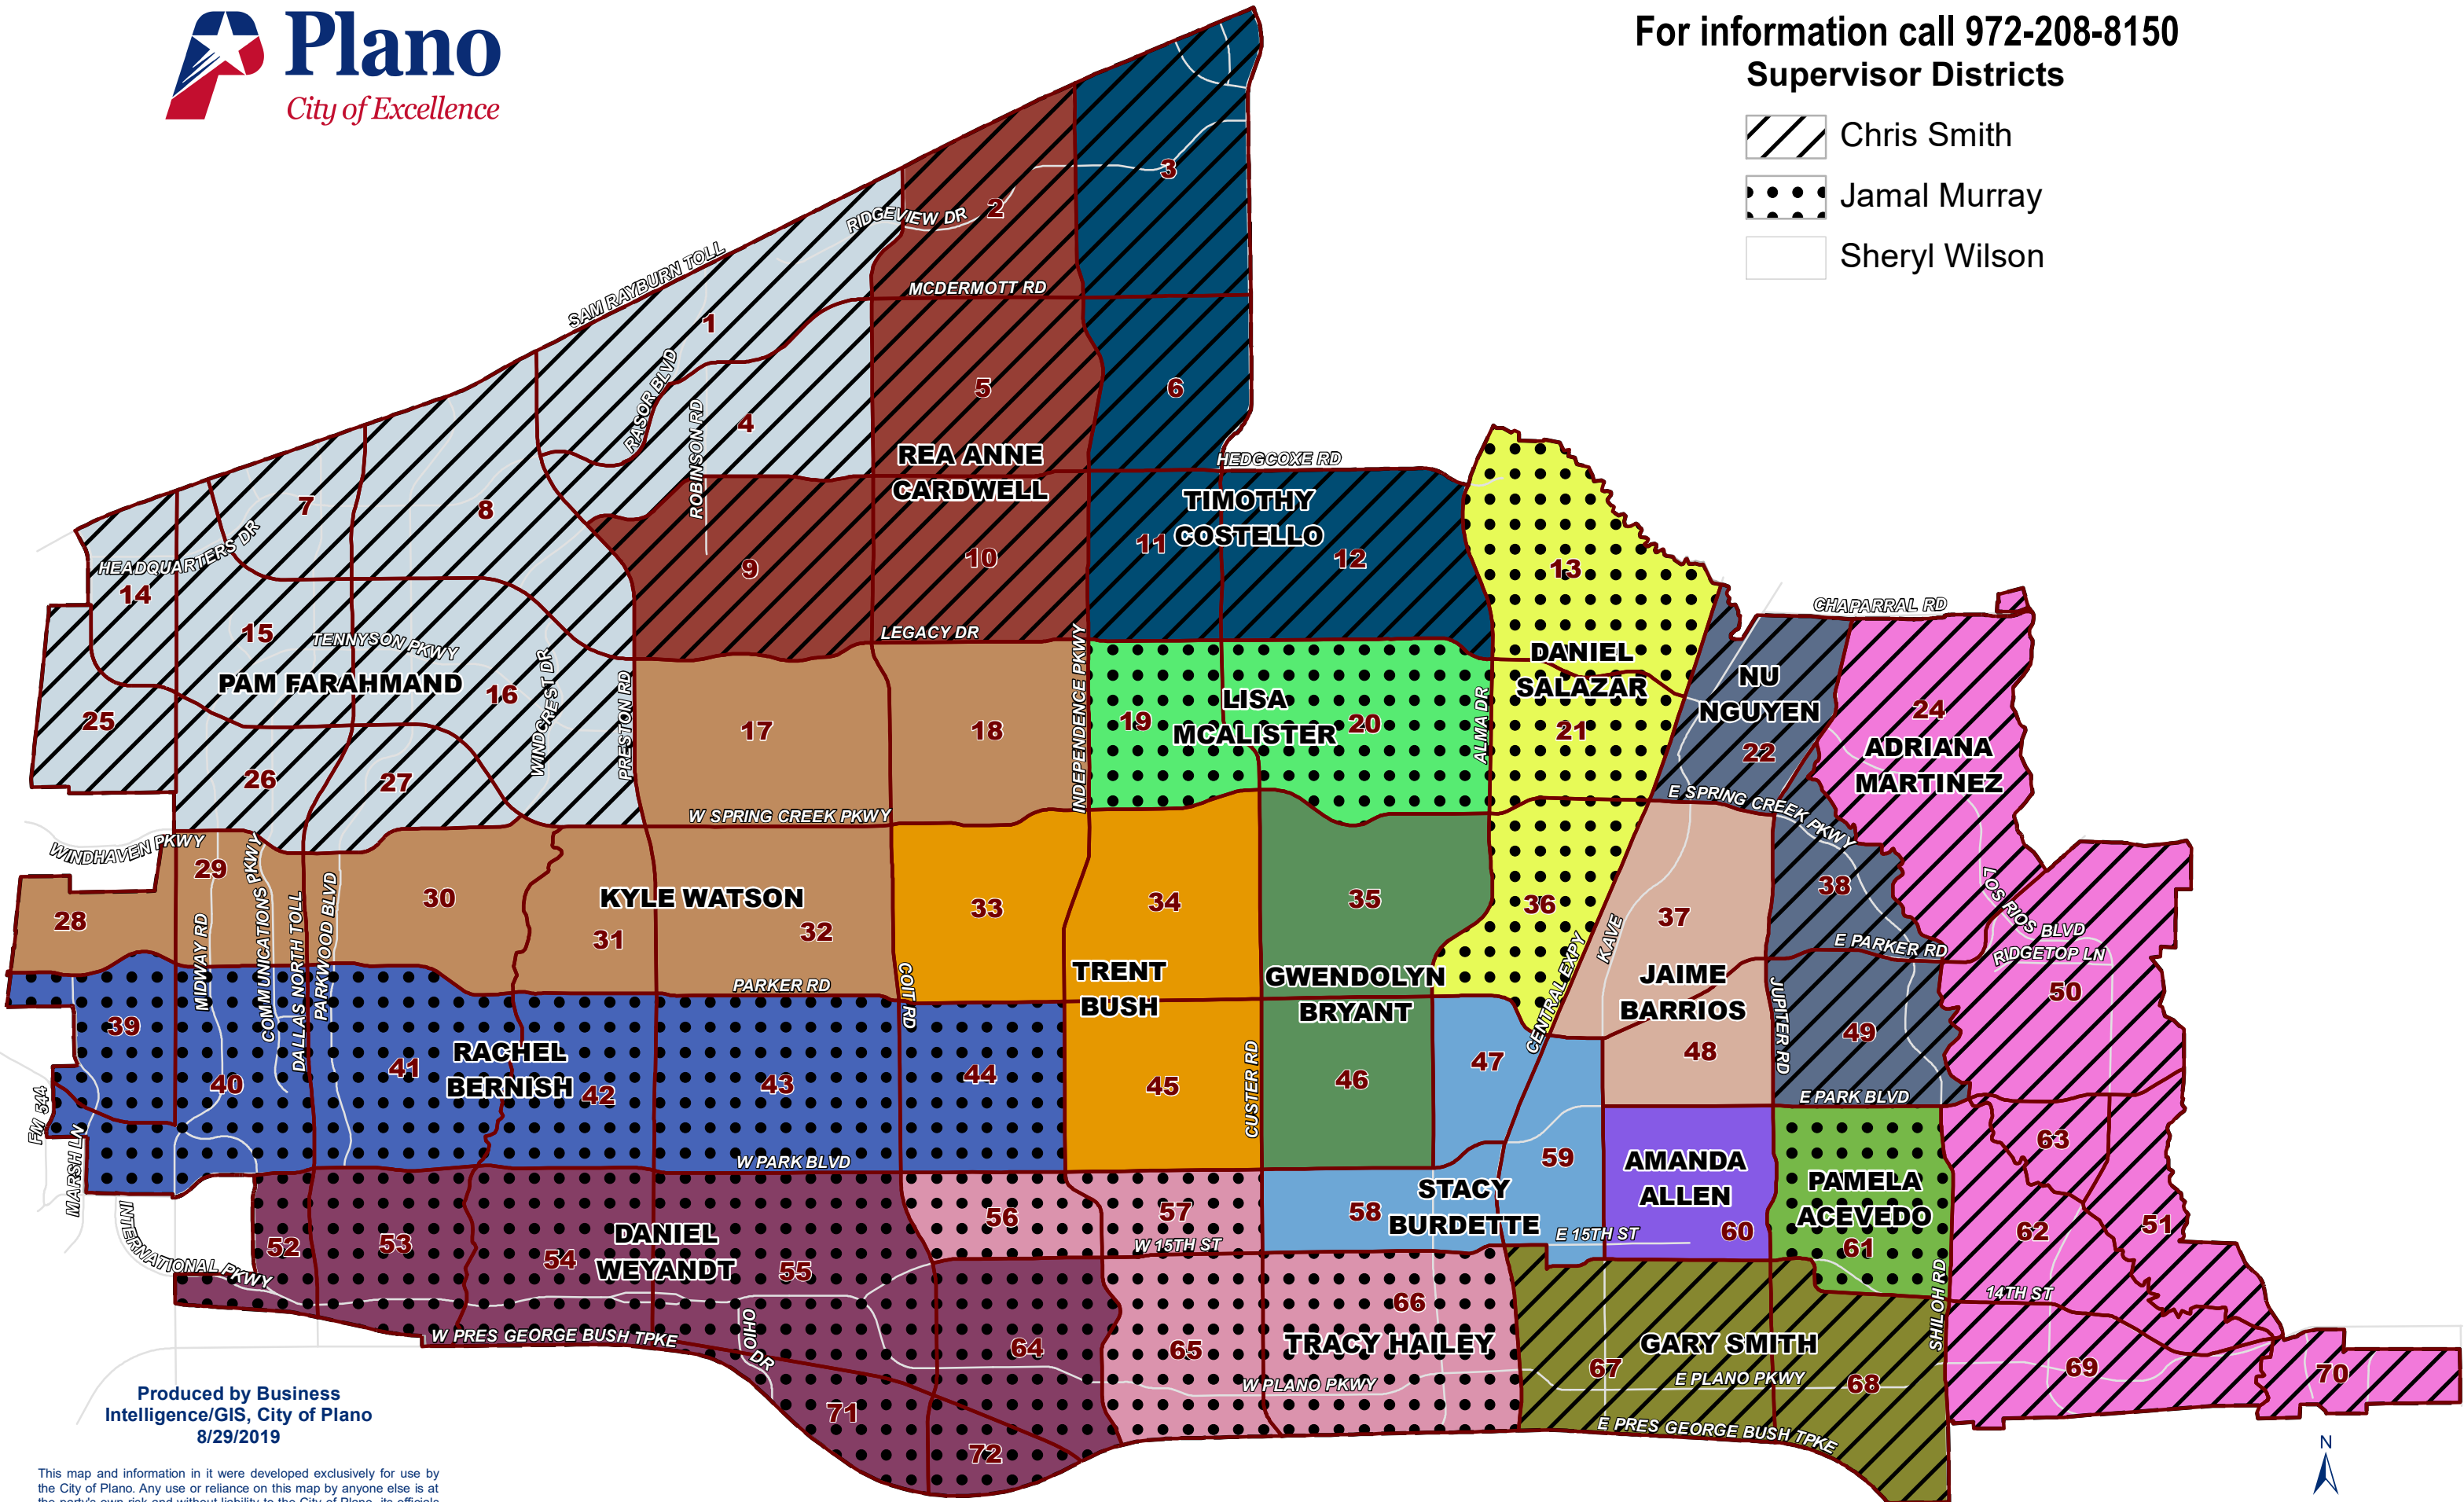

Supervisor Districts

-  Chris Smith
-  Jamal Murray
-  Sheryl Wilson

Produced by Business Intelligence/GIS, City of Plano
8/29/2019

This map and information in it were developed exclusively for use by the City of Plano. Any use or reliance on this map by anyone else is at the party's own risk and without liability to the City of Plano, its officials or employees for any discrepancies, errors, or variances which may

sharif_8/29/2019_S:\GIS_Shared\Neighborhood_Services\Specialist\Districts\MXD\Specialist\Districts_NLUs.mxd