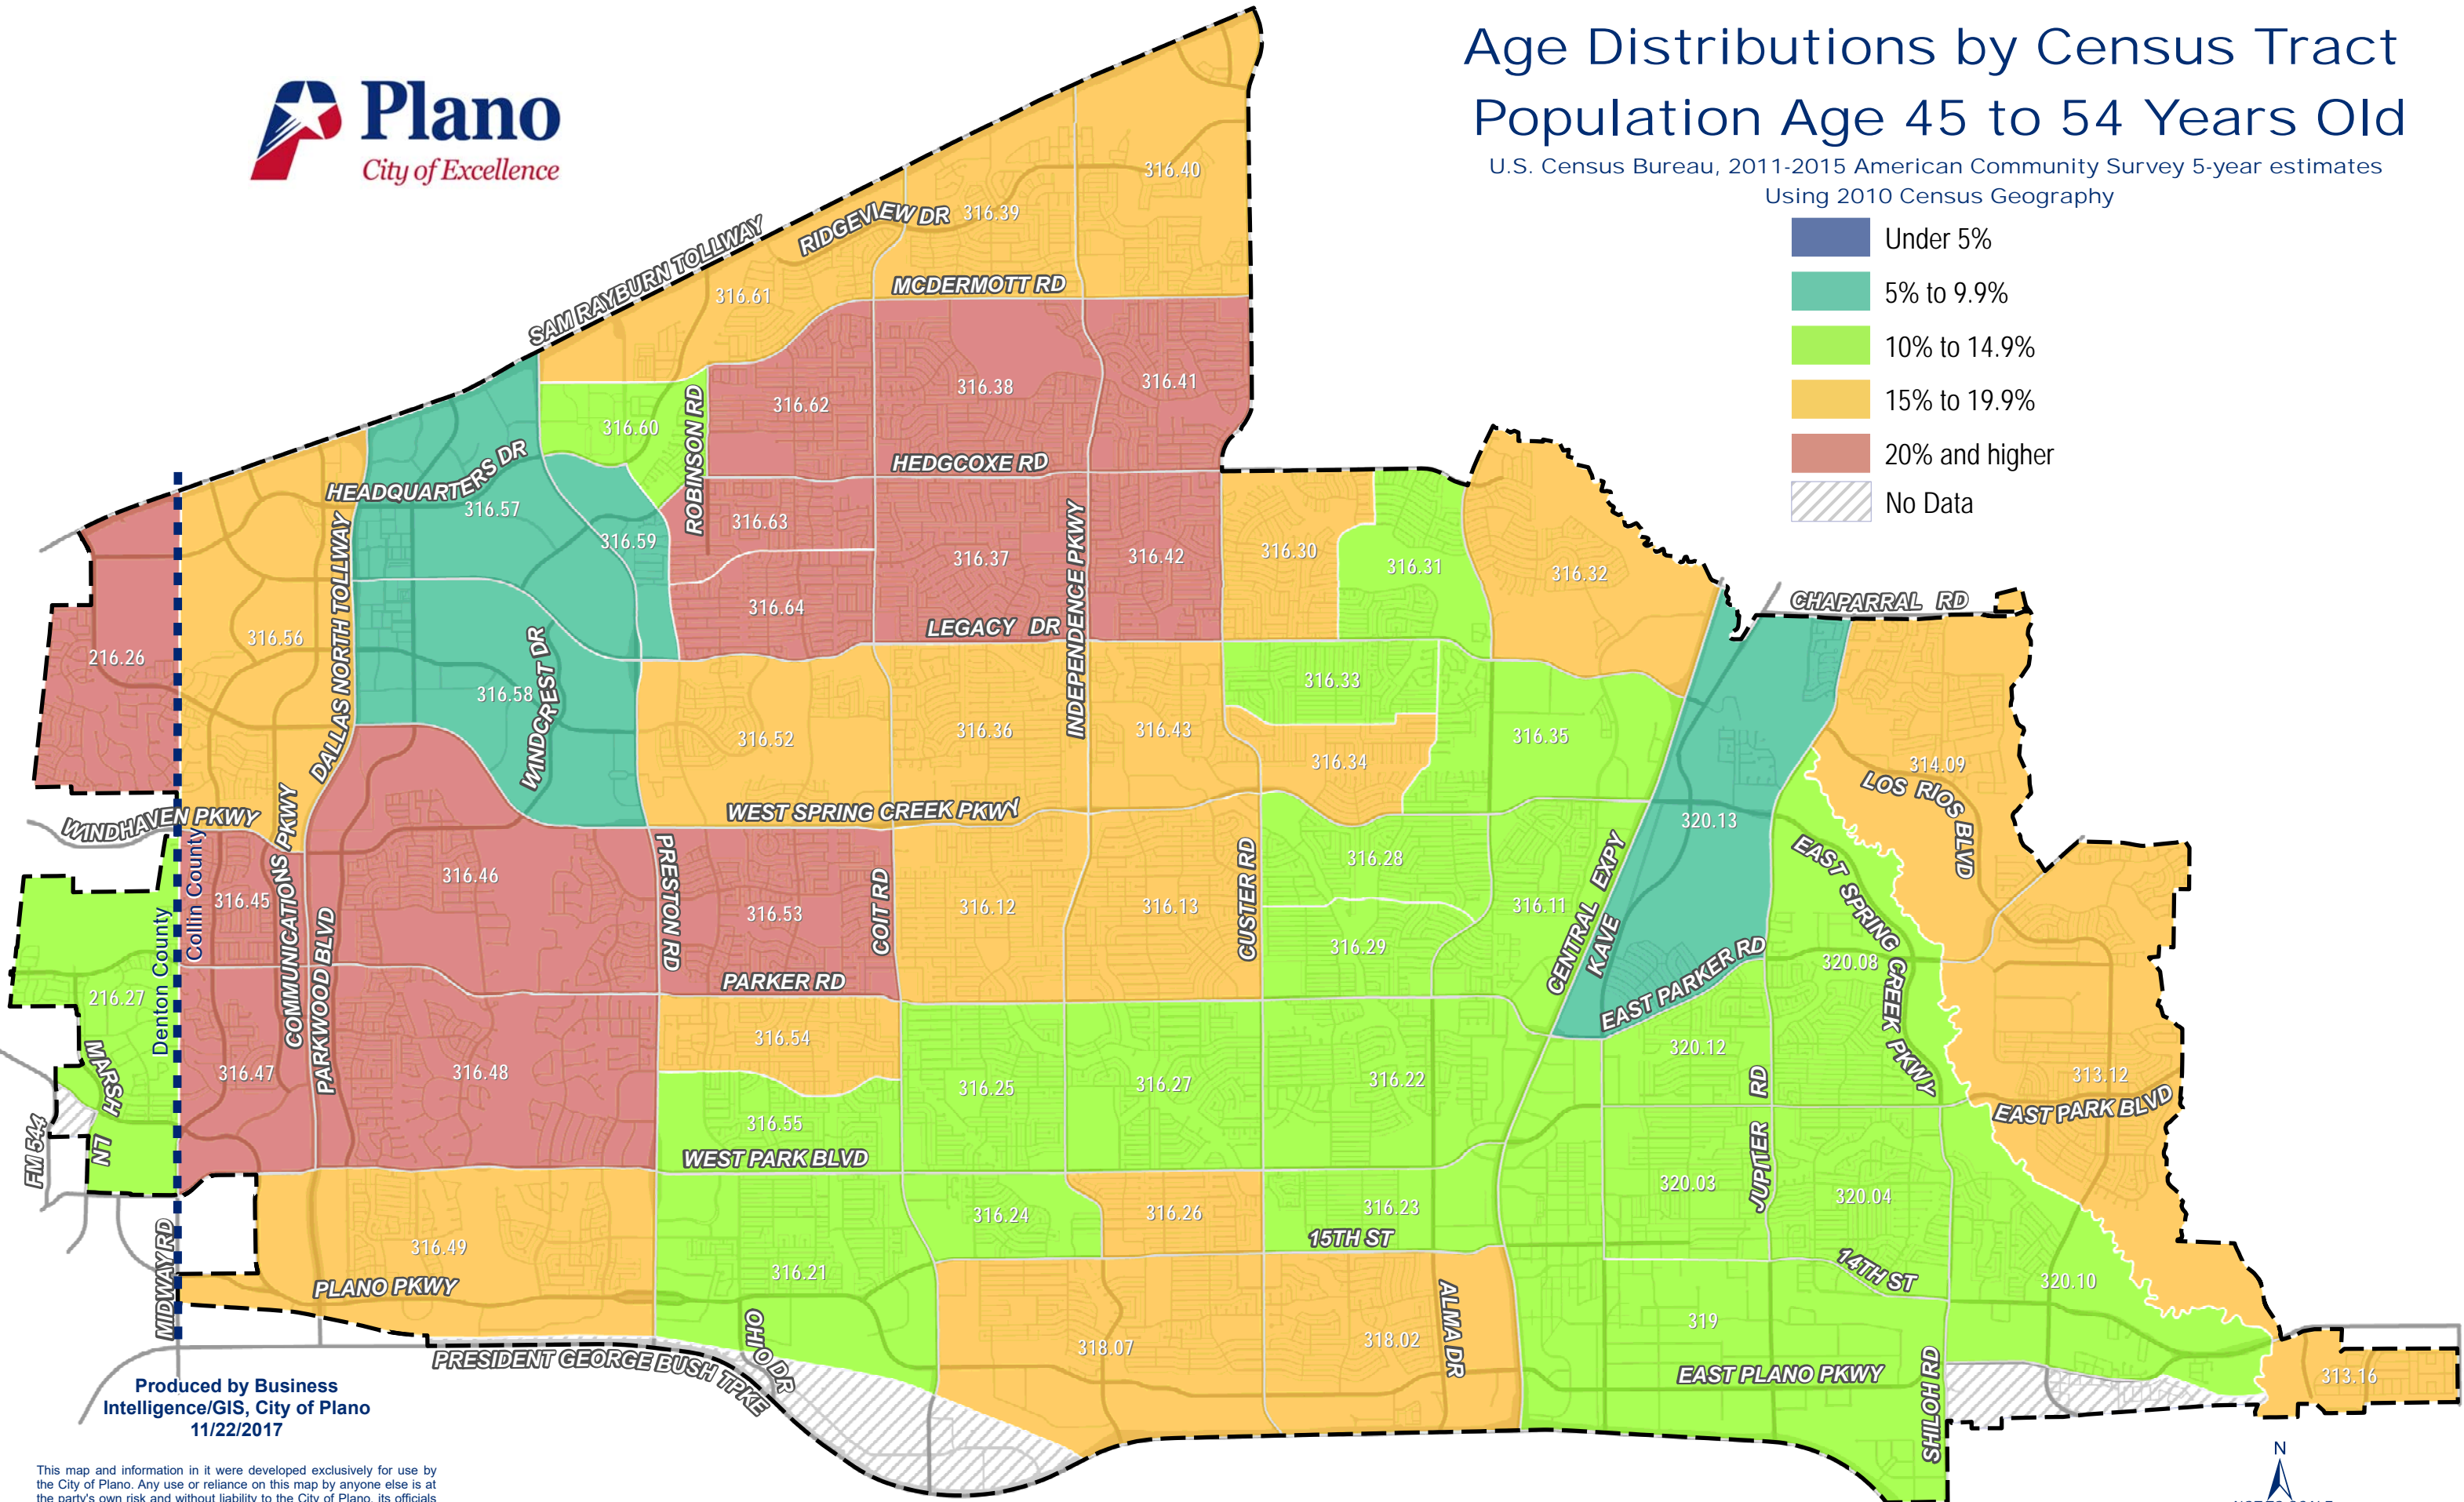

Age Distributions by Census Tract Population Age 45 to 54 Years Old

U.S. Census Bureau, 2011-2015 American Community Survey 5-year estimates
Using 2010 Census Geography

Produced by Business Intelligence/GIS, City of Plano
11/22/2017

This map and information in it were developed exclusively for use by the City of Plano. Any use or reliance on this map by anyone else is at the party's own risk and without liability to the City of Plano, its officials or employees for any discrepancies, errors, or variances which may

shaif.11/21/2017 2:08:00 PM C:\Users\shaif\Documents\GIS\Classes\2015\ACS_Age_45-54\ACS_Age_45-54\Map_11/21/2017 2:08:00 PM.mxd