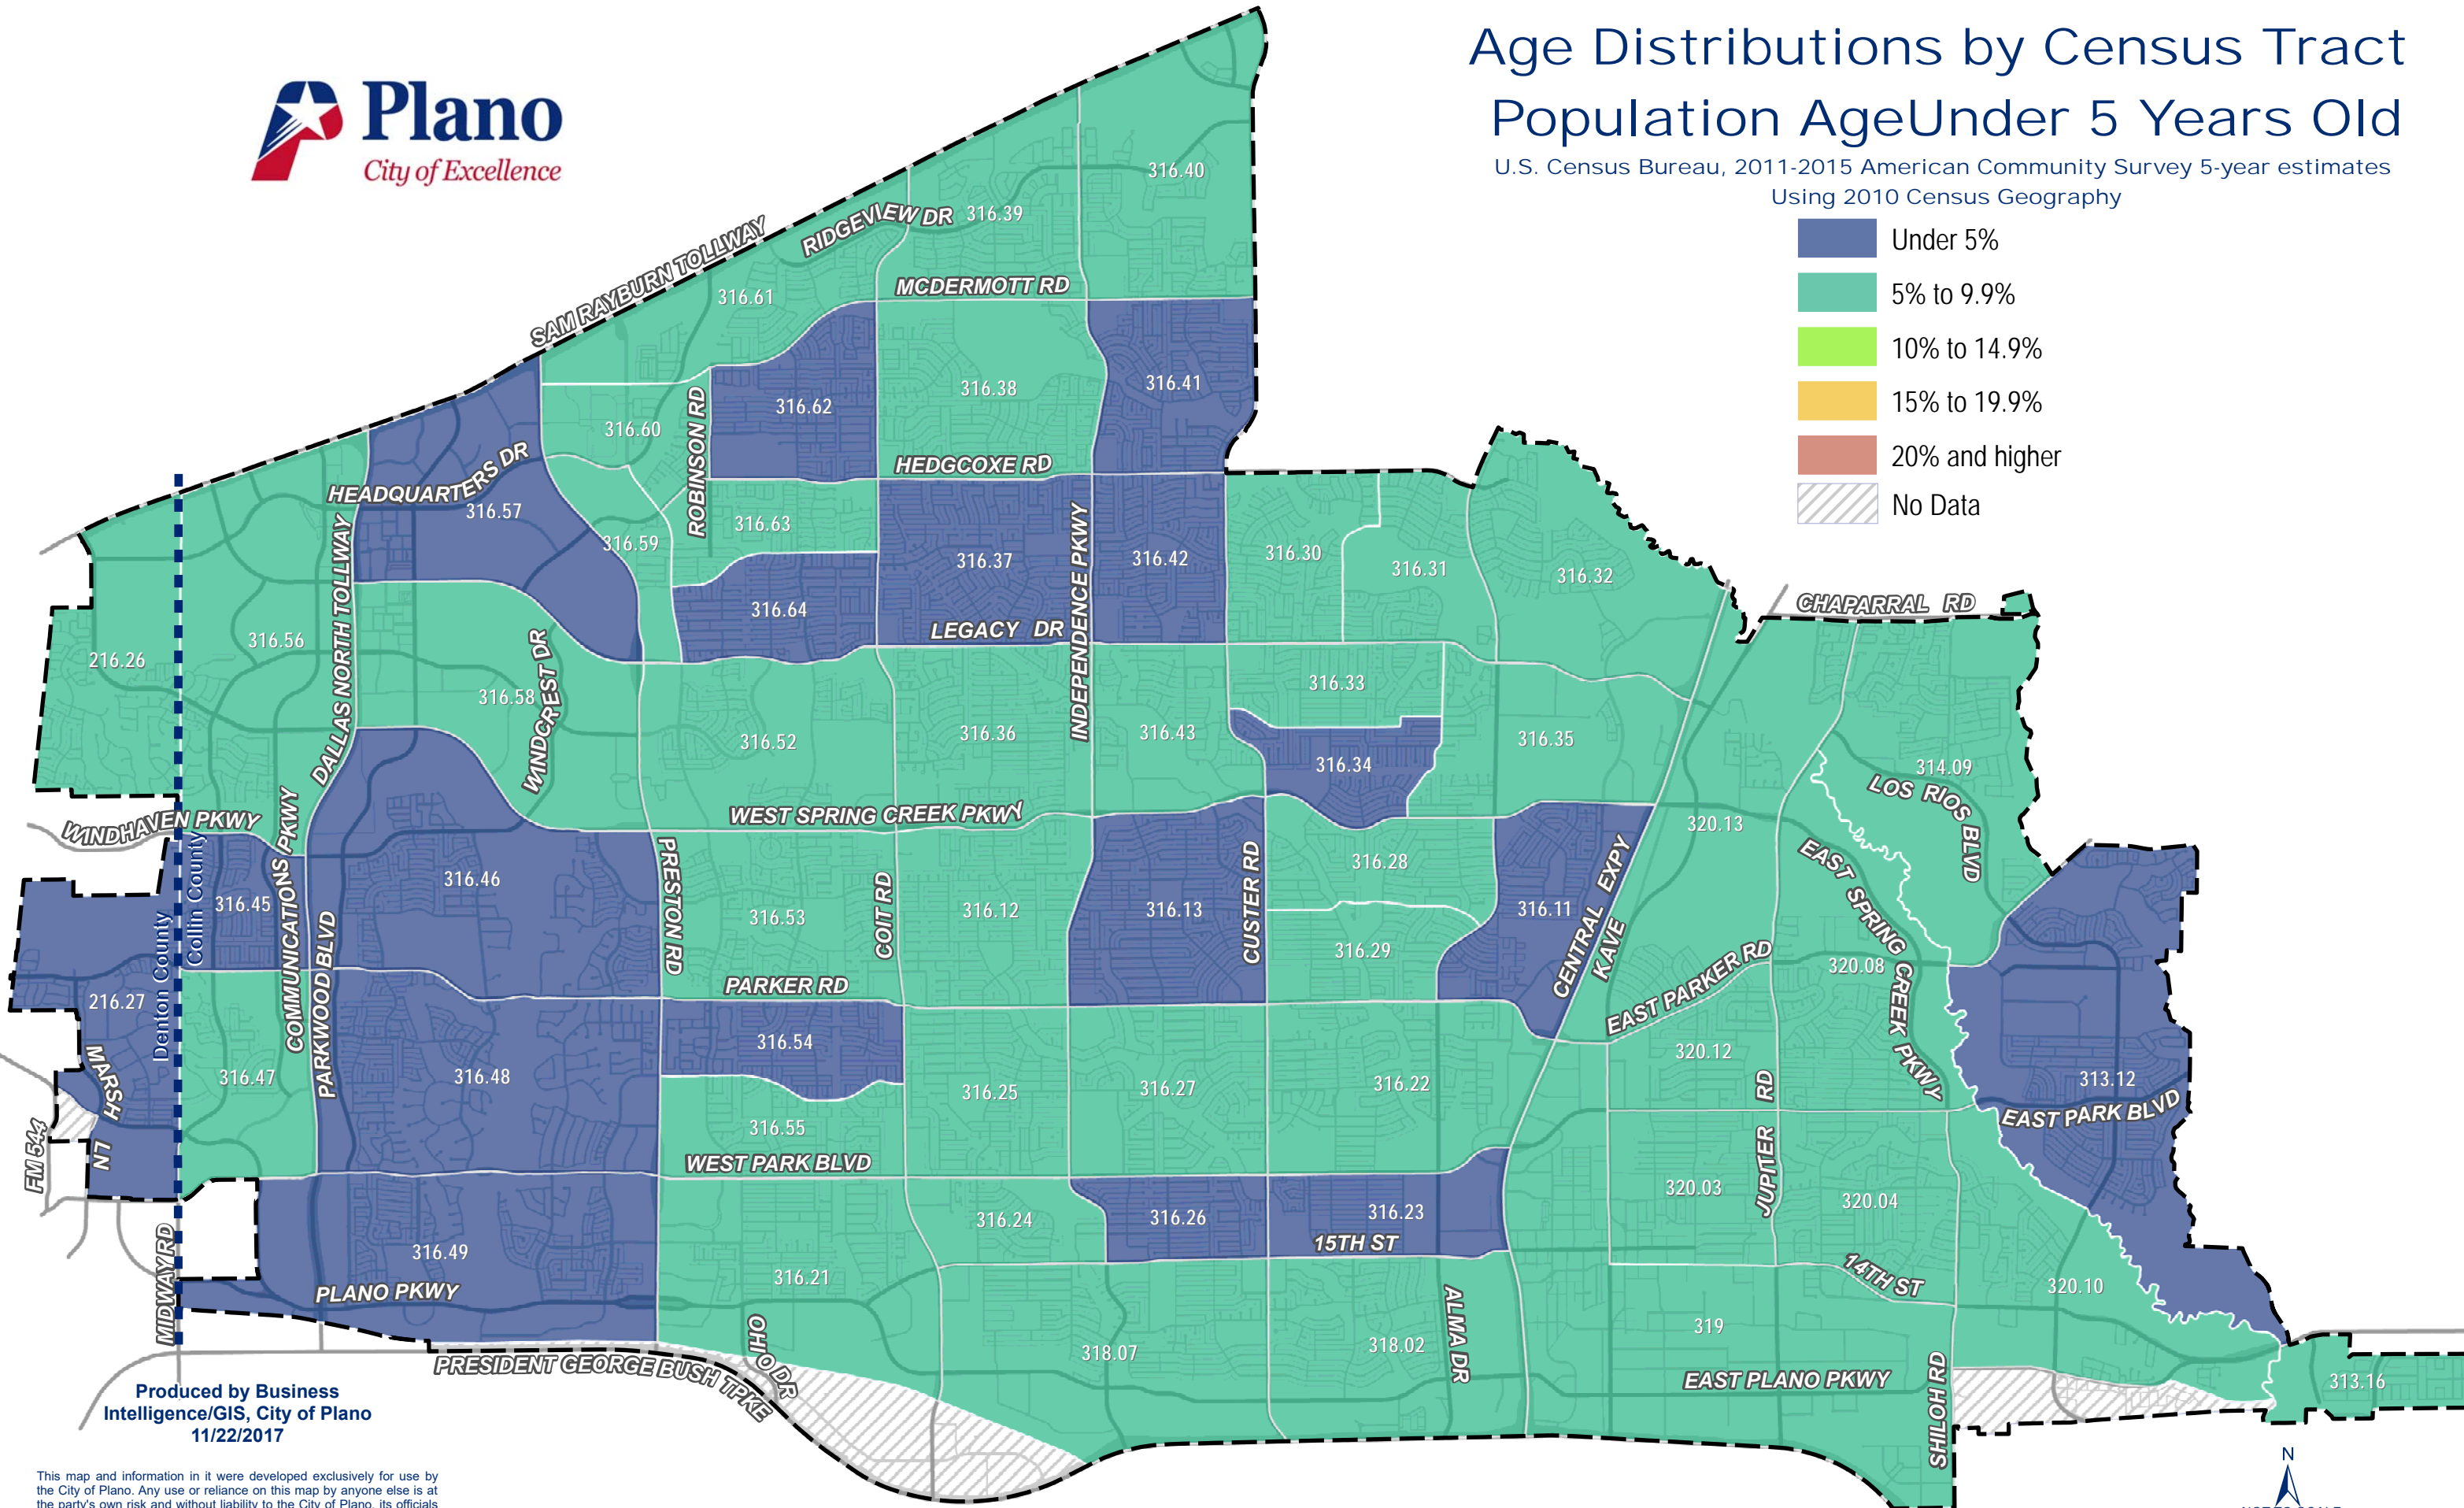

Age Distributions by Census Tract Population Age Under 5 Years Old

U.S. Census Bureau, 2011-2015 American Community Survey 5-year estimates
Using 2010 Census Geography

Produced by Business Intelligence/GIS, City of Plano
11/22/2017

This map and information in it were developed exclusively for use by the City of Plano. Any use or reliance on this map by anyone else is at the party's own risk and without liability to the City of Plano, its officials or employees for any discrepancies, errors, or variances which may

sharif_11/22/2017 7:21:00 AM Comprehensive_Planning\GIS\Classes\2015ACS_Age_Under5\NC.mxd