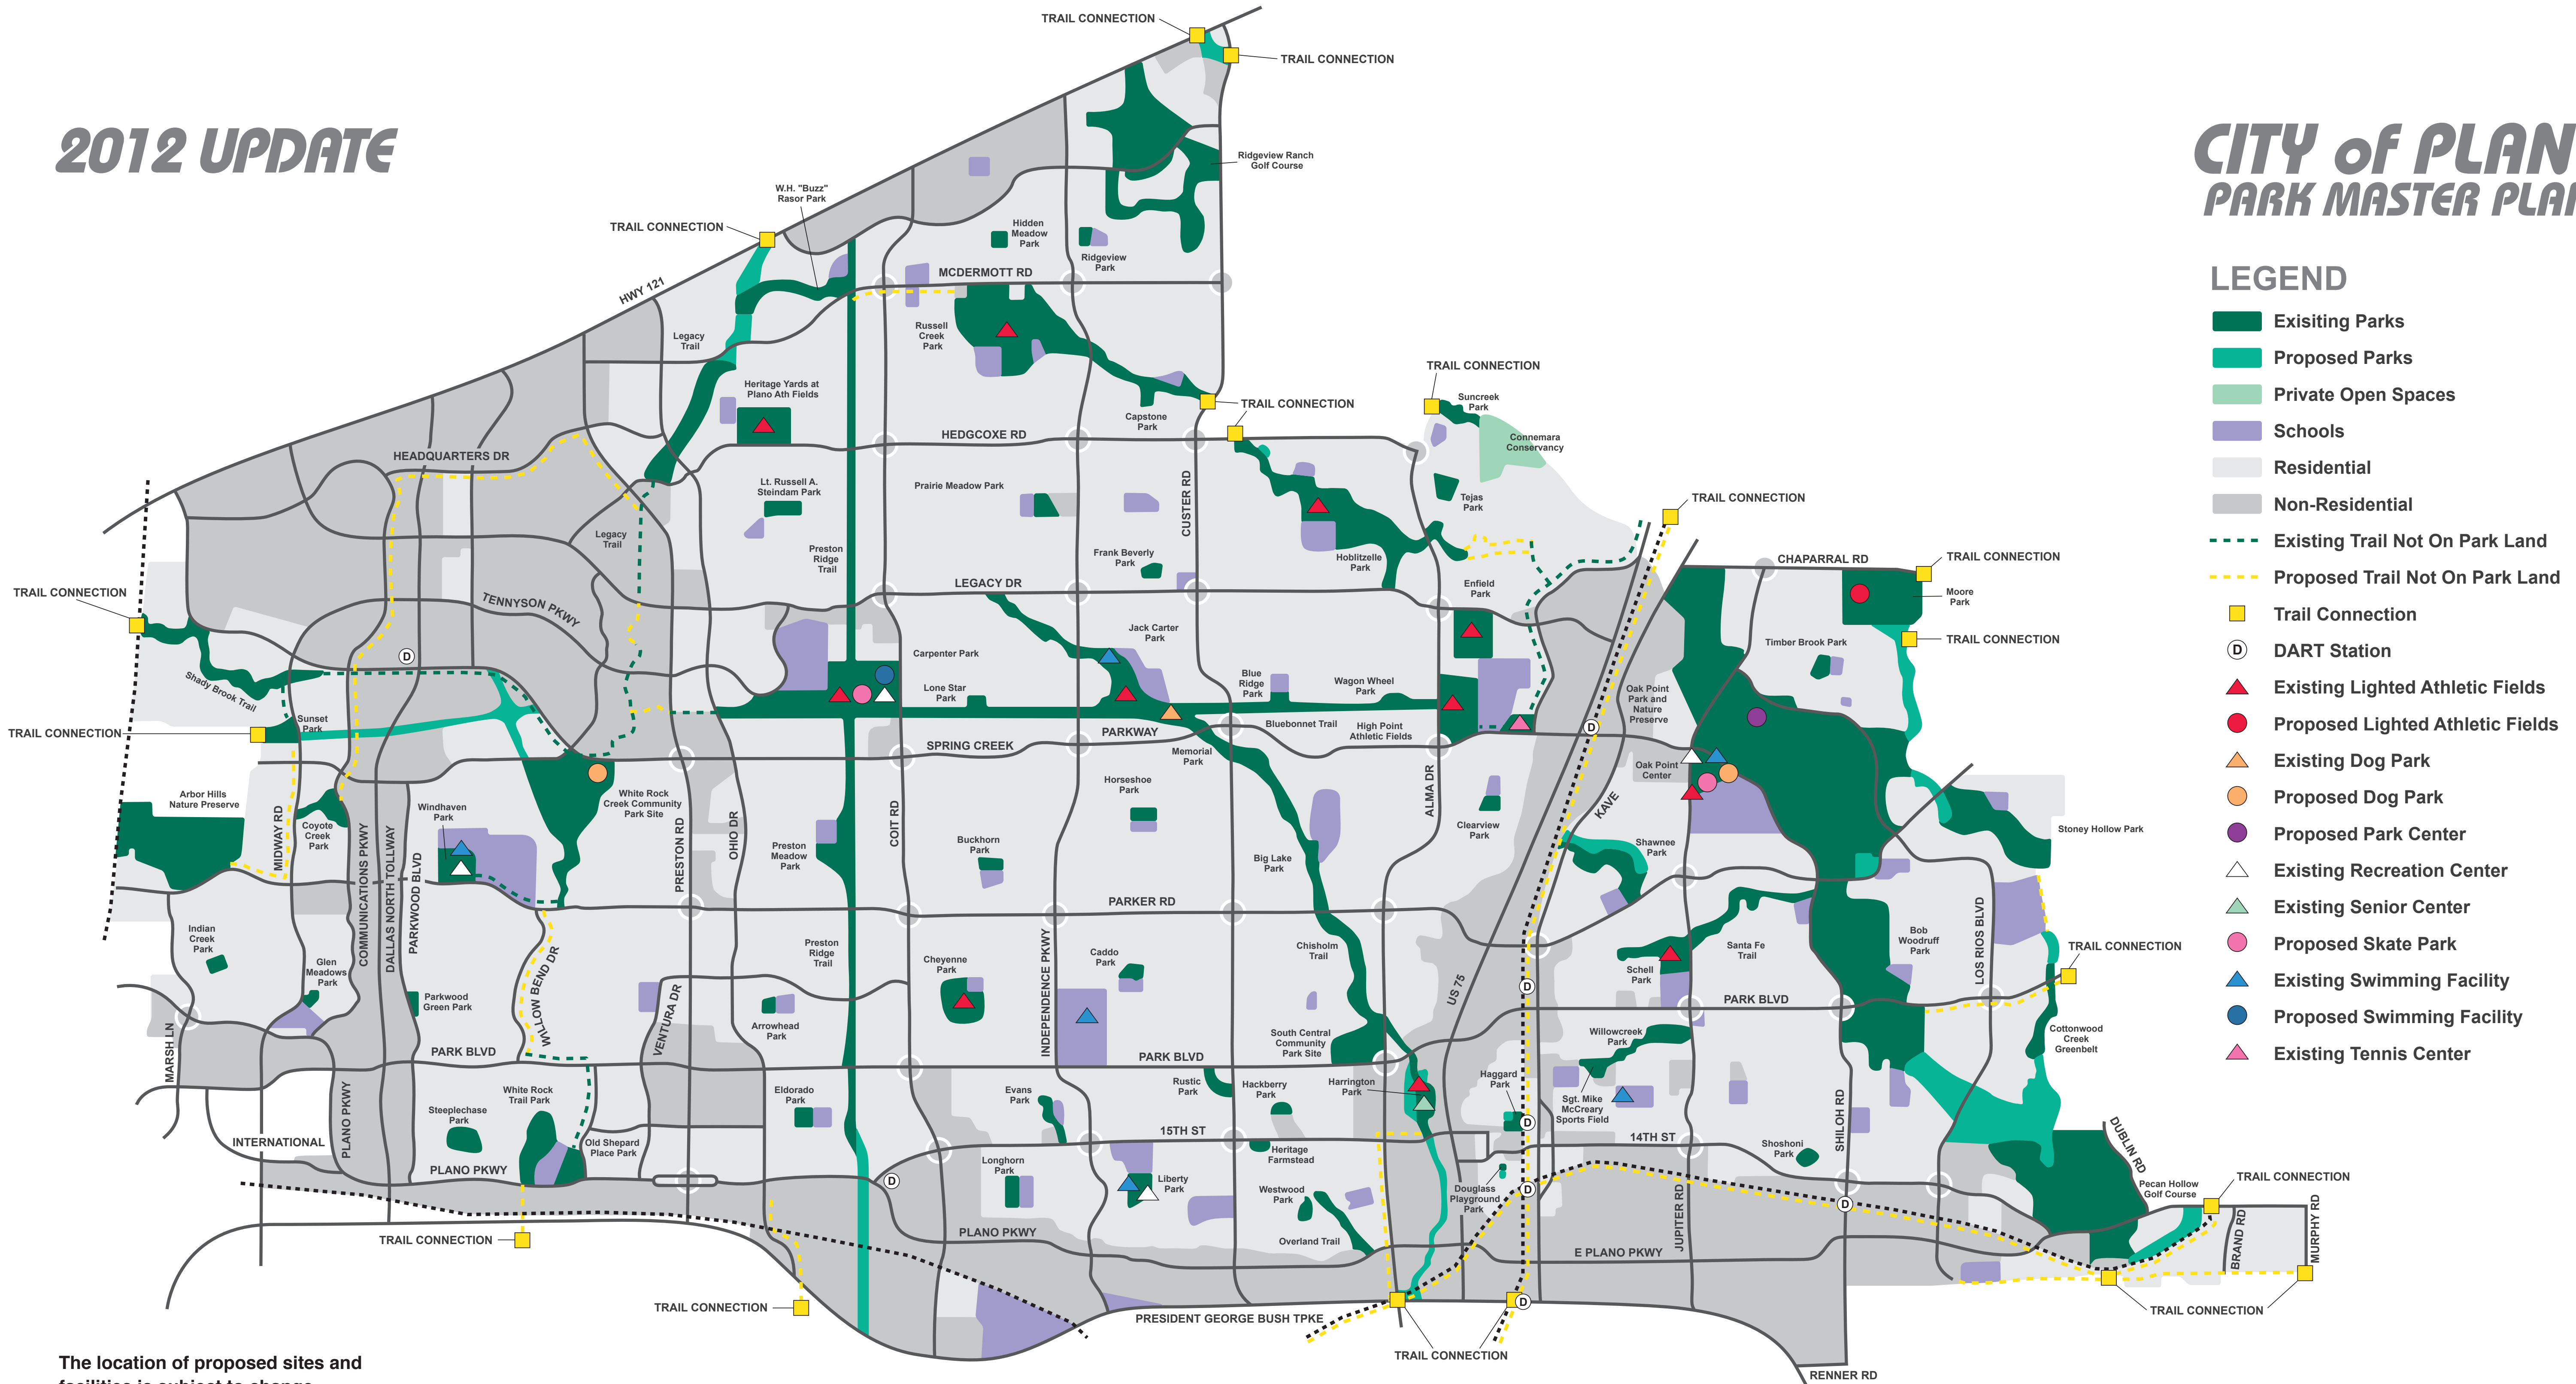

# 2012 UPDATE

# CITY OF PLANO PARK MASTER PLAN

## LEGEND

- Existing Parks
- Proposed Parks
- Private Open Spaces
- Schools
- Residential
- Non-Residential
- Existing Trail Not On Park Land
- Proposed Trail Not On Park Land
- Trail Connection
- D DART Station
- Existing Lighted Athletic Fields
- Proposed Lighted Athletic Fields
- Existing Dog Park
- Proposed Dog Park
- Proposed Park Center
- Existing Recreation Center
- Existing Senior Center
- Proposed Skate Park
- Existing Swimming Facility
- Proposed Swimming Facility
- Existing Tennis Center

The location of proposed sites and facilities is subject to change.  
Adopted by the City Council, March 6, 2012.